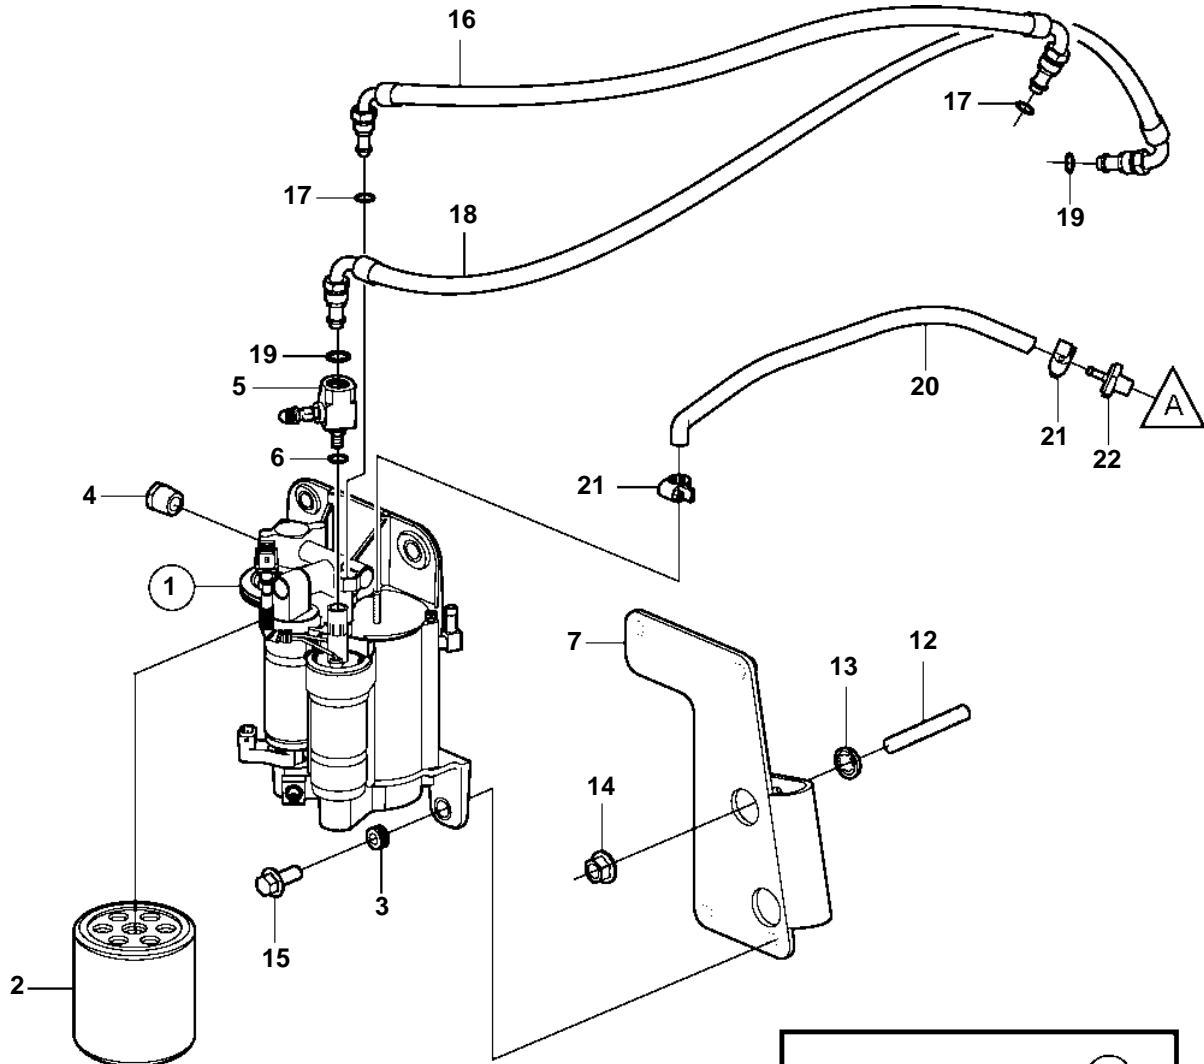

7.4GiPEFS, 7.4GSiPEFS, 8.2GSiPEFS

7.4GiPEFS, 7.4GSiPEFS, 8.2GSiPEFS

REF	PART NO.	QTY	DESCRIPTION	NOTES
1	3860210	1	Condenser	
	3588865	1	· Fuel pump kit, High pressure	
2	3852413	1	· Filter	
3	3861396	4	· Rubber bushing	
4	3857816	1	Bushing	
5	3861684	1	Kit	
6	3850424	1	· O-ring	
7	3860397	1	Bracket	REPL BY 3861359
8	3861359	1	Bracket	
9	946329	4	· Flange screw	
10	3860928	2	· Stud	
11	3861031	1	· Bracket	
12	3860286	2	Stud	
13	3860538	2	Nut	
14	3853404	2	Nut	
15		4	Screw	Part not sold
16	3860208	1	Fuel pipe, Fuel regulator to fuel cell	Gi
	3860209	1	Fuel pipe, Fuel regulator to fuel cell	GSi
17	3850423	2	· O-ring	
18	3860157	1	Fuel pipe, From high pressure pump	Gi
	3860211	1	Fuel pipe, From high pressure pump	GSi
19	3850424	2	· O-ring, Fuel line	
20	3853582	1	Hose	
21	3860413	2	Hose clamp	
22	3852225	1	Impulse limiter	
23	3860296	1	Hose, Fuel cell to riser	Gi
	3860297	1	Hose, Fuel cell to riser	GSi
24	3852170	2	Clamp	
25	3860296	1	Hose	
26	3852170	2	Clamp	