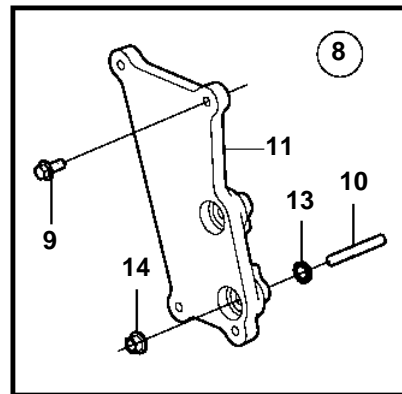

7.4GiPEFS, 7.4GSiPEFS, 8.2GSiPEFS

7.4GiPEFS, 7.4GSiPEFS, 8.2GSiPEFS

REF	PART NO.	QTY	DESCRIPTION	NOTES
1	3860210	1	Condenser	
	3588865	1	· Fuel pump kit, High pressure	
2	3852413	1	· Filter	
3	3861396	4	· Rubber bushing	
4	3857816	1	Bushing	
5	3861684	1	Kit	
6	3850424	1	· O-ring	
7	3860397	1	Bracket	REPL BY 3861359
8	3861359	1	Bracket	
9	946329	4	· Flange screw	
10	3860928	2	· Stud	
11	3861031	1	· Bracket	
12	3860286	2	Stud	
13	3860538	2	Nut	
14	3853404	2	Nut	
15		4	Screw	Part not sold
16	3860208	1	Fuel pipe, Fuel regulator to fuel cell	Gi
	3860209	1	Fuel pipe, Fuel regulator to fuel cell	GSi
17	3850423	2	· O-ring	
18	3860157	1	Fuel pipe, From high pressure pump	Gi
	3860211	1	Fuel pipe, From high pressure pump	GSi
19	3850424	2	· O-ring, Fuel line	
20	3853582	1	Hose	
21	3860413	2	Hose clamp	
22	3852225	1	Impulse limiter	
23	3860296	1	Hose, Fuel cell to riser	Gi
	3860297	1	Hose, Fuel cell to riser	GSi
24	3852170	2	Clamp	
25	3860296	1	Hose	
26	3852170	2	Clamp	