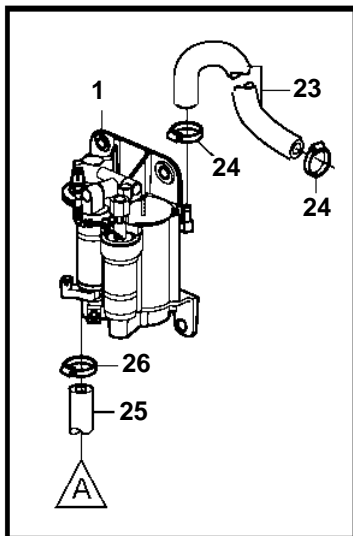

7.4GiPEFS, 7.4GSiPEFS, 8.2GSiPEFS

7.4GiPEFS, 7.4GSiPEFS, 8.2GSiPEFS

REF	PART NO.	QTY	DESCRIPTION	NOTES
1	3860210	1	Condenser	
	3588865	1	· Fuel pump kit, High pressure	
2	3852413	1	· Filter	
3	3861396	4	· Rubber bushing	
4	3857816	1	Bushing	
5	3861684	1	Kit	
6	3850424	1	· O-ring	
7	3860397	1	Bracket	REPL BY 3861359
8	3861359	1	Bracket	
9	946329	4	· Flange screw	
10	3860928	2	· Stud	
11	3861031	1	· Bracket	
12	3860286	2	Stud	
13	3860538	2	Nut	
14	3853404	2	Nut	
15		4	Screw	Part not sold
16	3860208	1	Fuel pipe, Fuel regulator to fuel cell	Gi
	3860209	1	Fuel pipe, Fuel regulator to fuel cell	GSi
17	3850423	2	· O-ring	
18	3860157	1	Fuel pipe, From high pressure pump	Gi
	3860211	1	Fuel pipe, From high pressure pump	GSi
19	3850424	2	· O-ring, Fuel line	
20	3853582	1	Hose	
21	3860413	2	Hose clamp	
22	3852225	1	Impulse limiter	
23	3860296	1	Hose, Fuel cell to riser	Gi
	3860297	1	Hose, Fuel cell to riser	GSi
24	3852170	2	Clamp	
25	3860296	1	Hose	
26	3852170	2	Clamp	