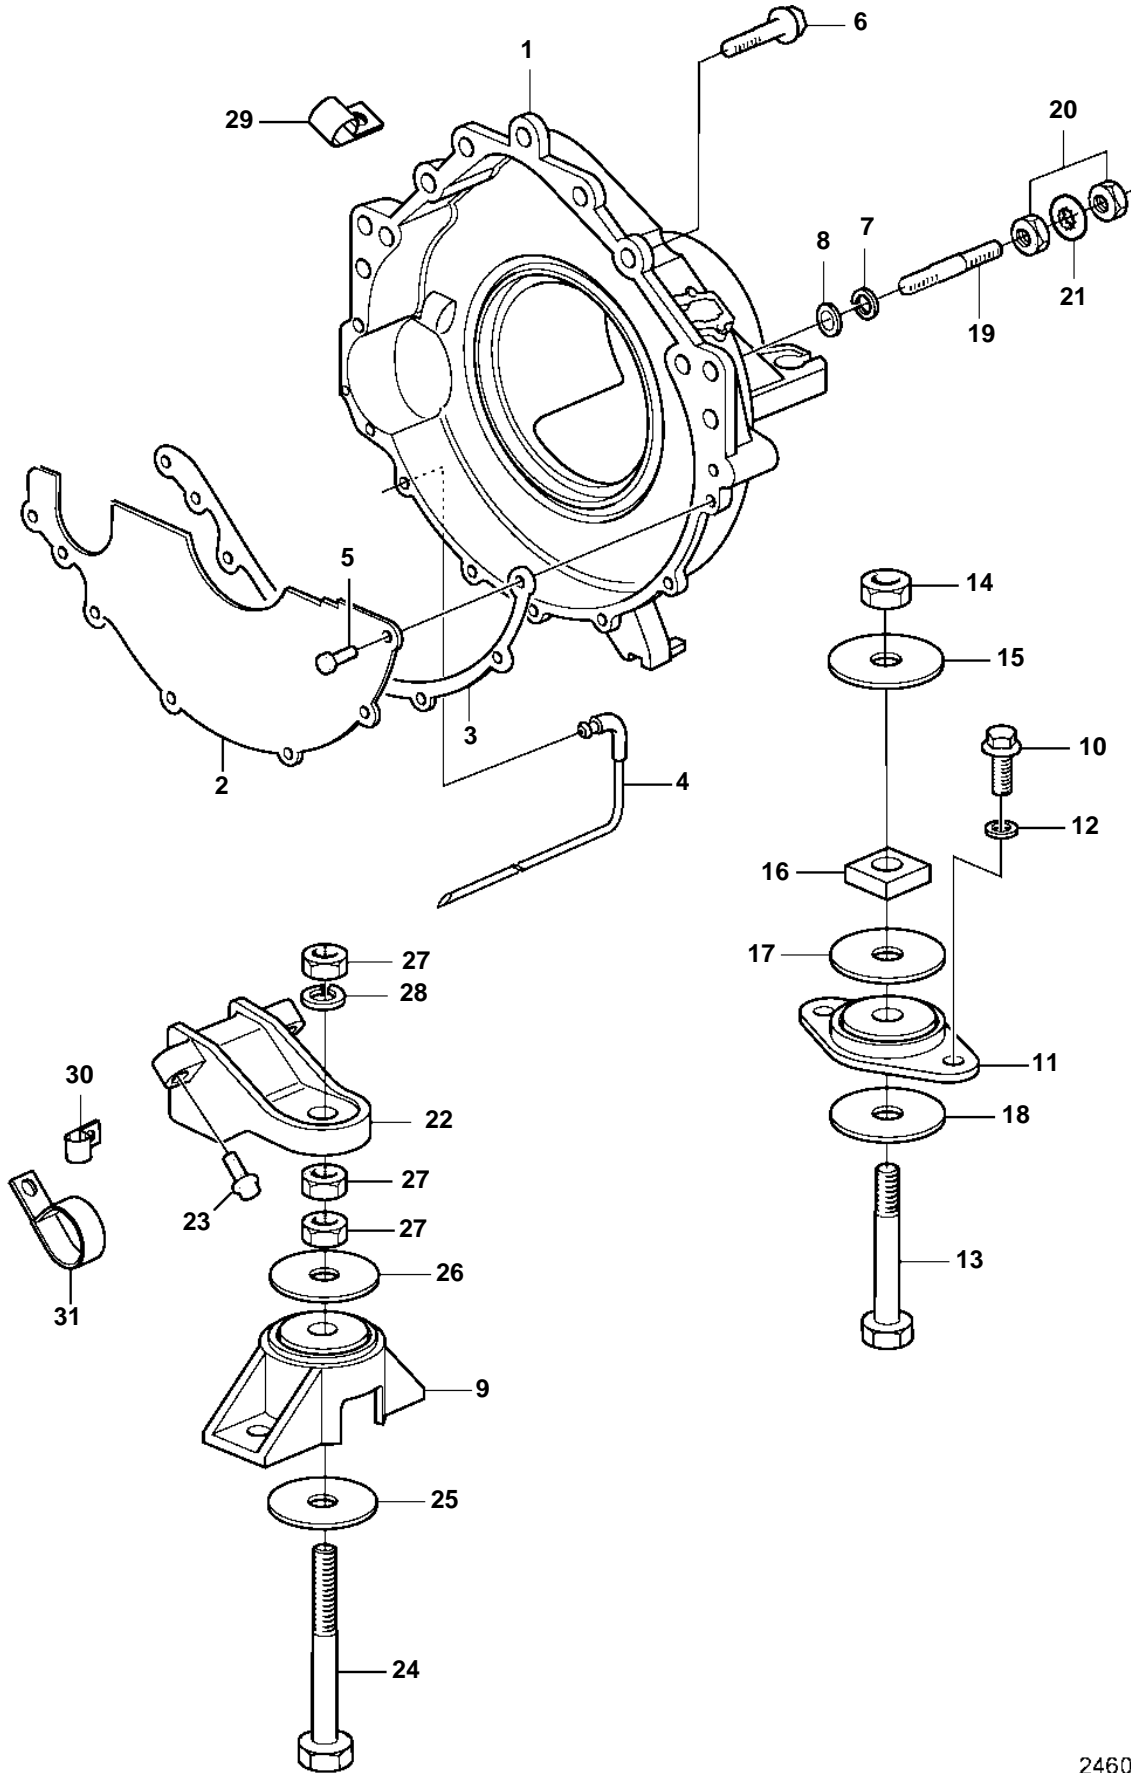

7.4GiPEFS, 7.4GSiPEFS, 8.2GSiPEFS

7.4GiPEFS, 7.4GSiPEFS, 8.2GSiPEFS

REF	PART NO.	QTY	DESCRIPTION	NOTES
1	3852831	1	Housing	
2	3854604	1	Cover	
3	3852834	1	Gasket	
4	3852832	1	Hose, Flywheel hsg	
5	3852421	7	Screw, Flywheel cover	
6	3853392	2	Screw, Flywheel hsg to engine	
	3853547	1	Screw, Reservoir and flywheel hsg to engine	
7	3852002	2	Spring washer, Ground stud, flywheel hsg	
8	3852058	2	Washer, Ground stud, flywheel hsg	
9	3853805	2	Rubber cushion, Engine front	Port and starboard
10	959968	4	Hexagon screw, Rear mount to transom plate	
11	3853806	2	Rubber cushion, Transom plate	
12	3852155	4	Washer, Rear mount to transom plate	
13	3850930	2	Hexagon screw, Rear mount	
14	3850929	2	Lock nut, Rear mount	
15	3852540	2	Washer, Rear mount to flywheel hsg	
16	3852539	2	Square nut, Rear mount	
17	3852622	2	Washer, Rear mount	
18	3852542	2	Washer, Rear mount	
19	3852483	2	Stud, Flywheel housing to engine	Ground
20	3852065	2	Nut, Terminal to ground stud, flywheel hsg	
21	3852070	1	Washer, Ground stud, flywheel hsg	Starboard
22	3857844	2	Bracket, Front, port and starboard	
23	3853326	6	Screw, Front mount bracket to engine	
24	3852566	2	Bolt, Front mount	Front
25	3852428	2	Washer, Bolt, front mount, engine	Lower
26	3852433	2	Washer, Front mount	Upper
27	3852021	6	Nut, Bolt, mount bracket	Front
28	3852090	2	Spring washer, Front mount	
29	3852434	1	Clamp	harness
	3852092	1	Clamp	harness
30	3852146	1	Clamp, Starter leads to stbd bracket	harness
	3852490	1	Clamp	PS hose
31	3853312	1	Clamp	Starboard, cooling hose