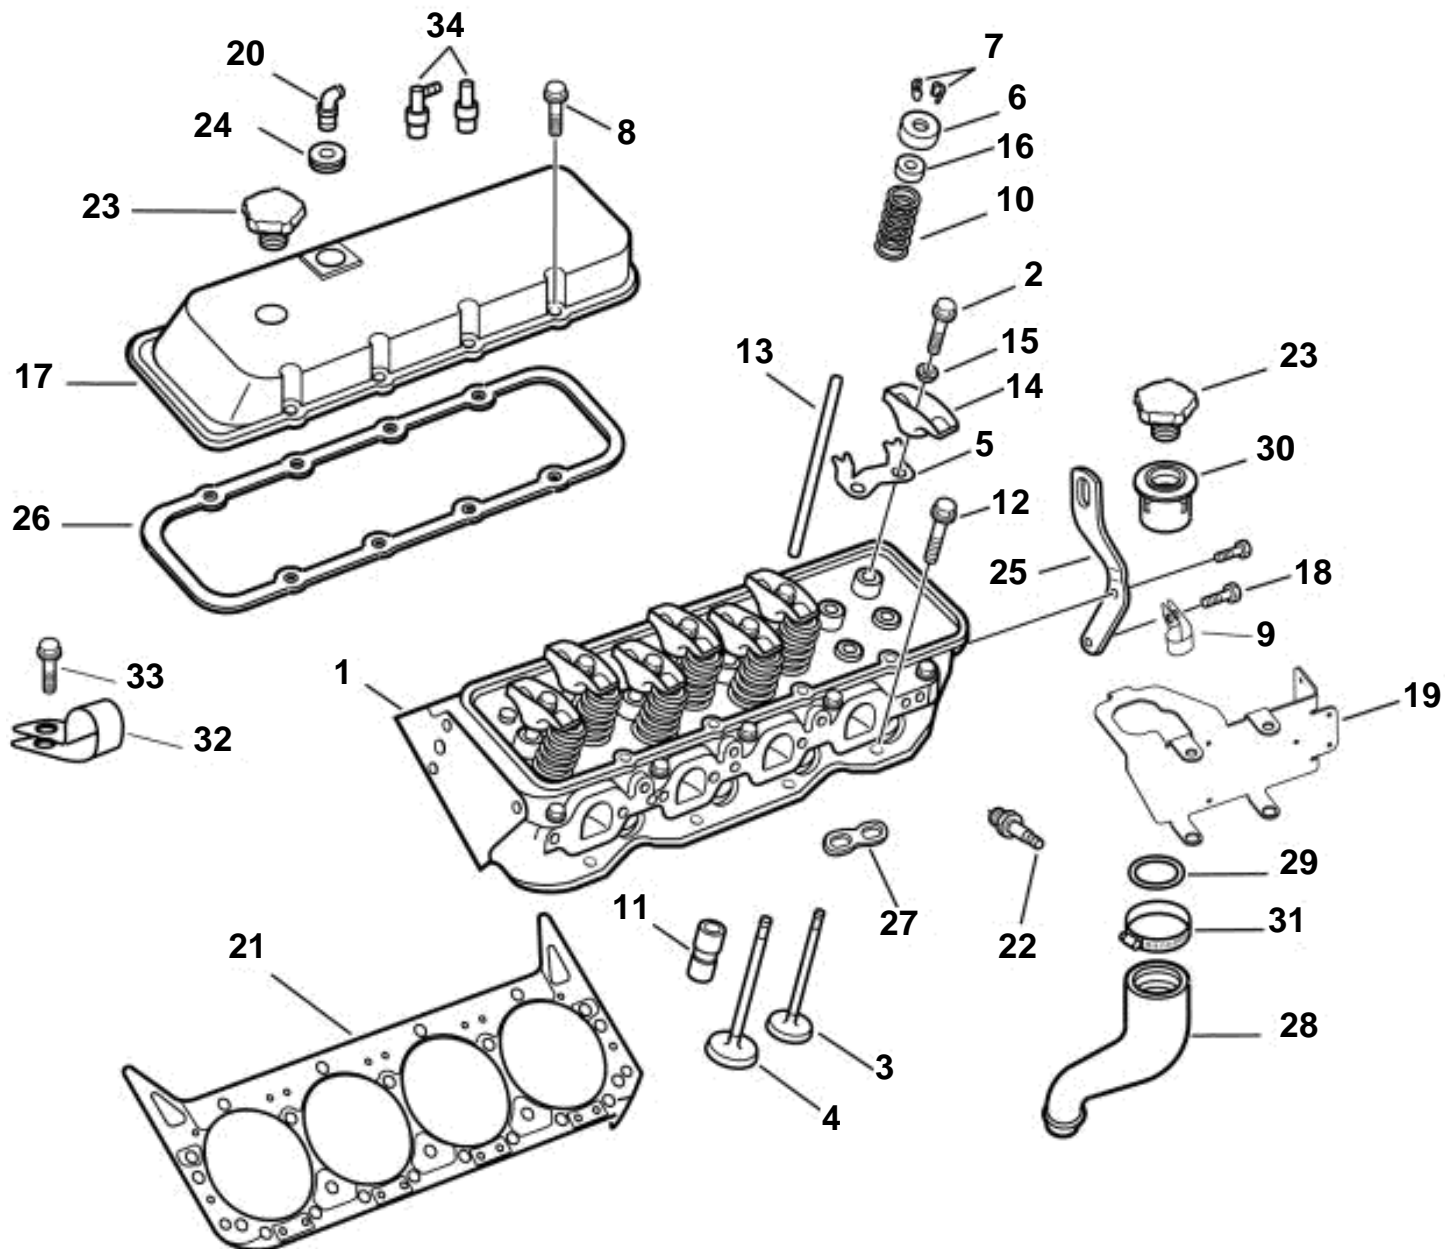

## 7.4GiPEFS

REF	PART NO.	QTY	DESCRIPTION	NOTES
1		2	Head	
2	3853504	16	Bolt, Rocker arm	
3	3853485	8	Valve, Standard	
4	3853487	8	Valve, Standard	
	3853489	1	Valve, 0.015 in. OS	
		1	Valve, 0.030 in. OS	
5	3853516	8	Guide, Push rod	
6	3857681	16	Cardboard tube, Valve spring	
	3855988	16	Valve, Valve	
7	3853351	32	Valve cotter, Valve stem	
8	3853503	14	Bolt, Valve cover	
9	3852837	1	Clamp, Steering hose	
10	3855992	16	Valve	
11	3855987	16	Tappet	
12	3854766	24	Flange screw, Cylinder head	Short
	3854767	8	Lock screw, Cylinder head	Long
13		8	Push rod, Intake	
	3856018	8	Push rod, Exhaust	
14	3855980	16	Rocker arm	
15	3855978	16	· Ball, Rocker arm	
16	3853521	16	Valve stem seal, Valve stem	
17	3856028	2	Valve cover	
18	3853154	2	Screw, Lift bracket	
19	3856949	1	Bracket, Oil fill, ECU	
20	3852104	1	Elbow	
21	3853511	2	Cylinder head gasket, Cylinder head	
22	3851857	8	Spark plug kit	
23	3857681	2	Cardboard tube, Oil fill	
24	3853562	2	Grommet, Valve cover	
25	3854377	2	Bracket	
26	3853513	2	Gasket, Valve cover	
27	3856000	8	Guide	
28	3857208	1	Hose, Oil fill	
29	3854885	1	O-ring, Oil fill neck	
30	3857209	1	Filler neck, Oil fill	
31	3854978	1	Hose clamp, Oil fill neck	
32		1	Clamp, Engine cable	
33	3853389	1	Screw, Engine cable clamp	
34	3857480	1	Valve	