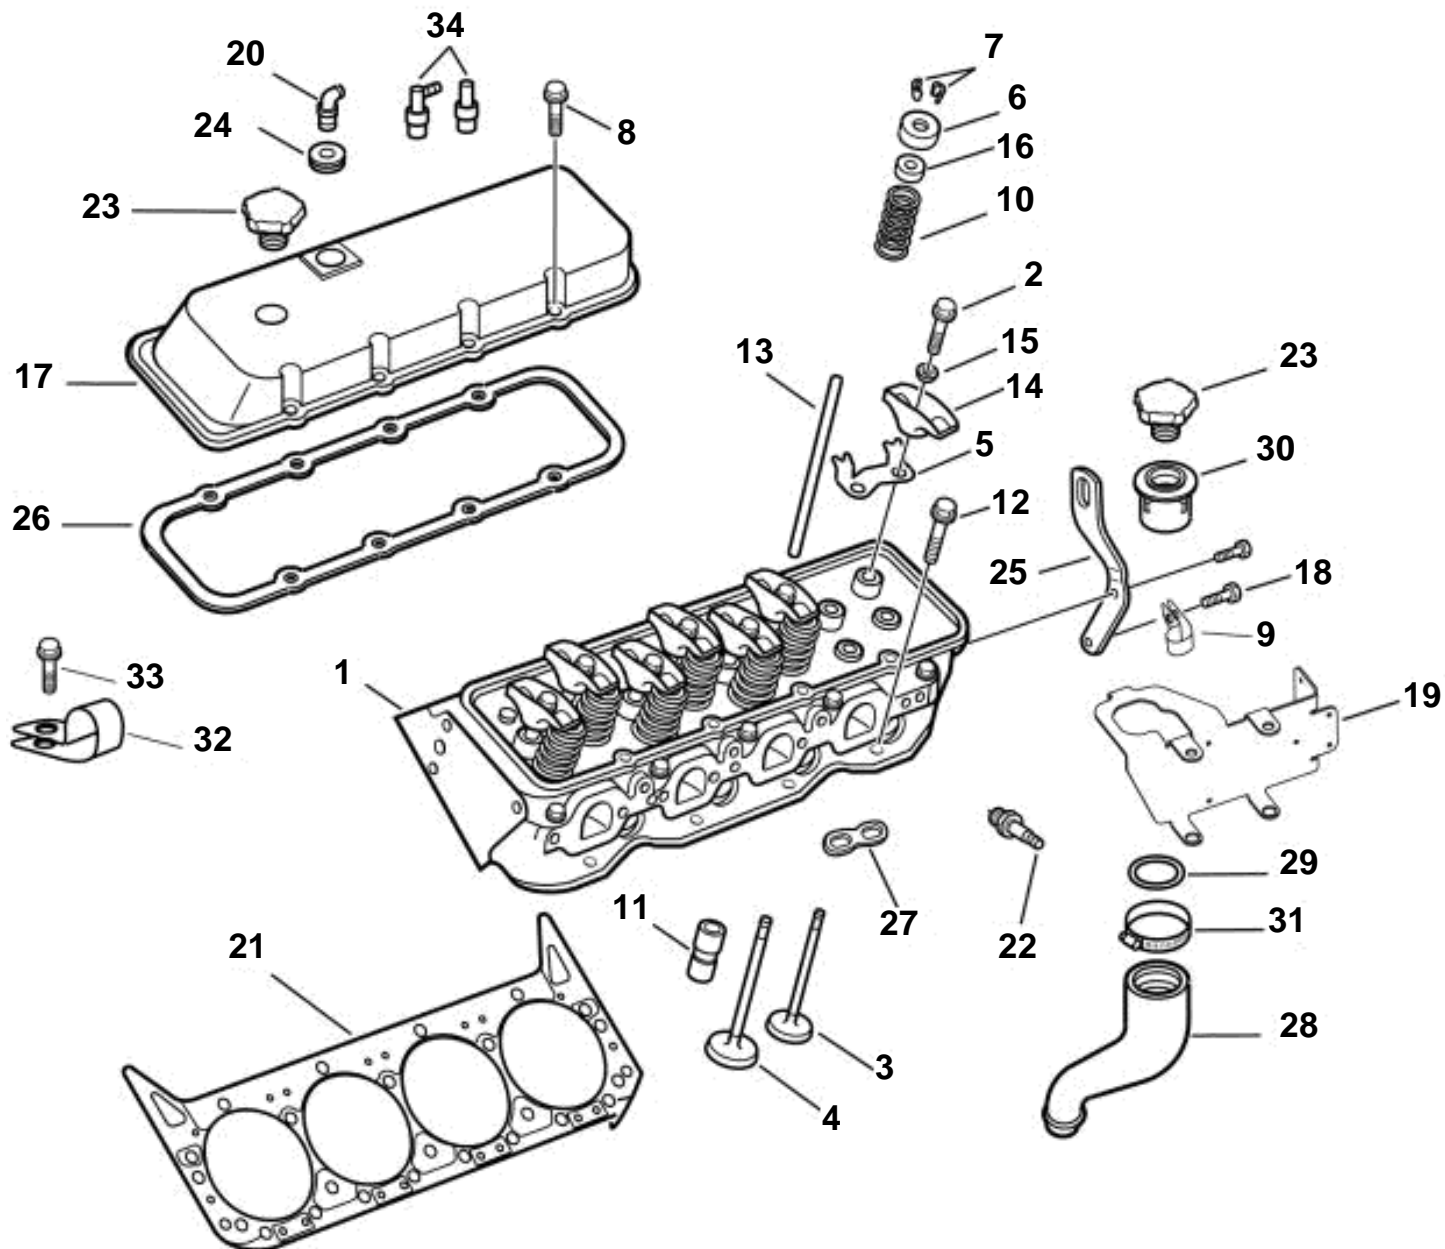

7.4GSiPEFS, 8.2GSiPEFS, DPX385XEFS, DPX415XEFS

7.4GSiPEFS, 8.2GSiPEFS, DPX385XEFS, DPX415XEFS

REF	PART NO.	QTY	DESCRIPTION	NOTES
1	3855053	2	Cylinder head	
2	3853504	16	Bolt, Rocker arm	
3	3853349	8	Valve, Standard	
		1	Valve, 0.015 in. OS	
	3853417	1	Valve, 0.030 in. OS	
4	3853350	8	Valve, Standard	
		1	Exhaust valve, 0.015 in. OS	
		1	Exhaust valve, 0.030 in. OS	
5	3853516	8	Guide, Push rod	
6		16	Valve cap, Valve spring	
7	3853351	32	Valve cotter, Valve stem	
8	3853503	14	Bolt, Valve cover	
9	3852837	1	Clamp, Steering hose	
10	3853543	16	Spring	
	3853352	16	Washer, Valve spring	
11	3856022	16	Tappet	
12	3854766	24	Flange screw, Cylinder head	Short
	3854767	8	Lock screw, Cylinder head	Long
13		8	Push rod, Intake	
	3856018	8	Push rod, Exhaust	
14	3856017	16	Rocker arm	
15	3855049	16	Valve stem seal, Valve stem	
16	3855978	16	Ball	
17	3856028	2	Valve cover	
18	3853154	2	Screw, Lift bracket	
19	3856949	1	Bracket, Oil fill, ECU	
20	3852104	1	Elbow	
21	3853511	2	Cylinder head gasket, Cylinder head	7.4 Gi/GSi/DPX 385
	3853587	2	Cylinder head gasket, Cylinder head	8.2 GSi/DPX 415
22	3851861	8	Spark plug kit	
23	3853505	2	Oil filler cap, Oil fill	
24	3853562	2	Grommet, Valve cover	
25	3854377	2	Bracket	
26	3853513	2	Gasket, Valve cover	
27	3856000	8	Guide	
28	3857208	1	Hose, Oil fill	
29	3854885	1	O-ring, Oil fill neck	
30	3857209	1	Filler neck, Oil fill	
31	3854978	1	Hose clamp, Oil fill neck	
32		1	Clamp, Engine cable	
33	3853389	1	Screw, Engine cable clamp	
34	3856215	1	Valve	