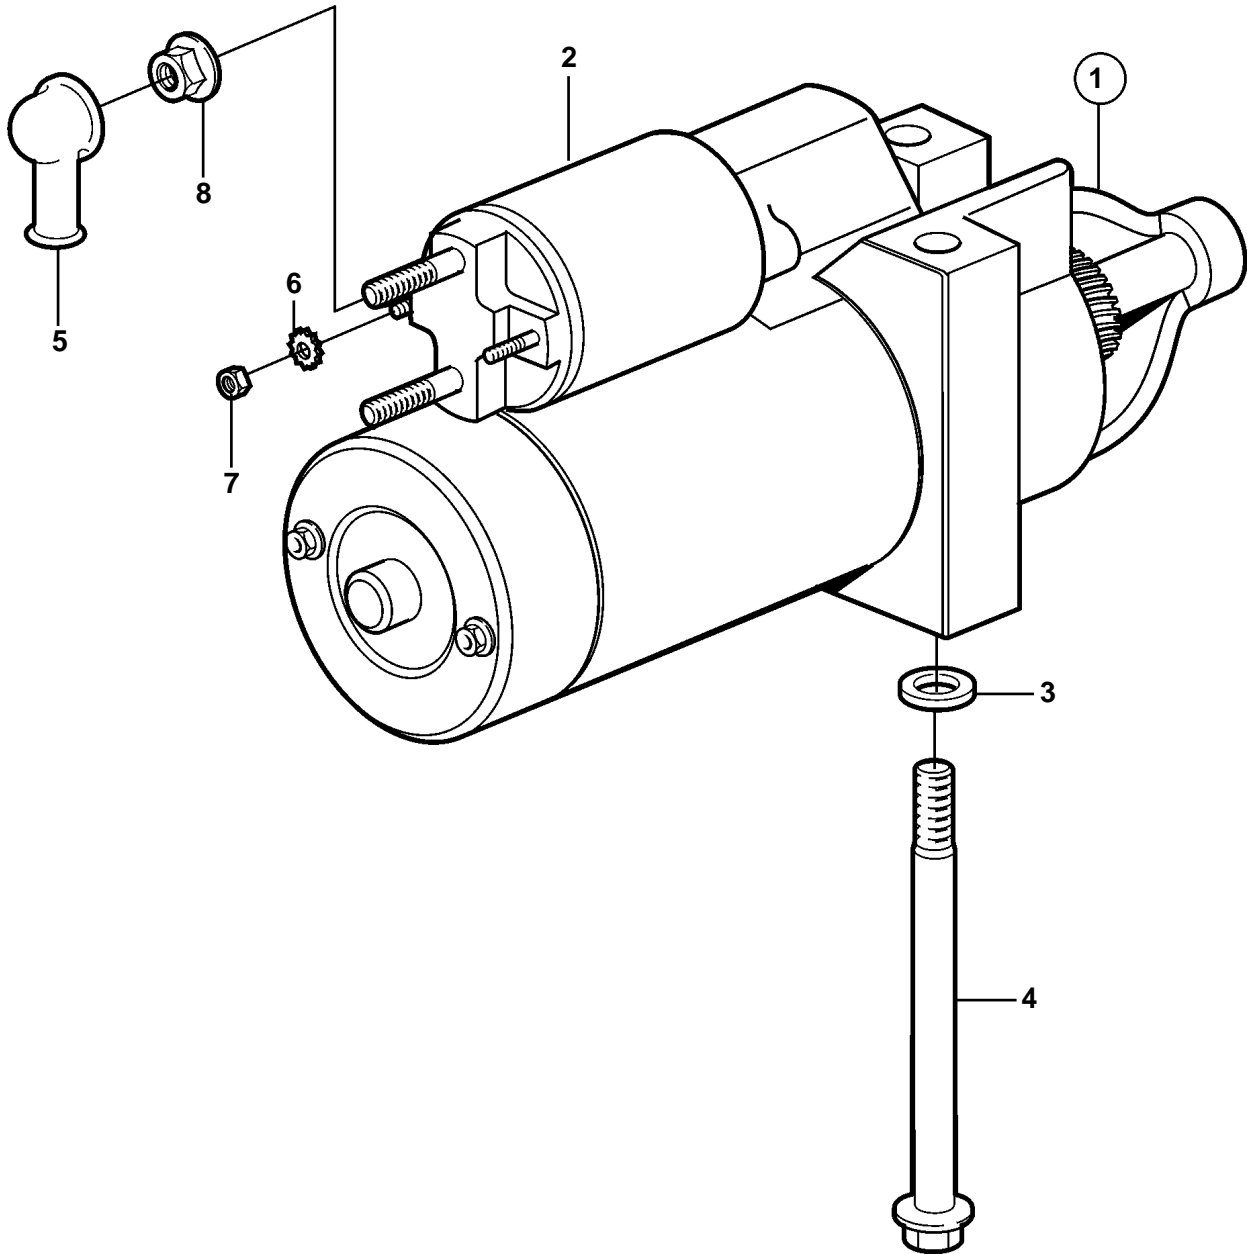

7.4GiPEFS, 7.4GSiPEFS, 8.2GSiPEFS, DPX385XEFS, DPX415XEFS

7.4GiPEFS, 7.4GSiPEFS, 8.2GSiPEFS, DPX385XEFS, DPX415XEFS

REF	PART NO.	QTY	DESCRIPTION
1	3860565	1	Starter motor, Engine
2	3810300	1	· Solenoid kit
3	3854496	2	Washer
4	3854752	2	Screw, Starter motor to engine
5	3852487	1	Trunk, Battery cable
6	3852520	1	Washer, Screw, starter motor to engine block
7	3852518	1	Nut, Starter solenoid
8	3853714	1	Nut, Battery cable to starter solenoid