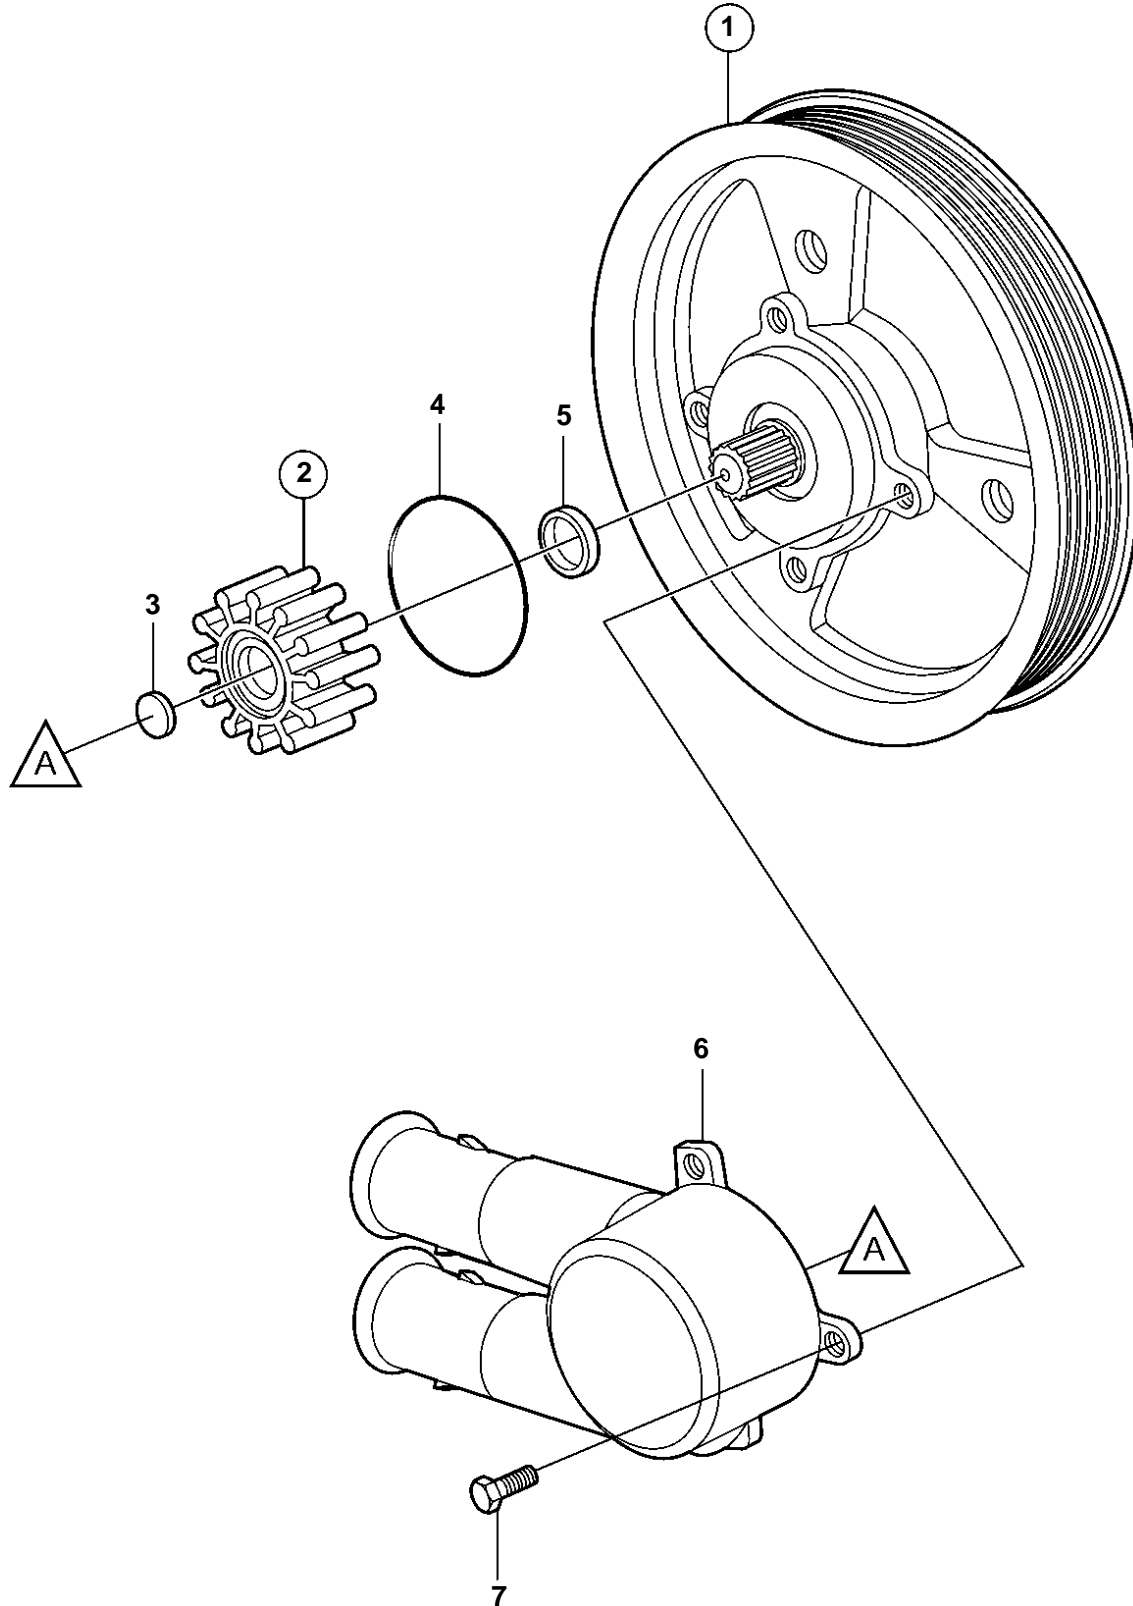

7.4GiPEFS, 7.4GSiPEFS, 8.2GSiPEFS

7.4GiPEFS, 7.4GSiPEFS, 8.2GSiPEFS

REF	PART NO.	QTY	DESCRIPTION	SEE SEC.	NOTES
1	3857203	1	Sea water pump		replaced by next part number
	3862483	1	Pump		replaced by next part number
	3812694	1	Pump		replaced by next part number
	21427730	1	Pump		
2	3858256	1	• Impeller kit		replaced by next part number
			• Bulletin P-26-6-2	P-26-6-2-EN	Impeller kits, Gas, to 2005
2	3862567	1	• Kit		replaced by next part number
			• Bulletin P-26-6-2	P-26-6-2-EN	Impeller kits, Gas, to 2005
2	21213660	1	• Impeller kit		
			• Bulletin P-26-6-2	P-26-6-2-EN	Impeller kits, Gas, to 2005
3	827019	1	• • Washer		
4	3858938	1	• • O-ring		
5	827247	1	• Sealing ring		
6	3858115	1	• Housing		
7	841693	4	• Screw		