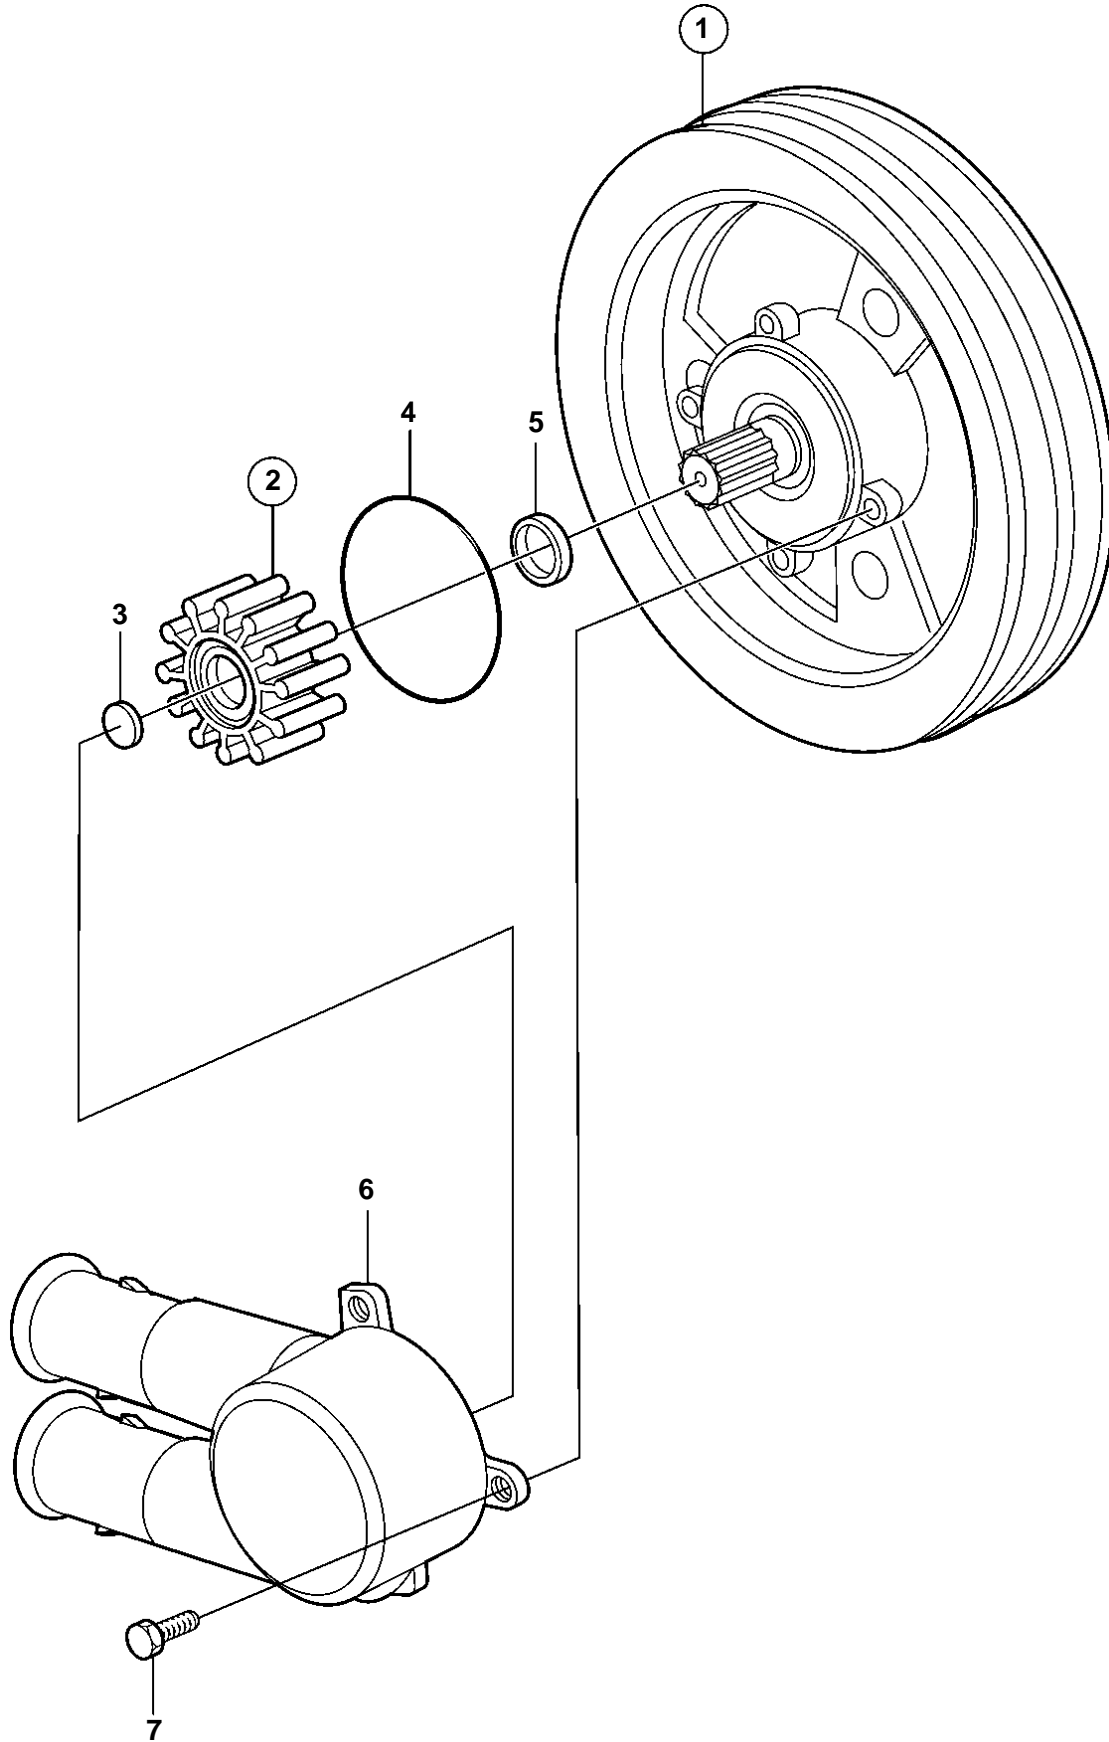

DPX385XEFS, DPX415XEFS

20172

DPX385XEFS, DPX415XEFS

REF	PART NO.	QTY	DESCRIPTION	SEE SEC.	NOTES
1	3858230	1	Sea water pump		replaced by next part number
	3862488	1	Pump		replaced by next part number
	3812698	1	Pump		replaced by next part number
	21427729	1	Pump		
2	3858256	1	• Impeller kit		replaced by next part number
			• Bulletin P-26-6-2	P-26-6-2-EN	Impeller kits, Gas, to 2005
2	3862567	1	• Kit		replaced by next part number
			• Bulletin P-26-6-2	P-26-6-2-EN	Impeller kits, Gas, to 2005
2	21213660	1	• Impeller kit		
			• Bulletin P-26-6-2	P-26-6-2-EN	Impeller kits, Gas, to 2005
3	827019	1	• • Washer		
4	3858938	1	• • O-ring, Cover to body		
5	827247	1	• Sealing ring		
6	3858115	1	• Housing		
7	841693	4	• Screw		