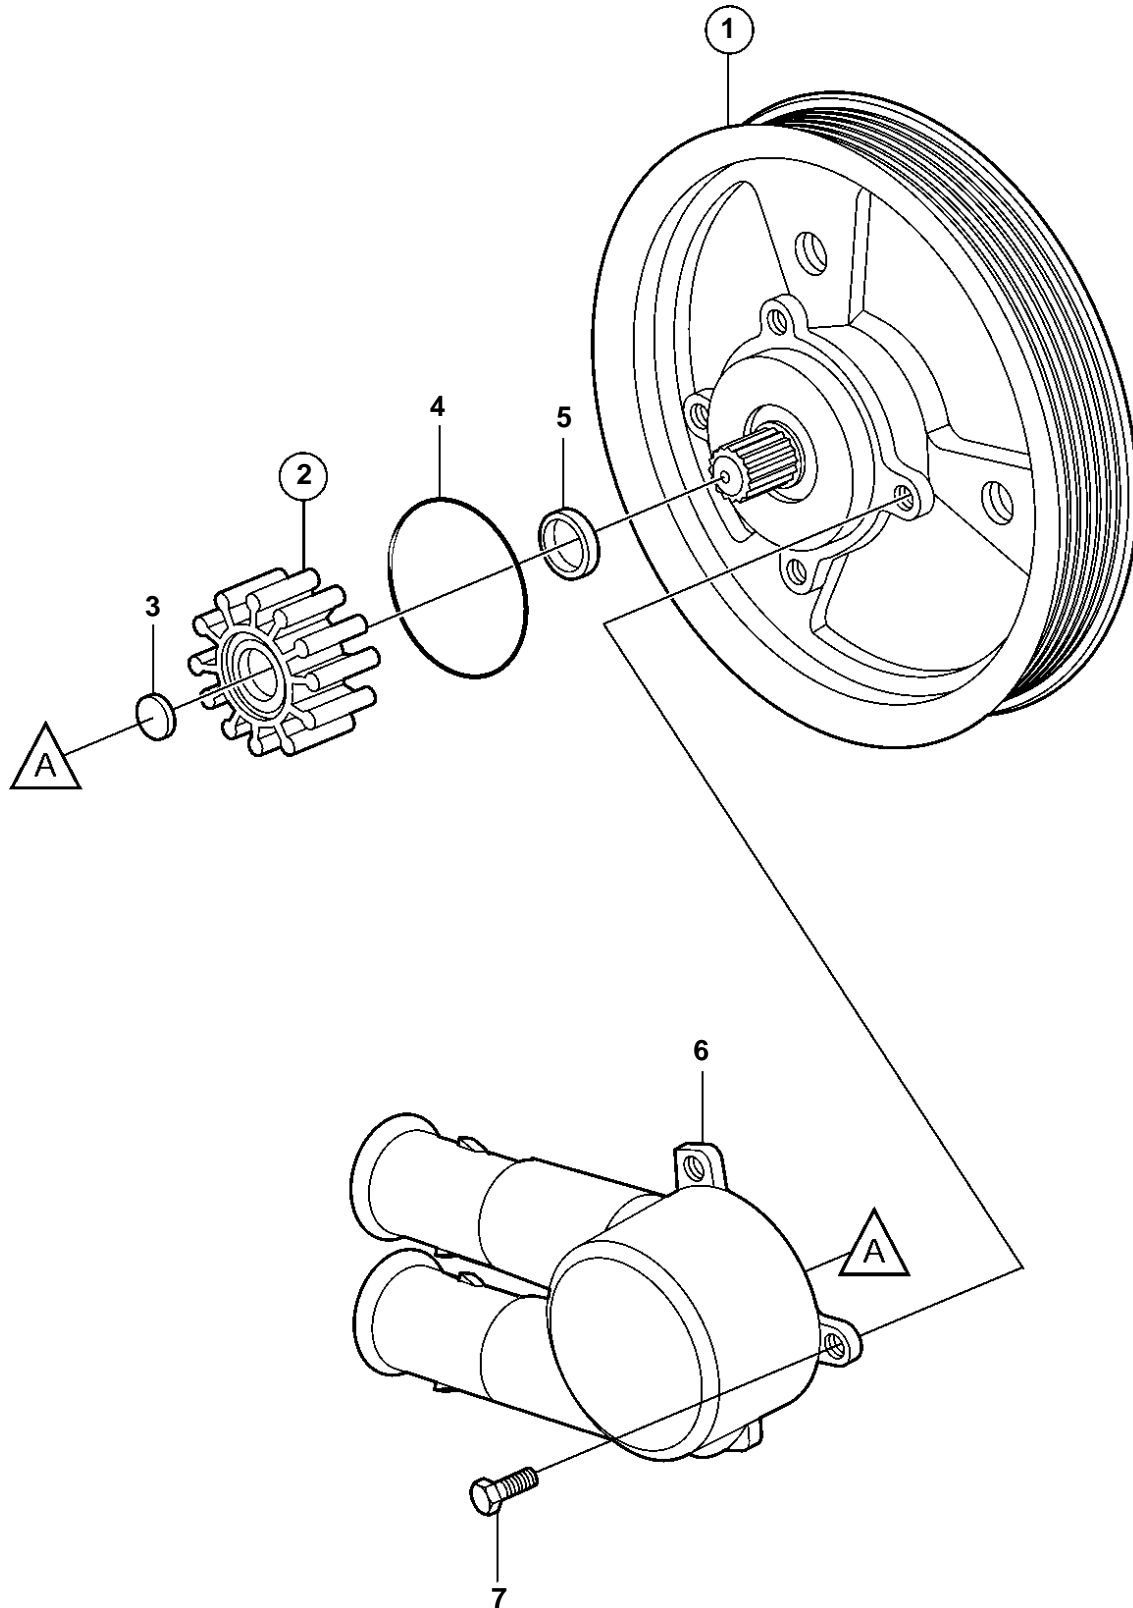

7.4GiPEFS, 7.4GSiPEFS, 8.2GSiPEFS

**7.4GiPEFS, 7.4GSiPEFS, 8.2GSiPEFS**

REF	PART NO.	QTY	DESCRIPTION	SEE SEC.	NOTES
1	3857203	1	Sea water pump		replaced by next part number
	3862483	1	Pump		replaced by next part number
	3812694	1	Pump		replaced by next part number
	21427730	1	Pump		
2	3858256	1	• Impeller kit		replaced by next part number
			• Bulletin P-26-6-2	P-26-6-2-EN	Impeller kits, Gas, to 2005
2	3862567	1	• Kit		replaced by next part number
			• Bulletin P-26-6-2	P-26-6-2-EN	Impeller kits, Gas, to 2005
2	21213660	1	• Impeller kit		
			• Bulletin P-26-6-2	P-26-6-2-EN	Impeller kits, Gas, to 2005
3	827019	1	• • Washer		
4	3858938	1	• • O-ring		
5	827247	1	• Sealing ring		
6	3858115	1	• Housing		
7	841693	4	• Screw		