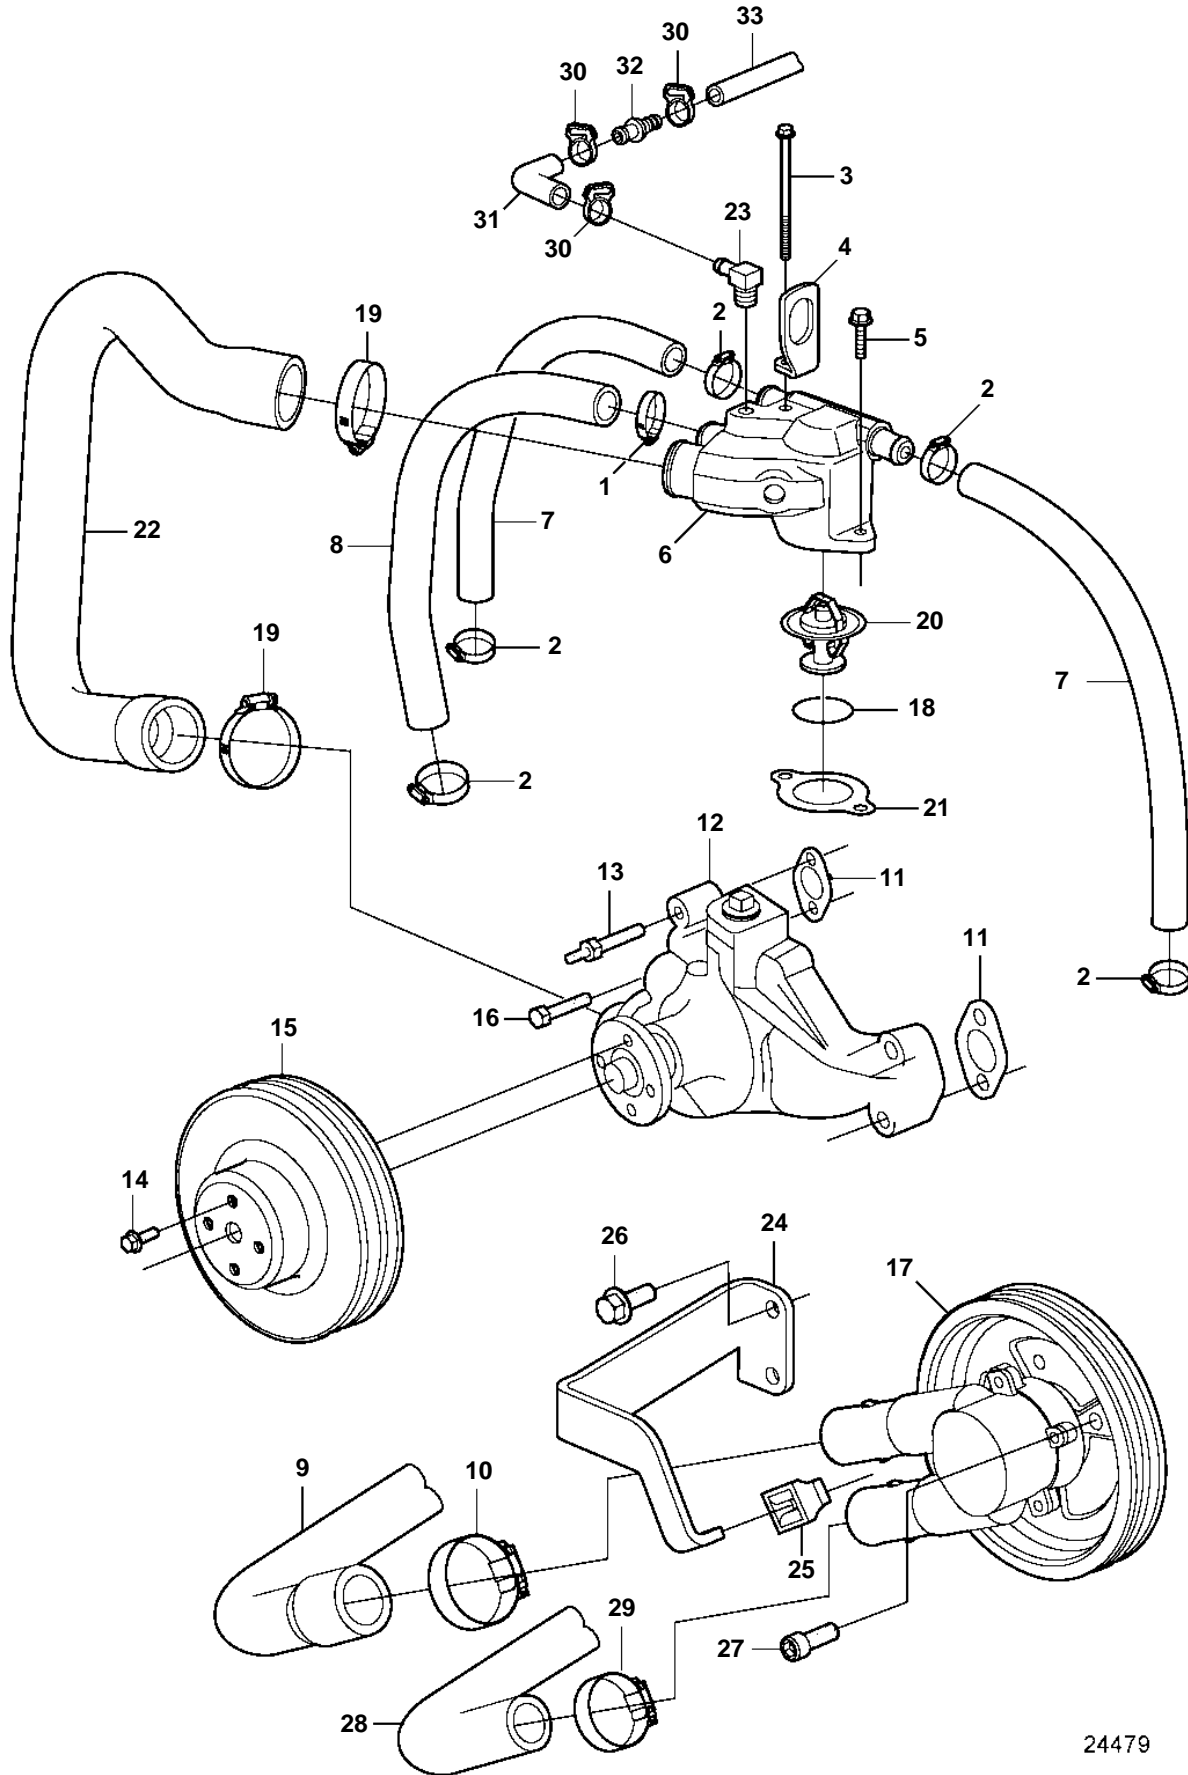

DPX385XEFS, DPX415XEFS

24479

## DPX385XEFS, DPX415XEFS

REF	PART NO.	QTY	DESCRIPTION	SEE SEC.	NOTES
1	3852602	1	Hose clamp, Hose to thermostat housing		
2	3852602	4	Hose clamp, Hose them hsg to exhaust manifold		
3	3853391	1	Screw, Alignment bracket & thermostat hsg		
4	3852649	1	Bracket, Alignment bracket		
5	3853401	1	Screw, Thermostat hsg to engine		
6	3855018	1	Housing, Thermostat hsg		
7	3857244	1	Hose, Thermostat hsg to manifold		Starboard
	3857243	1	Hose, Thermostat hsg to manifold		Port
8	3850419	1	Hose, Engine oil cooler		
9	3858214	1	Hose, Gimbal to water pump		GSi
	3858217	1	Hose, Gimbal to water pump		DPX
10	3853786	2	Hose clamp, Hose, water pump inlet		
11	3852477	2	Gasket, Water pump to block		
12	3855991	1	Water pump		
13	3852507	2	Stud, Water pump		
14	3853390	4	Screw		
15	3852220	1	Pulley, Water pump		
16	3854653	4	Screw		
17		1	Sea water pump	35175	
18	3852071	1	O-ring, Thermostat		
19	3852098	2	Hose clamp, Hose, thermostat hsg to water pump		
20	3853983	1	Thermostat, Engine		
			· Bulletin P-26-2-1	P-26-2-1-EN	Thermostat. 8.1L
21	3852111	1	Gasket, Thermostat hsg to engine		
22	3856007	1	Hose, Thermostat hsg to water pump		
23	3853598	1	Elbow, Thermostat hsg		
24	3858240	1	Stay, Stay, sea water pump		
25	3857954	1	Stop lug, Stay, sea water pump		
26	3853389	2	Screw, Stay bracket to engine		
27	3858257	3	Screw		
28	3858215	1	Hose		
29	3853786	1	Hose clamp		
30	3852196	3	Clamp		
31	3854673	1	Hose		
32	3850666	1	Nipple		
33	3850653	1	Hose, Valve to reservoir		