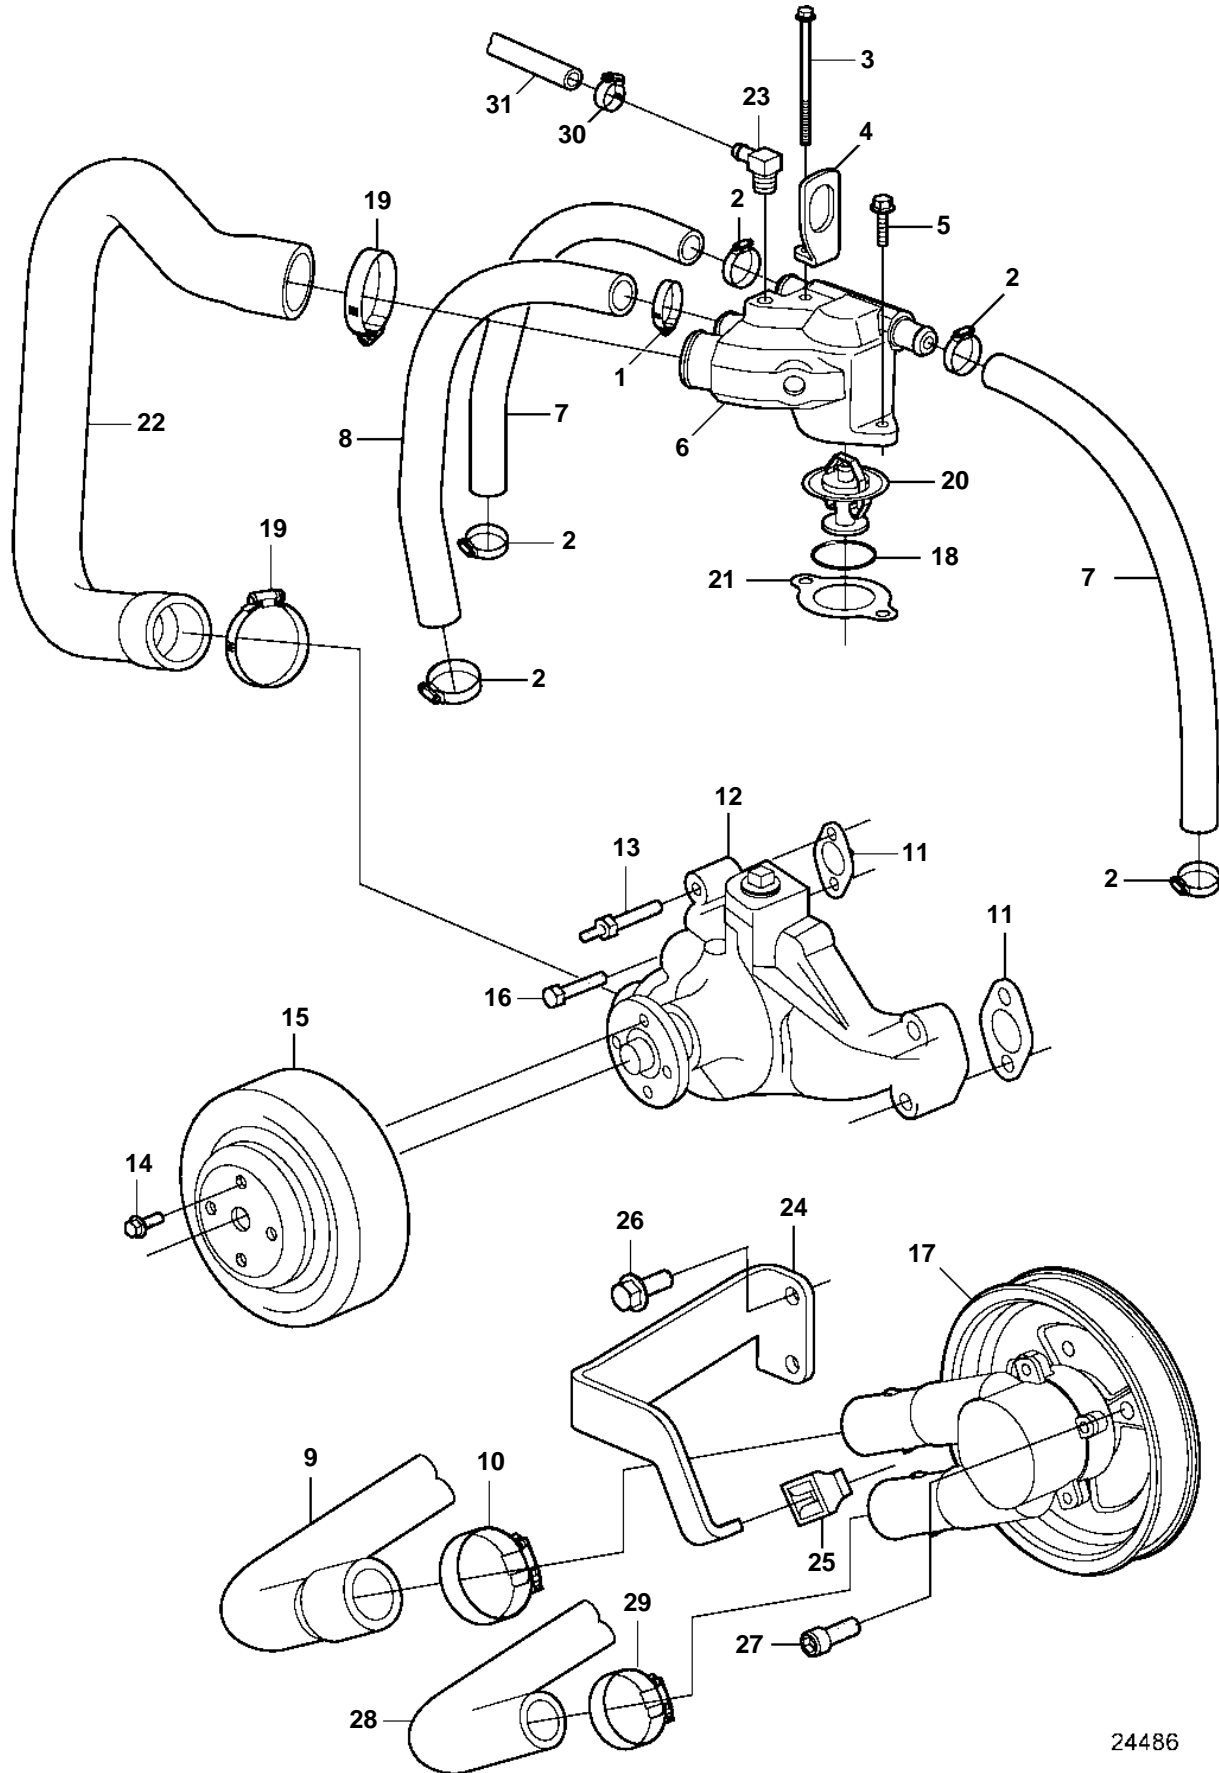

7.4GSiPEFS, 8.2GSiPEFS

24486

7.4GSiPEFS, 8.2GSiPEFS

REF	PART NO.	QTY	DESCRIPTION	SEE SEC.	NOTES
1	3852602	1	Hose clamp, Hose to thermostat housing		
2	3852602	4	Hose clamp, Hose them hsg to exhaust manifold		
3	3853391	1	Screw, Alignment bracket & thermostat hsg		
4	3852649	1	Bracket, Alignment bracket		
5	3853401	1	Screw, Thermostat hsg to engine		
6	3855018	1	Housing, Thermostat hsg		
7	3860250	1	Hose, Thermostat hsg to manifold		Starboard
	3857243	1	Hose, Thermostat hsg to manifold		Port
8	3860249	1	Hose, Engine oil cooler		
9	3858214	1	Hose, Gimbal to water pump		
10	3853786	2	Hose clamp, Hose, water pump inlet		
11	3852477	2	Gasket, Water pump to block		
12	3855991	1	Water pump		
13	3852507	2	Stud, Water pump		
14	3853390	4	Screw		
15	3860083	1	Pulley, Water pump		
16	3854653	4	Screw		
17		1	Sea water pump	35185	
18	3852071	1	O-ring, Thermostat		
19	3852098	2	Hose clamp, Hose, thermostat hsg to water pump		
20	3853983	1	Thermostat, Engine		
			· Bulletin P-26-2-1	P-26-2-1-EN	Thermostat. 8.1L
21	3852111	2	Gasket, Thermostat hsg to engine		
22	3860251	1	Hose, Thermostat hsg to water pump		
23	3853598	1	Elbow, Thermostat hsg		
24	3858240	1	Stay, Stay, sea water pump		
25	3857954	1	Stop lug, Stay, sea water pump		
26	3853389	2	Screw, Stay bracket to engine		
27	3857930	3	Screw		
28	3858215	1	Hose		
29	3853786	1	Hose clamp		
30	3860413	3	Hose clamp		
31	3860296	1	Hose		