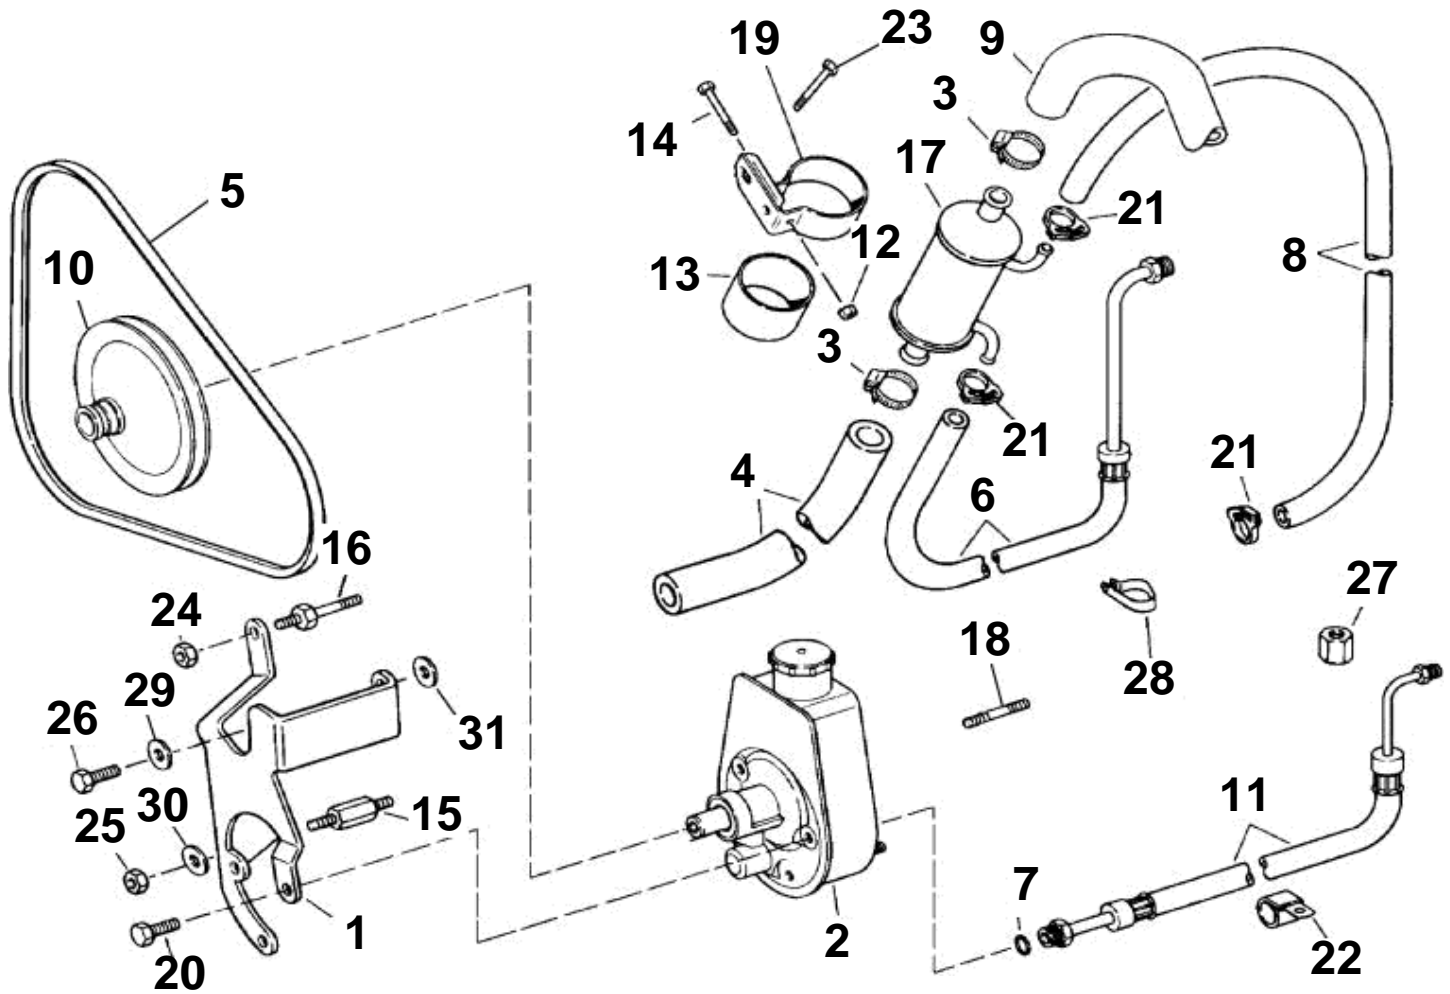

7.4GLPNCA, 7.4GLPNCS, 7.4GLPNCM, 7.4GLPNCB, 7.4GIPNCACE, 7.4GIPNCBCE, 7.4GIPNCMCE, 7.4GIPNCSCE

7.4GLPNCA, 7.4GLPNCS, 7.4GLPNCM, 7.4GLPNCB, 7.4GIPNCACE, 7.4GIPNCBCE, 7.4GIPNCMCE, 7.4GIPNCSCE

REF	PART NO.	QTY	DESCRIPTION	NOTES
1	3853463	1	Bracket, Power steering	
2	3850491	1	Power steering pump	
3	3852602	2	Clamp, Hose, oil cooler, power steering	
4	3854853	1	Hose, Cooler to cooler	
5	3853368	1	V-belt, Power steering pump	
6	3854168	1	Hose, Cylinder to oil cooler	
	3854056	1	Hose	GL
7	3852497	1	O-ring, Pressure hose to steering pump	
8	3853632	1	Hose, Oil cooler to steering pump, return	Gi
	3850644	1	Hose	GL SX
	3853239	1	Hose	GL DP
9	3853240	1	Hose, Vapor separator to oil cooler	
10	3853804	1	Pulley, P/S pump	
11	3853967	1	Pressure hose, Steering pump to pressure valve	
12	3852079	1	Nut, Clamp, oil cooler	
13	3853236	1	Spacer, Oil cooler, power steering	
14	3852126	1	Screw, Clamp, oil cooler	
15	3852612	1	Stud, P/S bracket to engine	
16	3852507	1	Stud, Bracket to water pump	Port
17	3851921	1	Oil cooler	
18	872103	2	Pivot pin, Power steering pump	
19		1	Clamp, Oil cooler and bracket assy	
20	3853405	3	Screw, Steering pump bracket	
21	3852196	2	Clamp, Hose	
22	3852490	1	Clamp, Hoses to front mount	Port
23	3853266	1	Screw, Cooler to adapter	
24	3853403	1	Nut, Stud, power steering pump bracket	
25	3853404	1	Lock nut, P/S pump bracket to engine block	
26	3853266	1	Screw, Pump bracket to cylinder head	
27	3853315	1	Fitting, P/S hoses	
28	3852837	1	Clamp, P/S hoses to head	Port, rear
29	3852116	1	Washer, Bracket to steering pump, front	
30	3852116	1	Washer, Stud, P/S bracket to engine	
31	3852116	1	Washer, Spacer, P/S pump bracket to cyl head	Rear