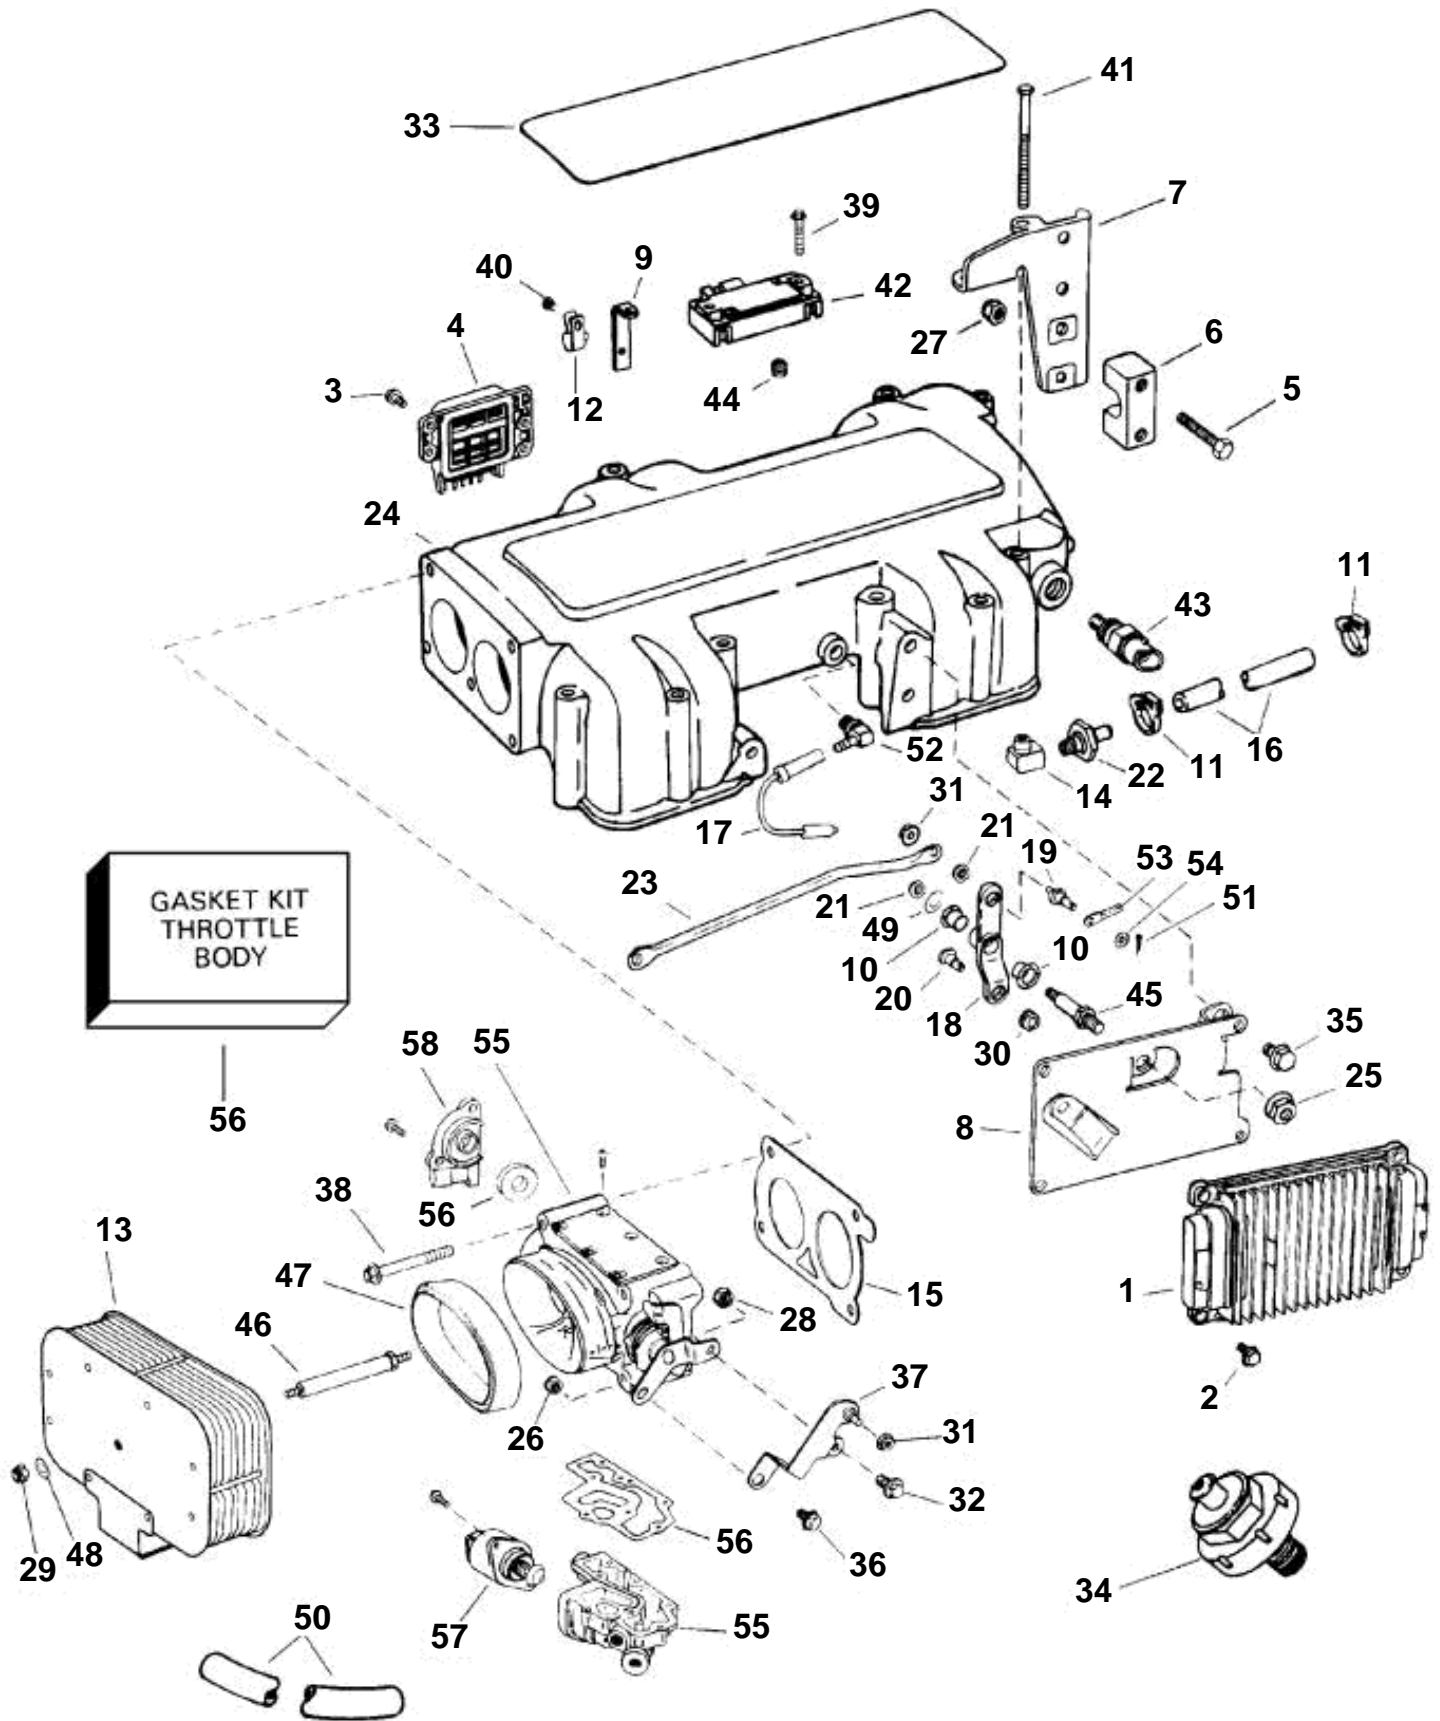

7.4GIINCCCE, 7.4GIPNCBCE, 7.4GIPNCSCE

7.4GIINCCCE, 7.4GIPNCBCE, 7.4GIPNCSCE

REF	PART NO.	QTY	DESCRIPTION	NOTES
1	3855763	1	Ecu	
2	3855578	4	Screw, ECM to bracket	
3	3852115	2	Screw, Knock sensor	
4	3854521	1	Control unit	
5	3852048	1	Screw	
6	3850266	1	Anchorage, Throttle cable	
7	3854569	1	Bracket, Throttle cable	
8		1	Bracket, ECU & throttle lever to manifold	
9	3854820	1	Bracket, Clamp, fuel line to intake manifold	
10	3852094	1	Bushing, Shaft, throttle lever pivot	
11	3852170	1	Clamp, Hose, reservoir to pulse limiter	Reservoir end
	3852529	1	Clamp, Hose, reservoir to pulse limiter	Limiter end
12		1	Clamp, Fuel line to bracket	
13	3854669	1	Flame shield	
		1	Cover, Flame arrestor	Gi; Not shown
14	3854675	1	Elbow, Pulse limiter to intake manifold	
15	3854520	1	Gasket, Throttle body	
16	3853582	1	Hose, Reservoir to pulse limiter	
17	3854677	1	Hose, Regulator to intake manifold	
18		1	Lever, To ECM module & throttle lever bracket	
19	3854742	1	Pin, Throttle cable lever	
20	3854743	1	Pin, Throttle cable lever	
21	3854744	2	Nut, Pins to throttle cable lever	
22	3852225	1	Impulse limiter, Reservoir to intake manifold	
23	3854648	1	Link, Throttle lever to lever	
24		1	Manifold, Upper intake	
25	3852005	1	Nut, Shaft, throttle lever pivot	
26	3852009	1	Nut, Lever & pin assy	
27	3852118	1	Nut, Anchor, throttle cable to bracket	
28	3852420	1	Lock nut, Screw, throttle lever to throttle body	
29	3852420	1	Lock nut, Flame arrestor to throttle body	
30	3853404	1	Lock nut, Throttle pivot shaft to bracket	
31	3853729	2	Nut, Link, throttle cable lever to lever	
32	3852053	1	Screw, Lever to throttle body	
33	3854991	1	Decal	7.4Gi
34		1	Knock sensor	
35	3853398	2	Screw, Bracket, ECM module & throttle pivot	
36	3853428	1	Screw, Throttle lever to throttle body	
37	3854566	1	Lever	
38	3854651	4	Screw, Throttle body to manifold	
39	3854655	2	Screw, MAP sensor	
40	3854897	1	Screw, Clamp, fuel line to bracket	
41	3855091	12	Screw, Upper to lower intake manifold	
42	3850396	1	Sensor	
43	3854527	1	Sender, Manifold air temperature (MAT)	
44	3854650	1	Seal, MAP sensor	
45	3854649	1	Control shaft, Pivot, throttle cable lever to bracket	
46	3854671	1	Stud, Flame arrestor to throttle body	
47	3854670	1	Grommet, Flame arrestor to throttle body	
48	3852184	1	Washer, Flame arrestor to throttle body	
49	3852189	1	Washer, Throttle lever to pivot shaft	
50	3852435	2	Hose, Flame arrestor to valve cover	Cut to length
51	3852052	1	Cotter pin	
52	3854679	1	Elbow, Intake manifold to reg. hose	
53	3850941	1	Adapter, Throttle cable	
54	3852193	1	Washer, Pin, throttle cable to lever	
55		1	Throttle	
56	3855193	1	· Repair kit, Throttle body	
57	3855194	1	· Sender	
58	3855296	1	· Sender, Throttle position	