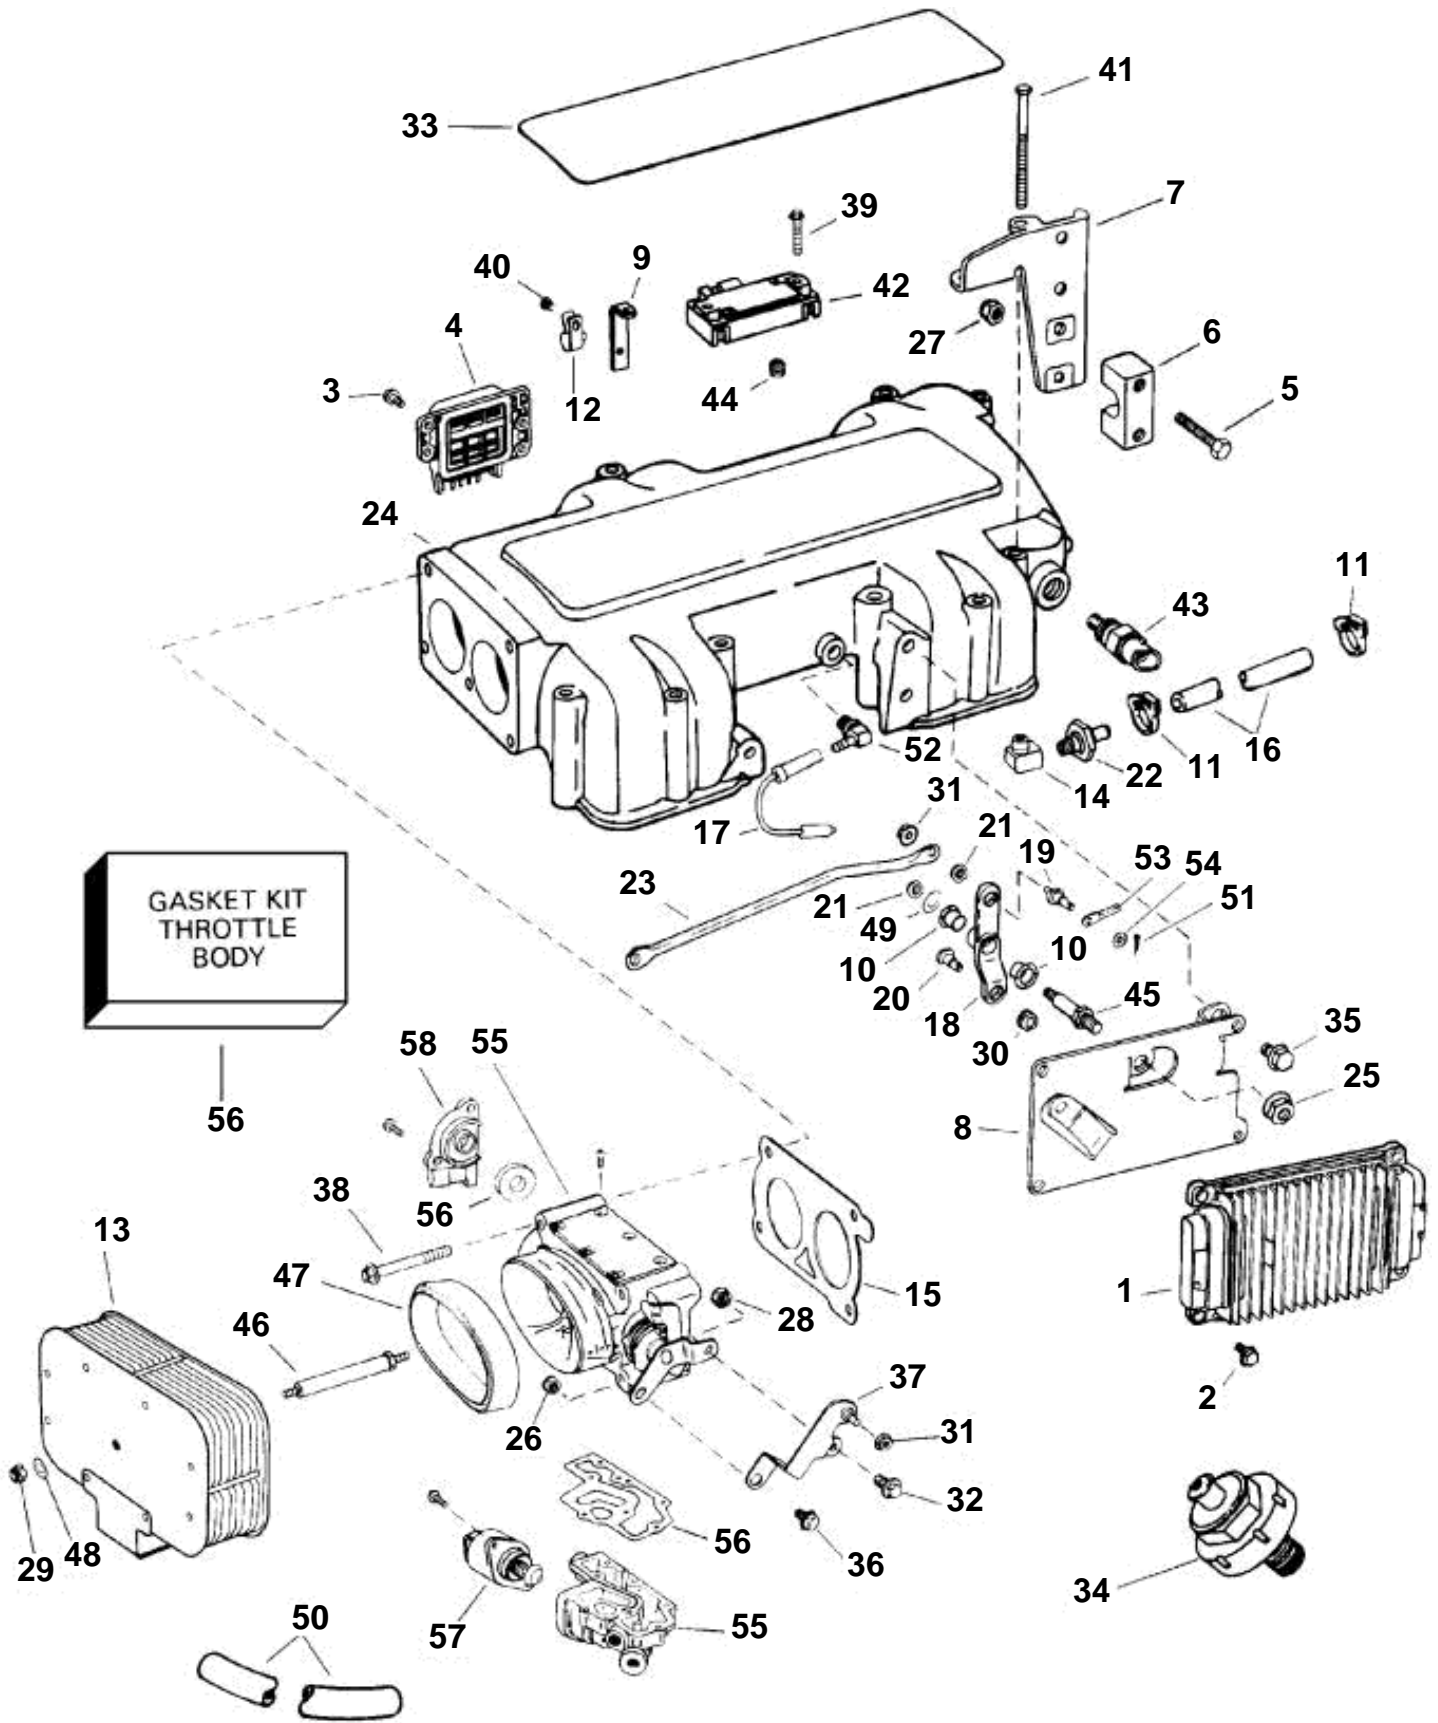

8.2GSIXNCB

8.2GSIXNCB

REF	PART NO.	QTY	DESCRIPTION	NOTES
1	3855765	1	Ecu, GSi	
2	3855578	4	Screw, ECM to bracket	
3	3852115	2	Screw, Knock sensor	
4	3854521	1	Control unit	
5	3852048	1	Screw	
6	3850266	1	Anchorage, Throttle cable	
7	3854569	1	Bracket, Throttle cable	
8		1	Bracket, ECU & throttle lever to manifold	
9	3854820	1	Bracket, Clamp, fuel line to intake manifold	
10	3852094	1	Bushing, Shaft, throttle lever pivot	
11	3852170	1	Clamp, Hose, reservoir to pulse limiter	Reservoir end
	3852529	1	Clamp, Hose, reservoir to pulse limiter	Limiter end
12		1	Clamp, Fuel line to bracket	
13	3854669	1	Flame shield	
14	3854675	1	Elbow, Pulse limiter to intake manifold	
15	3854520	1	Gasket, Throttle body	
16	3853582	1	Hose, Reservoir to pulse limiter	
17	3854677	1	Hose, Regulator to intake manifold	
18		1	Lever, To ECM module & throttle lever bracket	
19	3854742	1	Pin, Throttle cable lever	
20	3854743	1	Pin, Throttle cable lever	
21	3854744	2	Nut, Pins to throttle cable lever	
22	3852225	1	Impulse limiter, Reservoir to intake manifold	
23	3854648	1	Link, Throttle lever to lever	
24		1	Manifold, Upper intake	
25	3852005	1	Nut, Shaft, throttle lever pivot	
26	3852009	1	Nut, Lever & pin assy	
27	3852118	1	Nut, Anchor, throttle cable to bracket	
28	3852420	1	Lock nut, Screw, throttle lever to throttle body	
29	3852420	1	Lock nut, Flame arrestor to throttle body	
30	3853404	1	Lock nut, Throttle pivot shaft to bracket	
31	3853729	2	Nut, Link, throttle cable lever to lever	
32	3852053	1	Screw, Lever to throttle body	
33	3854991	1	Decal	
	3854992	1	Decal	
34		1	Knock sensor	
35	3853398	2	Screw, Bracket, ECM module & throttle pivot	
36	3853428	1	Screw, Throttle lever to throttle body	
37	3854566	1	Lever	
38	3854651	4	Screw, Throttle body to manifold	
39	3854655	2	Screw, MAP sensor	
40	3854897	1	Screw, Clamp, fuel line to bracket	
41	3855091	12	Screw, Upper to lower intake manifold	
42	3850396	1	Sensor	
43	3854527	1	Sender, Manifold air temperature (MAT)	
44	3854650	1	Seal, MAP sensor	
45	3854649	1	Control shaft, Pivot, throttle cable lever to bracket	
46	3854671	1	Stud, Flame arrestor to throttle body	
47	3854670	1	Grommet, Flame arrestor to throttle body	
48	3852184	1	Washer, Flame arrestor to throttle body	
49	3852189	1	Washer, Throttle lever to pivot shaft	
50	3852435	2	Hose, Flame arrestor to valve cover	Cut to length
51	3852052	1	Cotter pin	
52	3854679	1	Elbow, Intake manifold to reg. hose	
53	3850941	1	Adapter, Throttle cable	
54	3852193	1	Washer, Pin, throttle cable to lever	
55		1	Throttle	
56	3855193	1	· Repair kit, Throttle body	
57	3855194	1	· Sender	
58	3855296	1	· Sender, Throttle position	