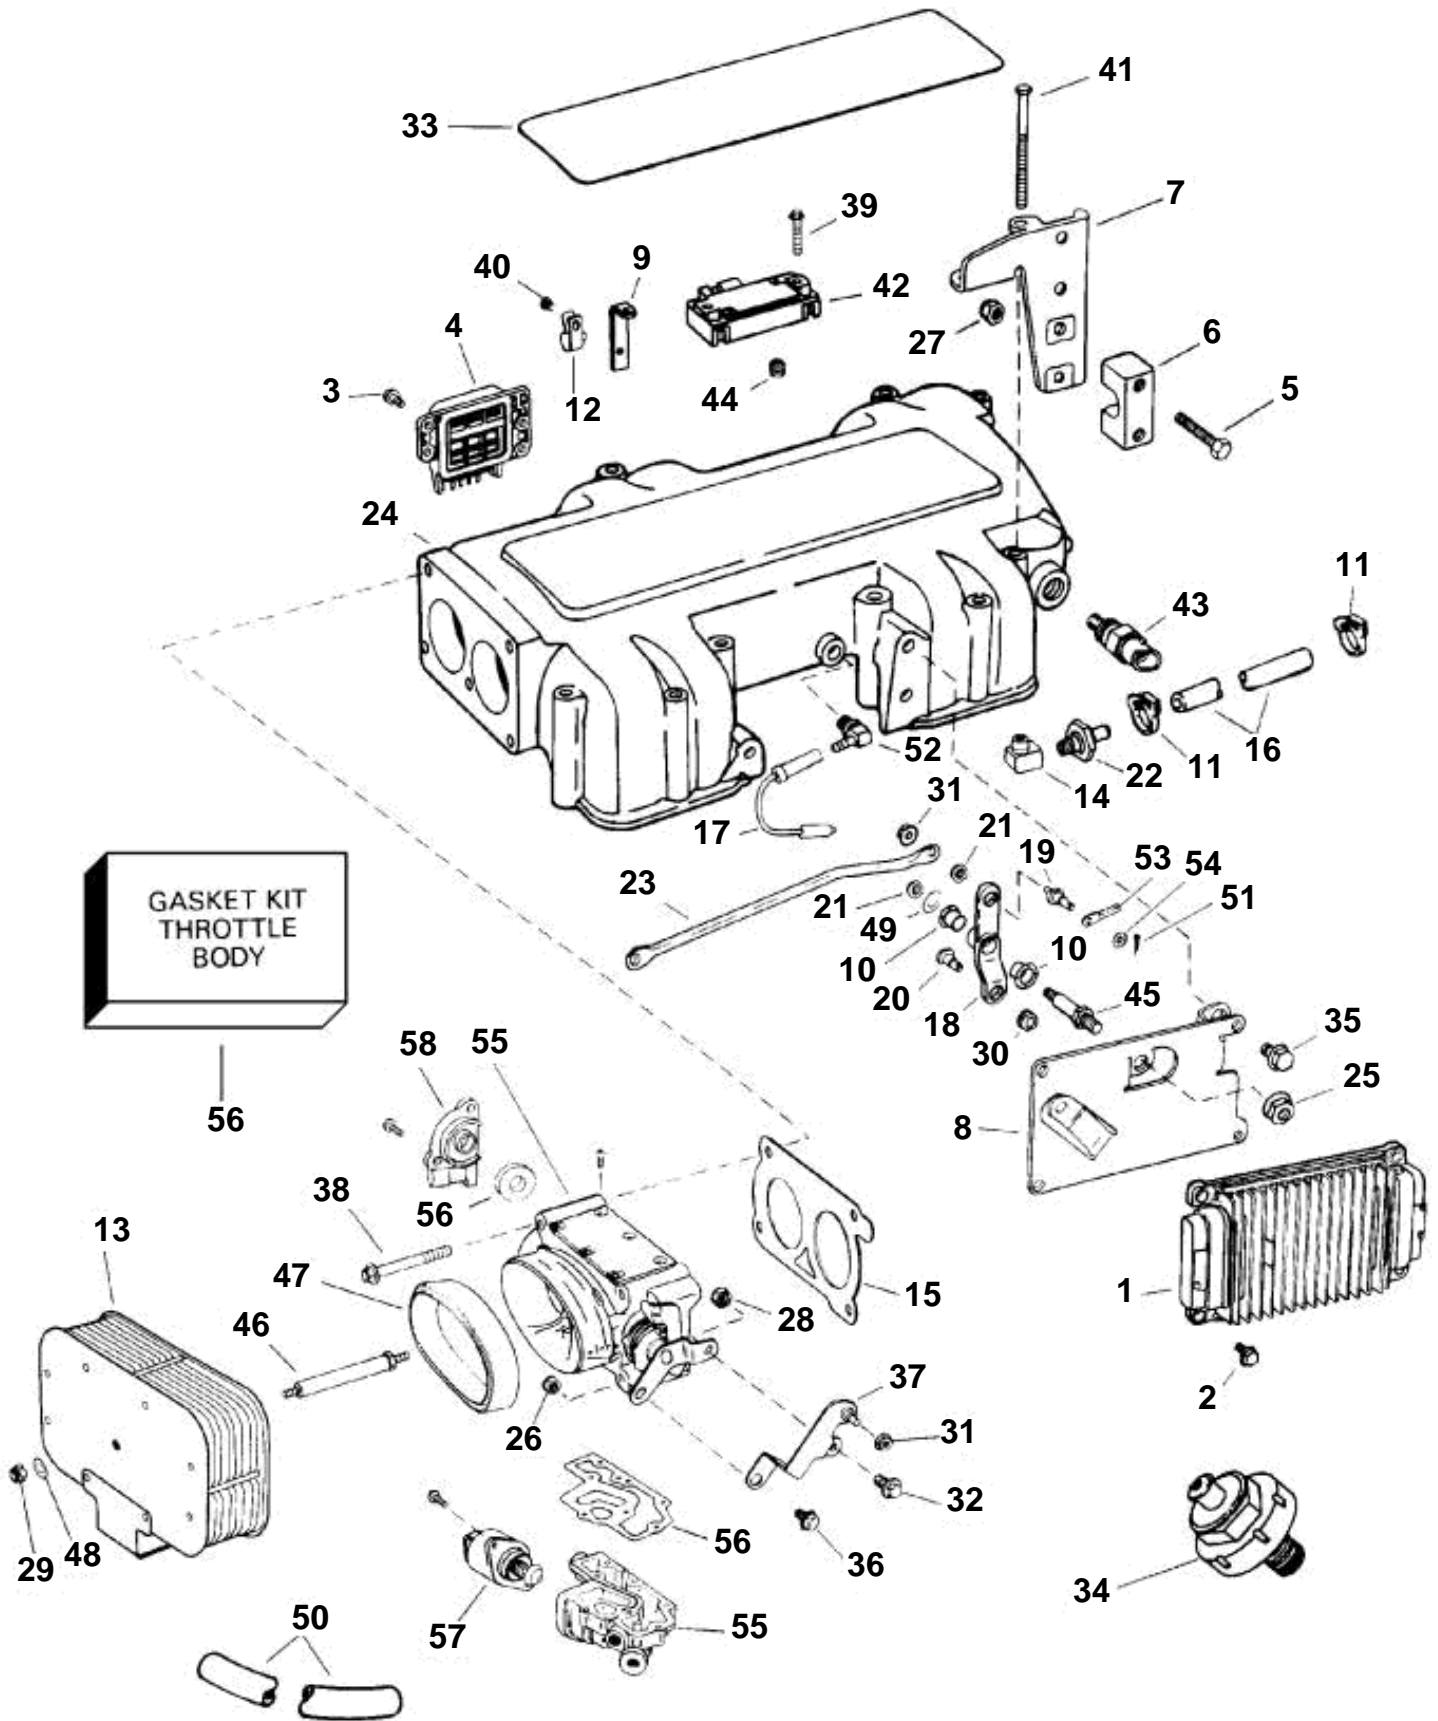

7.4GSIINCS, 7.4GSIXNCB

7.4GSIINCS, 7.4GSIXNCB

REF	PART NO.	QTY	DESCRIPTION	NOTES
1	3854801	1	Ecu, GSi	replaced by 3855881
	3855881	1	Ecu, GSi	
2	3852115	4	Screw, ECM to bracket	
3	3852115	2	Screw, Knock sensor	
4	3854521	1	Control unit	
5	3852048	1	Screw	
6	3850266	1	Anchorage, Throttle cable	
7	3854569	1	Bracket, Throttle cable	
8		1	Bracket, ECU & throttle lever to manifold	
9	3854820	1	Bracket, Clamp, fuel line to intake manifold	
10	3852094	1	Bushing, Shaft, throttle lever pivot	
11	3852170	1	Clamp, Hose, reservoir to pulse limiter	Reservoir end
	3852529	1	Clamp, Hose, reservoir to pulse limiter	Limiter end
12		1	Clamp, Fuel line to bracket	
13	3854669	1	Flame shield	
14	3854675	1	Elbow, Pulse limiter to intake manifold	
15	3854520	1	Gasket, Throttle body	
16	3853582	1	Hose, Reservoir to pulse limiter	
17	3854677	1	Hose, Regulator to intake manifold	
18		1	Lever, To ECM module & throttle lever bracket	
19	3854742	1	Pin, Throttle cable lever	
20	3854743	1	Pin, Throttle cable lever	
21	3854744	2	Nut, Pins to throttle cable lever	
22	3852225	1	Impulse limiter, Reservoir to intake manifold	
23	3854648	1	Link, Throttle lever to lever	
24		1	Manifold, Upper intake	
25	3852005	1	Nut, Shaft, throttle lever pivot	
26	3852009	1	Nut, Lever & pin assy	
27	3852118	1	Nut, Anchor, throttle cable to bracket	
28	3852420	1	Lock nut, Screw, throttle lever to throttle body	
29	3852420	1	Lock nut, Flame arrestor to throttle body	
30	3853404	1	Lock nut, Throttle pivot shaft to bracket	
31	3853729	2	Nut, Link, throttle cable lever to lever	
32	3852053	1	Screw, Lever to throttle body	
33	3854992	1	Decal	7.4GSi
34		1	Knock sensor	
35	3853398	2	Screw, Bracket, ECM module & throttle pivot	
36	3853428	1	Screw, Throttle lever to throttle body	
37	3854566	1	Lever	
38	3854651	4	Screw, Throttle body to manifold	
39	3854655	2	Screw, MAP sensor	
40	3854897	1	Screw, Clamp, fuel line to bracket	
41	3855091	12	Screw, Upper to lower intake manifold	
42	3850396	1	Sensor	
43	3854527	1	Sender, Manifold air temperature (MAT)	
44	3854650	1	Seal, MAP sensor	
45	3854649	1	Control shaft, Pivot, throttle cable lever to bracket	
46	3854671	1	Stud, Flame arrestor to throttle body	
47	3854670	1	Grommet, Flame arrestor to throttle body	
48	3852184	1	Washer, Flame arrestor to throttle body	
49	3852189	1	Washer, Throttle lever to pivot shaft	
50	3852435	2	Hose, Flame arrestor to valve cover	Cut to length
51	3852052	1	Cotter pin	
52	3854679	1	Elbow, Intake manifold to reg. hose	
53	3850941	1	Adapter, Throttle cable	
54	3852193	1	Washer, Pin, throttle cable to lever	
55		1	Throttle	
56	3855193	1	· Repair kit, Throttle body	
57	3855194	1	· Sender	
58	3855296	1	· Sender, Throttle position	