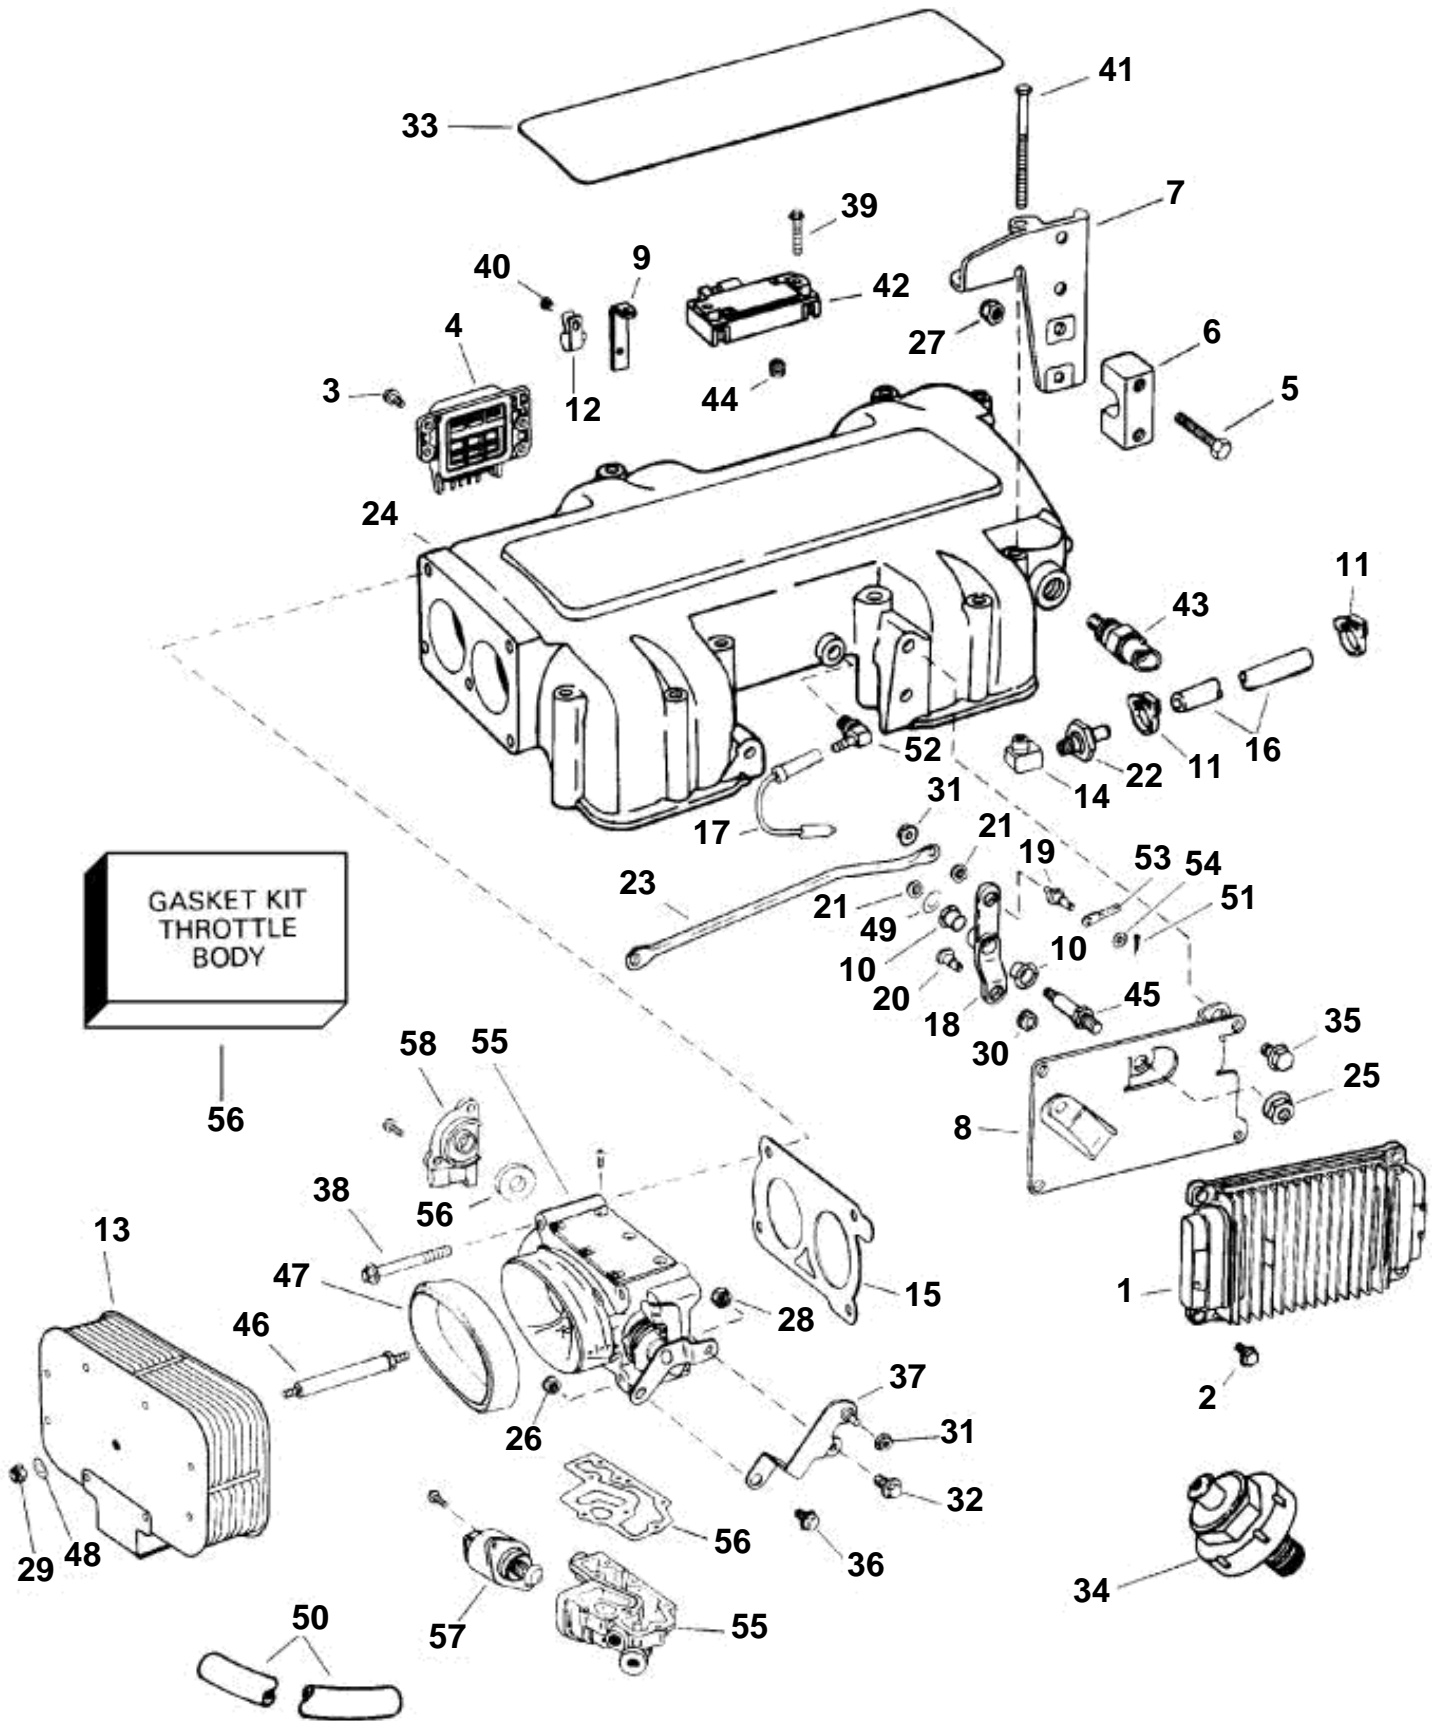

7.4GIINCSCE, 7.4GIPNCACE, 7.4GIPNCMCE

7.4GIINCSCE, 7.4GIPNCACE, 7.4GIPNCMCE

REF	PART NO.	QTY	DESCRIPTION	NOTES
1	3854803	1	Ecu	
2	3852115	4	Screw, ECM to bracket	
3	3852115	2	Screw, Knock sensor	
4	3854521	1	Control unit	
5	3852048	1	Screw	
6	3850266	1	Anchorage, Throttle cable	
7	3854569	1	Bracket, Throttle cable	
8		1	Bracket, ECU & throttle lever to manifold	
9	3854820	1	Bracket, Clamp, fuel line to intake manifold	
10	3852094	1	Bushing, Shaft, throttle lever pivot	
11	3852170	1	Clamp, Hose, reservoir to pulse limiter	Reservoir end
	3852529	1	Clamp, Hose, reservoir to pulse limiter	Limiter end
12		1	Clamp, Fuel line to bracket	
13	3854669	1	Flame shield	
14	3854675	1	Elbow, Pulse limiter to intake manifold	
15	3854520	1	Gasket, Throttle body	
16	3853582	1	Hose, Reservoir to pulse limiter	
17	3854677	1	Hose, Regulator to intake manifold	
18		1	Lever, To ECM module & throttle lever bracket	
19	3854742	1	Pin, Throttle cable lever	
20	3854743	1	Pin, Throttle cable lever	
21	3854744	2	Nut, Pins to throttle cable lever	
22	3852225	1	Impulse limiter, Reservoir to intake manifold	
23	3854648	1	Link, Throttle lever to lever	
24		1	Manifold, Upper intake	
25	3852005	1	Nut, Shaft, throttle lever pivot	
26	3852009	1	Nut, Lever & pin assy	
27	3852118	1	Nut, Anchor, throttle cable to bracket	
28	3852420	1	Lock nut, Screw, throttle lever to throttle body	
29	3852420	1	Lock nut, Flame arrestor to throttle body	
30	3853404	1	Lock nut, Throttle pivot shaft to bracket	
31	3853729	2	Nut, Link, throttle cable lever to lever	
32	3852053	1	Screw, Lever to throttle body	
33	3854991	1	Decal	7.4Gi
34		1	Knock sensor	
35	3853398	2	Screw, Bracket, ECM module & throttle pivot	
36	3853428	1	Screw, Throttle lever to throttle body	
37	3854566	1	Lever	
38	3854651	4	Screw, Throttle body to manifold	
39	3854655	2	Screw, MAP sensor	
40	3854897	1	Screw, Clamp, fuel line to bracket	
41	3855091	12	Screw, Upper to lower intake manifold	
42	3850396	1	Sensor	
43	3854527	1	Sender, Manifold air temperature (MAT)	
44	3854650	1	Seal, MAP sensor	
45	3854649	1	Control shaft, Pivot, throttle cable lever to bracket	
46	3854671	1	Stud, Flame arrestor to throttle body	
47	3854670	1	Grommet, Flame arrestor to throttle body	
48	3852184	1	Washer, Flame arrestor to throttle body	
49	3852189	1	Washer, Throttle lever to pivot shaft	
50	3852435	2	Hose, Flame arrestor to valve cover	Cut to length
51	3852052	1	Cotter pin	
52	3854679	1	Elbow, Intake manifold to reg. hose	
53	3850941	1	Adapter, Throttle cable	
54	3852193	1	Washer, Pin, throttle cable to lever	
55		1	Throttle	
56	3855193	1	• Repair kit, Throttle body	
57	3855194	1	• Sender	
58	3855296	1	• Sender, Throttle position	