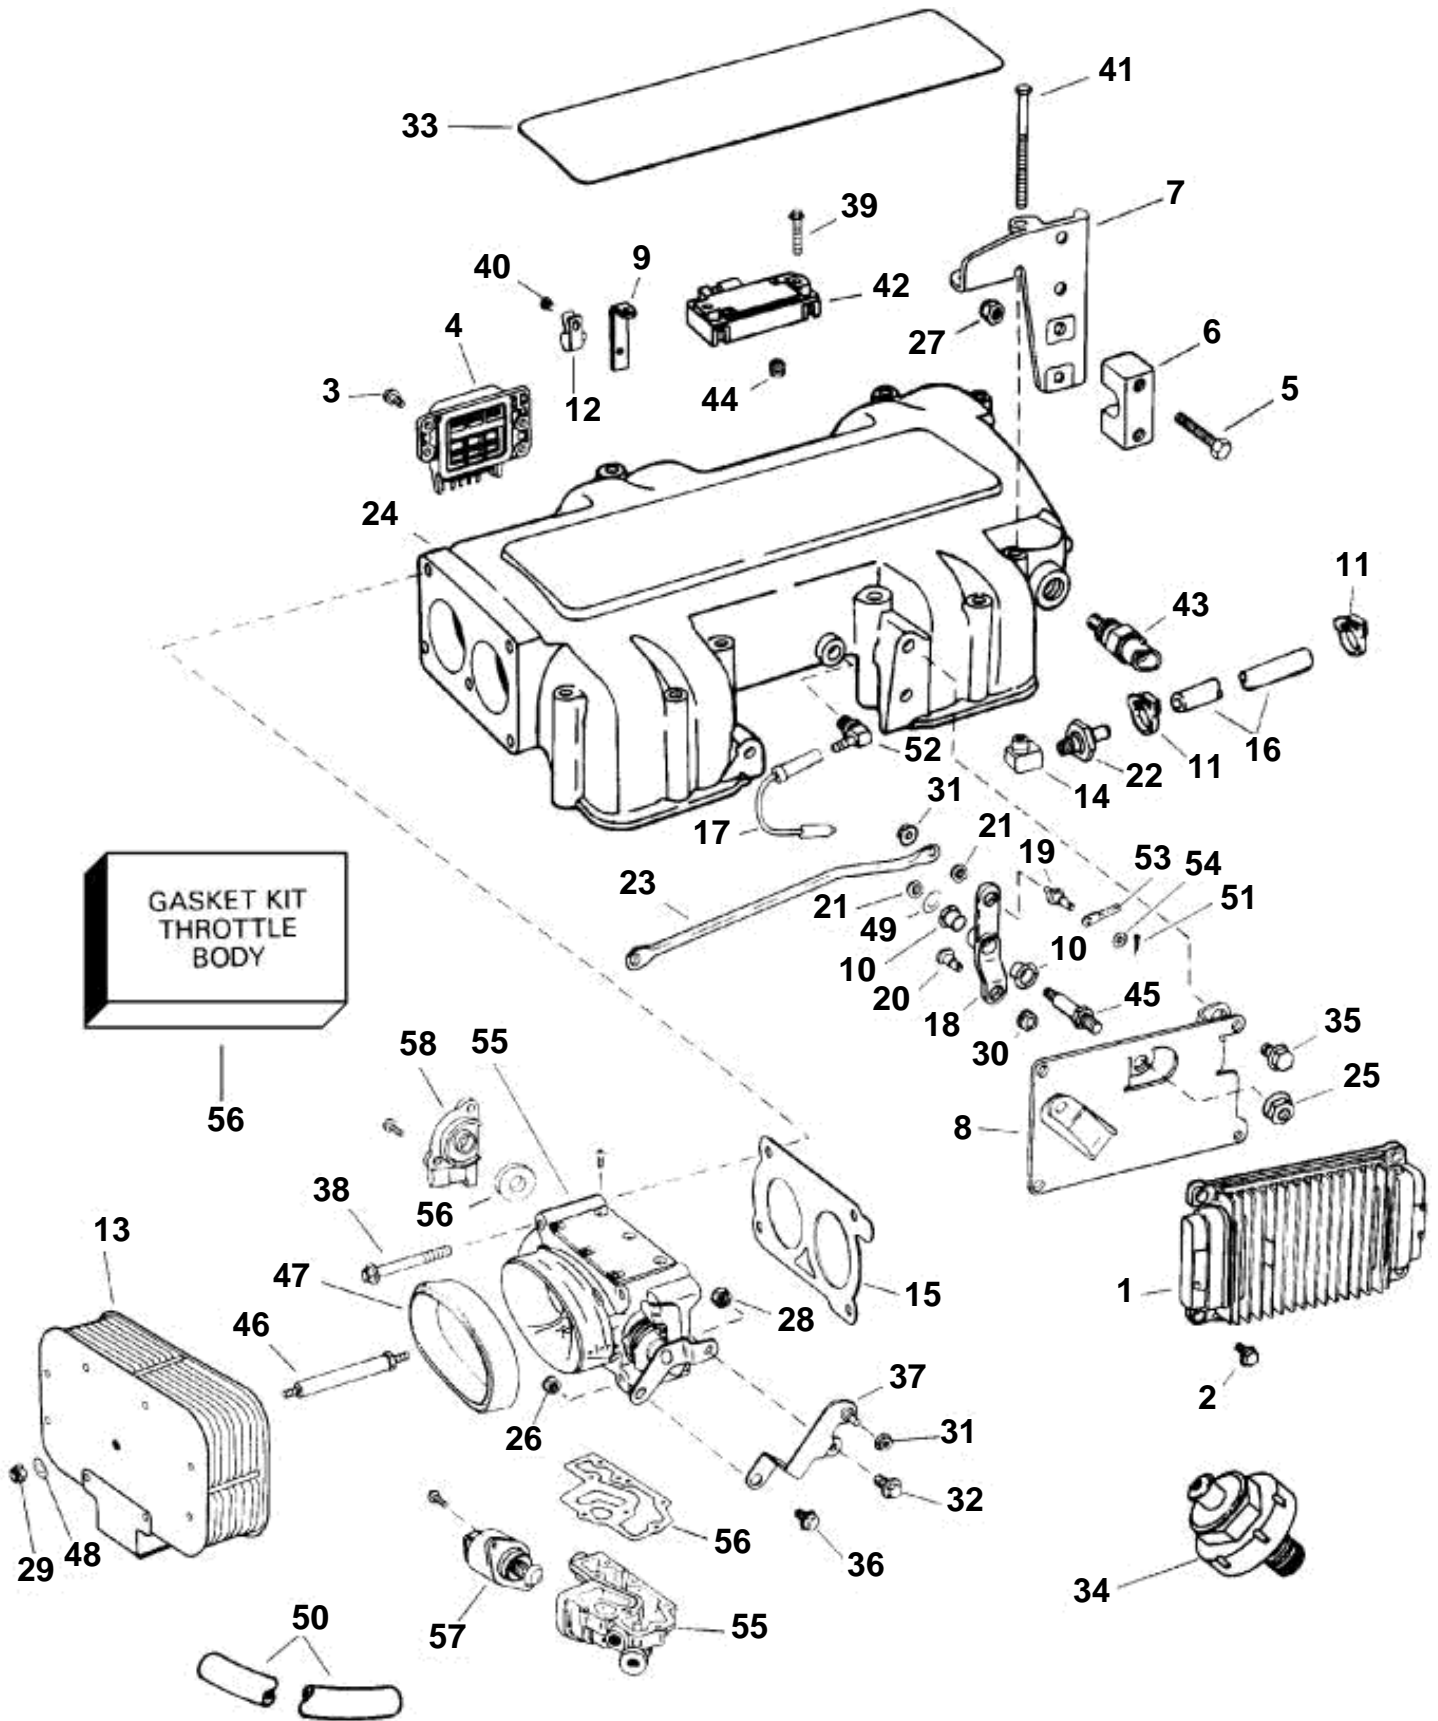

7.4GSIINCC, 7.4GSIXNCB

7.4GSIINCC, 7.4GSIXNCB

REF	PART NO.	QTY	DESCRIPTION	NOTES
1	3855764	1	Ecu, GSi	
2	3855578	4	Screw, ECM to bracket	
3	3852115	2	Screw, Knock sensor	
4	3854521	1	Control unit	
5	3852048	1	Screw	
6	3850266	1	Anchorage, Throttle cable	
7	3854569	1	Bracket, Throttle cable	
8		1	Bracket, ECU & throttle lever to manifold	
9	3854820	1	Bracket, Clamp, fuel line to intake manifold	
10	3852094	1	Bushing, Shaft, throttle lever pivot	
11	3852170	1	Clamp, Hose, reservoir to pulse limiter	Reservoir end
	3852529	1	Clamp, Hose, reservoir to pulse limiter	Limiter end
12		1	Clamp, Fuel line to bracket	
13	3854669	1	Flame shield	
14	3854675	1	Elbow, Pulse limiter to intake manifold	
15	3854520	1	Gasket, Throttle body	
16	3853582	1	Hose, Reservoir to pulse limiter	
17	3854677	1	Hose, Regulator to intake manifold	
18		1	Lever, To ECM module & throttle lever bracket	
19	3854742	1	Pin, Throttle cable lever	
20	3854743	1	Pin, Throttle cable lever	
21	3854744	2	Nut, Pins to throttle cable lever	
22	3852225	1	Impulse limiter, Reservoir to intake manifold	
23	3854648	1	Link, Throttle lever to lever	
24		1	Manifold, Upper intake	
25	3852005	1	Nut, Shaft, throttle lever pivot	
26	3852009	1	Nut, Lever & pin assy	
27	3852118	1	Nut, Anchor, throttle cable to bracket	
28	3852420	1	Lock nut, Screw, throttle lever to throttle body	
29	3852420	1	Lock nut, Flame arrestor to throttle body	
30	3853404	1	Lock nut, Throttle pivot shaft to bracket	
31	3853729	2	Nut, Link, throttle cable lever to lever	
32	3852053	1	Screw, Lever to throttle body	
33	3854992	1	Decal	7.4GSi
34		1	Knock sensor	
35	3853398	2	Screw, Bracket, ECM module & throttle pivot	
36	3853428	1	Screw, Throttle lever to throttle body	
37	3854566	1	Lever	
38	3854651	4	Screw, Throttle body to manifold	
39	3854655	2	Screw, MAP sensor	
40	3854897	1	Screw, Clamp, fuel line to bracket	
41	3855091	12	Screw, Upper to lower intake manifold	
42	3850396	1	Sensor	
43	3854527	1	Sender, Manifold air temperature (MAT)	
44	3854650	1	Seal, MAP sensor	
45	3854649	1	Control shaft, Pivot, throttle cable lever to bracket	
46	3854671	1	Stud, Flame arrestor to throttle body	
47	3854670	1	Grommet, Flame arrestor to throttle body	
48	3852184	1	Washer, Flame arrestor to throttle body	
49	3852189	1	Washer, Throttle lever to pivot shaft	
50	3852435	2	Hose, Flame arrestor to valve cover	Cut to length
51	3852052	1	Cotter pin	
52	3854679	1	Elbow, Intake manifold to reg. hose	
53	3850941	1	Adapter, Throttle cable	
54	3852193	1	Washer, Pin, throttle cable to lever	
55		1	Throttle	
56	3855193	1	• Repair kit, Throttle body	
57	3855194	1	• Sender	
58	3855296	1	• Sender, Throttle position	