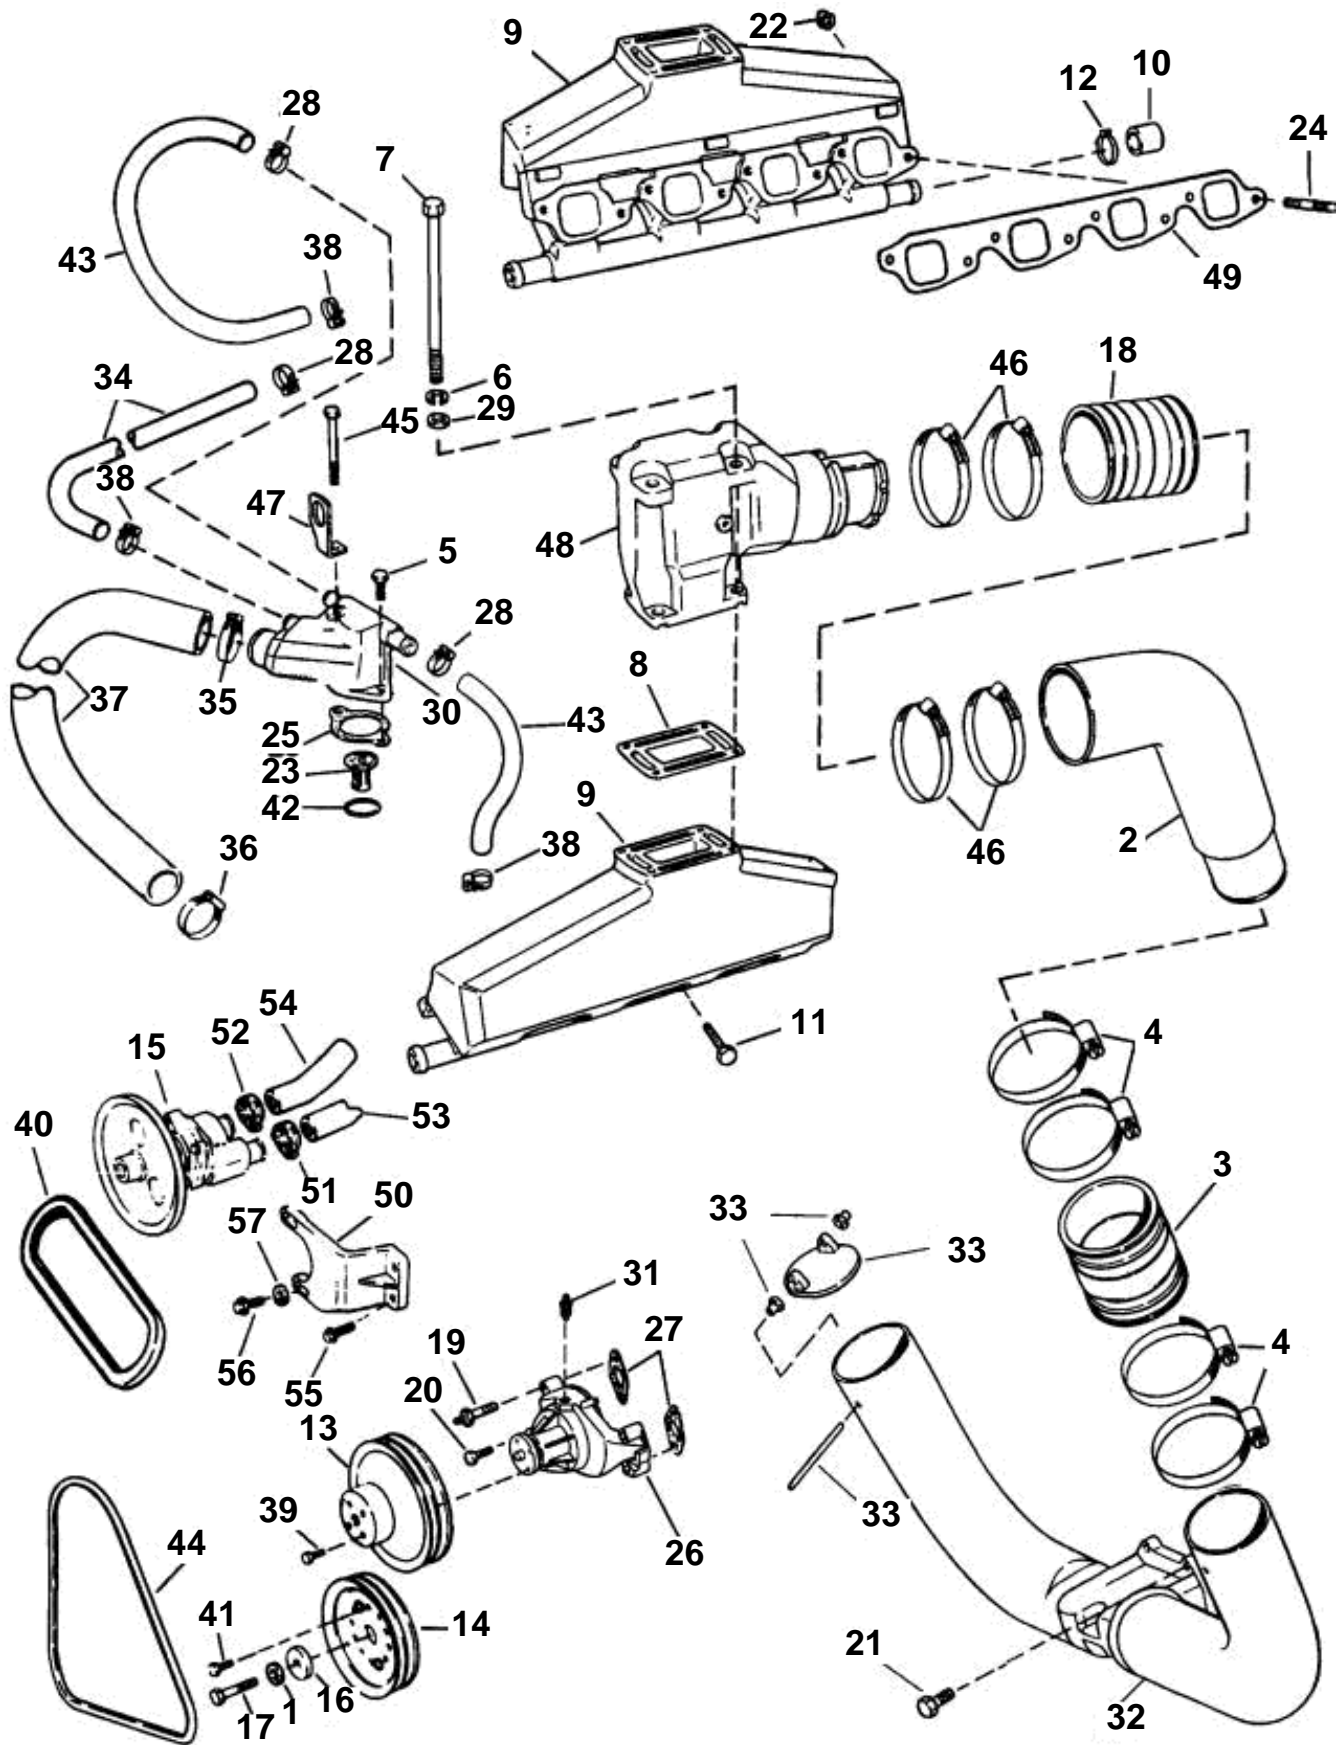

7.4GLPNCS, 7.4GLPNCB, 7.4GIINCCCE, 7.4GIPNCBCE, 7.4GIPNCSCE, 7.4GLINCC, 7.4GLINCS, 7.4GSIINCC, 7.4GSIXNCB, 8.2GSIXNCB

7.4GLPNCS, 7.4GLPNCB, 7.4GIINCCCE, 7.4GIPNCBCE, 7.4GIPNCSCE, 7.4GLINCC, 7.4GLINCS, 7.4GSIINCC, 7.4GSIXNCB, 8.2GSIXNCB

REF	PART NO.	QTY	DESCRIPTION	SEE SEC.	NOTES
1	3853353	1	Lock washer, Pulley		
2	3850211	2	Exhaust pipe, Upper		DP, DPX
	3853237	2	Exhaust pipe, Upper		SX, DP-S
3	3852741	2	Hose, Upper exhaust pipe to exhaust pipe		
	3852742	2	Exhaust hose		
4	3852604	8	Clamp, Hose, exhaust pipe		
5	3853401	1	Screw, Thermostat hsg to engine, short		
6	3852002	8	Lock washer, Exhaust elbow to manifold		
7	3852830	8	Screw, Elbow to exhaust manifold		
8	3850496	2	Gasket, Elbow to exhaust manifold		
			· Bulletin P-25-1-1	P-25-1-1-EN	Riser Gasket Replaced
9	3852362	2	Exhaust pipe, Port & stbd		
10	3852476	2	· Cap, Exhaust manifold		
11	3853326	8	Screw, Exhaust manifold		
12	3852602	2	· Clamp, Cap to exhaust manifold		
13	3852220	1	Pulley, Water pump		
14	3851998	1	V-belt pulley, Crankshaft, water pump		
15	3851982	1	Sea water pump		
16	3853354	1	Washer, Torsional damper		
17	3853502	1	Flange screw, Torsional damper		
18	3852696	2	Exhaust hose, Exhaust pipe upper to exhaust pipe		
19	3852507	1	Stud, Alternator brace to water pump, stbd		
20	3854653	4	Screw, Water pump		
21	3855472	4	· Flange screw, Exhaust pipe to gimbal hsg		
22	3853404	8	Lock nut, Exhaust manifold to cyl head		
23	3853983	1	Thermostat, Engine		
			· Bulletin P-26-2-1	P-26-2-1-EN	Thermostat. 8.1L
24	3852140	8	Stud, Manifold to engine		
25	3852111	1	Gasket, Thermostat hsg to internal manifold		
26	3855991	1	Circulation pump		
27	3853361	2	Gasket, Water pump		
28	3852602	2	Clamp		
29	3852058	8	Washer		
30	3854383	1	Housing		GL
	3855018	1	Thermostat housing		Gi, 7.4 GSi; 8.2 GSi
31	3850999	1	Plug, Engine water pump, top		
32	3851000	1	Exhaust pipe		DP, DPX, Not shown
	3855281	1	Exhaust pipe		SX, DP-S
33		2	Seal, Exhaust pipe		
			· Bulletin P-25-1-2	P-25-1-2-EN	Exhaust Seal Obsolete
33		4	Bushing		
		1	Pin		
34	3850419	1	Hose, Engine cooler to thermostat		
35	3852098	1	Clamp		
36	3852098	1	Clamp		
37	3856007	1	Hose, Thermostat hsg to water pump		
38	3852602	3	Clamp, Hose		
39	3853390	4	Screw, Water pump pulley to hub		
40	978454	1	V-belt		
41	3855720	3	Screw, Pulley to crankshaft		SX, DP-S
	3853392	3	Screw, Pulley to crankshaft		
42	3852071	1	O-ring, Thermostat		
43	3852597	2	Hose, Thermostat to manifold		
44	3852607	1	V-belt, Alternator		GL
	3854643	1	V-belt, Alternator		Gi, 7.4 GSi; 8.2 GSi
45	3853391	1	Screw, Lift bracket & thermostat hsg		
46	3853860	8	Clamp, Hose, exhaust pipe		
47	3852649	1	Bracket, Center lift		
48	3856444	2	Exhaust pipe, High rise, port & starboard		
49	3852472	2	Gasket, Manifold to engine		
50	3855594	1	Bracket, Water pump		
51	3850422	1	Clamp, Hose, water pump inlet