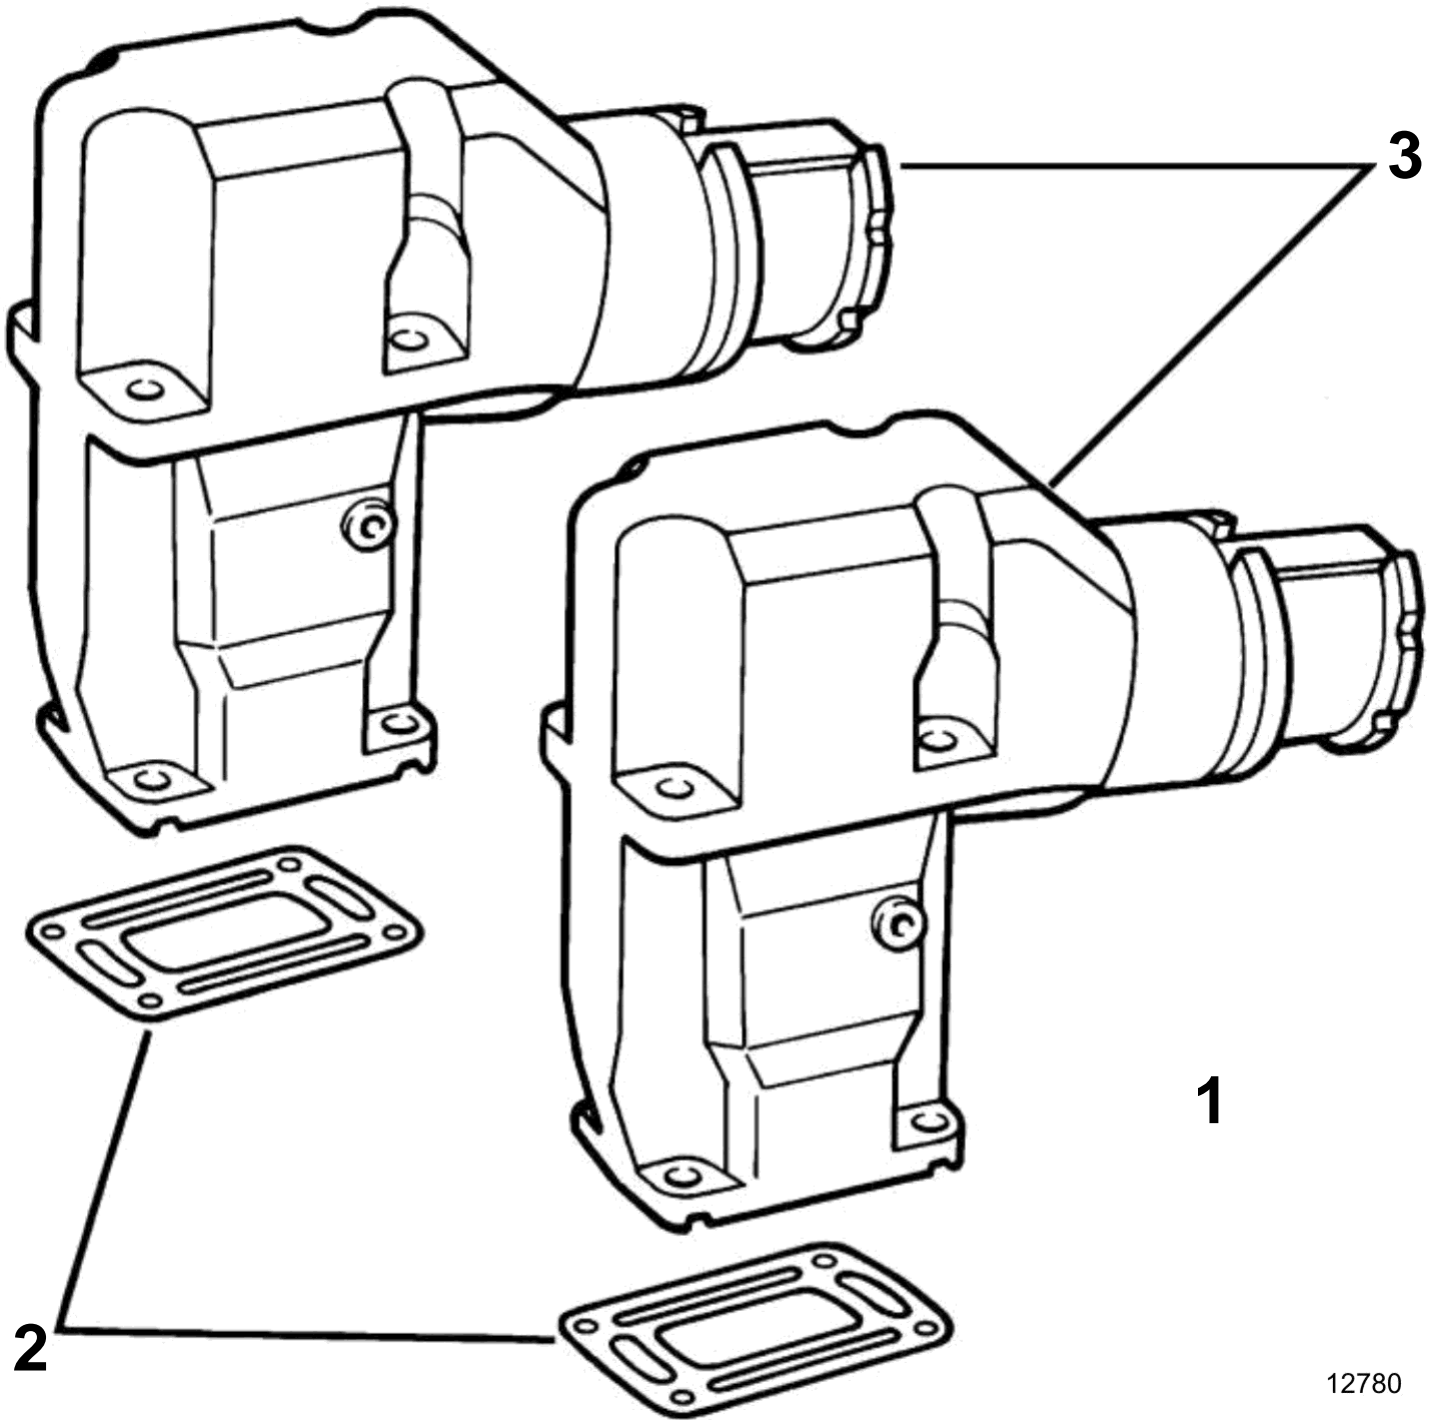

7.4GLPNCA, 7.4GLPNCS, 7.4GLPNCM, 7.4GLPNCB, 7.4GIINCCCE, 7.4GIINCSCE, 7.4GIPNCACE, 7.4GIPNCBCE, 7.4GIPNCMCE, 7.4GIPNCSCE, 7.4GLINCC, 7.4GLINCS, 7.4GSIINCC, 7.4GSIINCS, 7.4GSIXNCB, 7.4GSIXNCM, 8.2GSIXNCB

12780

7.4GLPNCA, 7.4GLPNCS, 7.4GLPNCM, 7.4GLPNCB, 7.4GIINCCCE, 7.4GIINCSCE, 7.4GIPNCACE, 7.4GIPNCBCE, 7.4GIPNCMCE, 7.4GIPNCSCE, 7.4GLINCC, 7.4GLINCS, 7.4GSIINCC, 7.4GSIINCS, 7.4GSIXNCB, 7.4GSIXNCM, 8.2GSIXNCB

REF	PART NO.	QTY	DESCRIPTION	SEE SEC.	NOTES
1	3850497	1	Exhaust pipe		
2	3850496	2	• Gasket • Bulletin P-25-1-1	P-25-1-1-EN	Riser Gasket Replaced
3		2	• Exhaust pipe