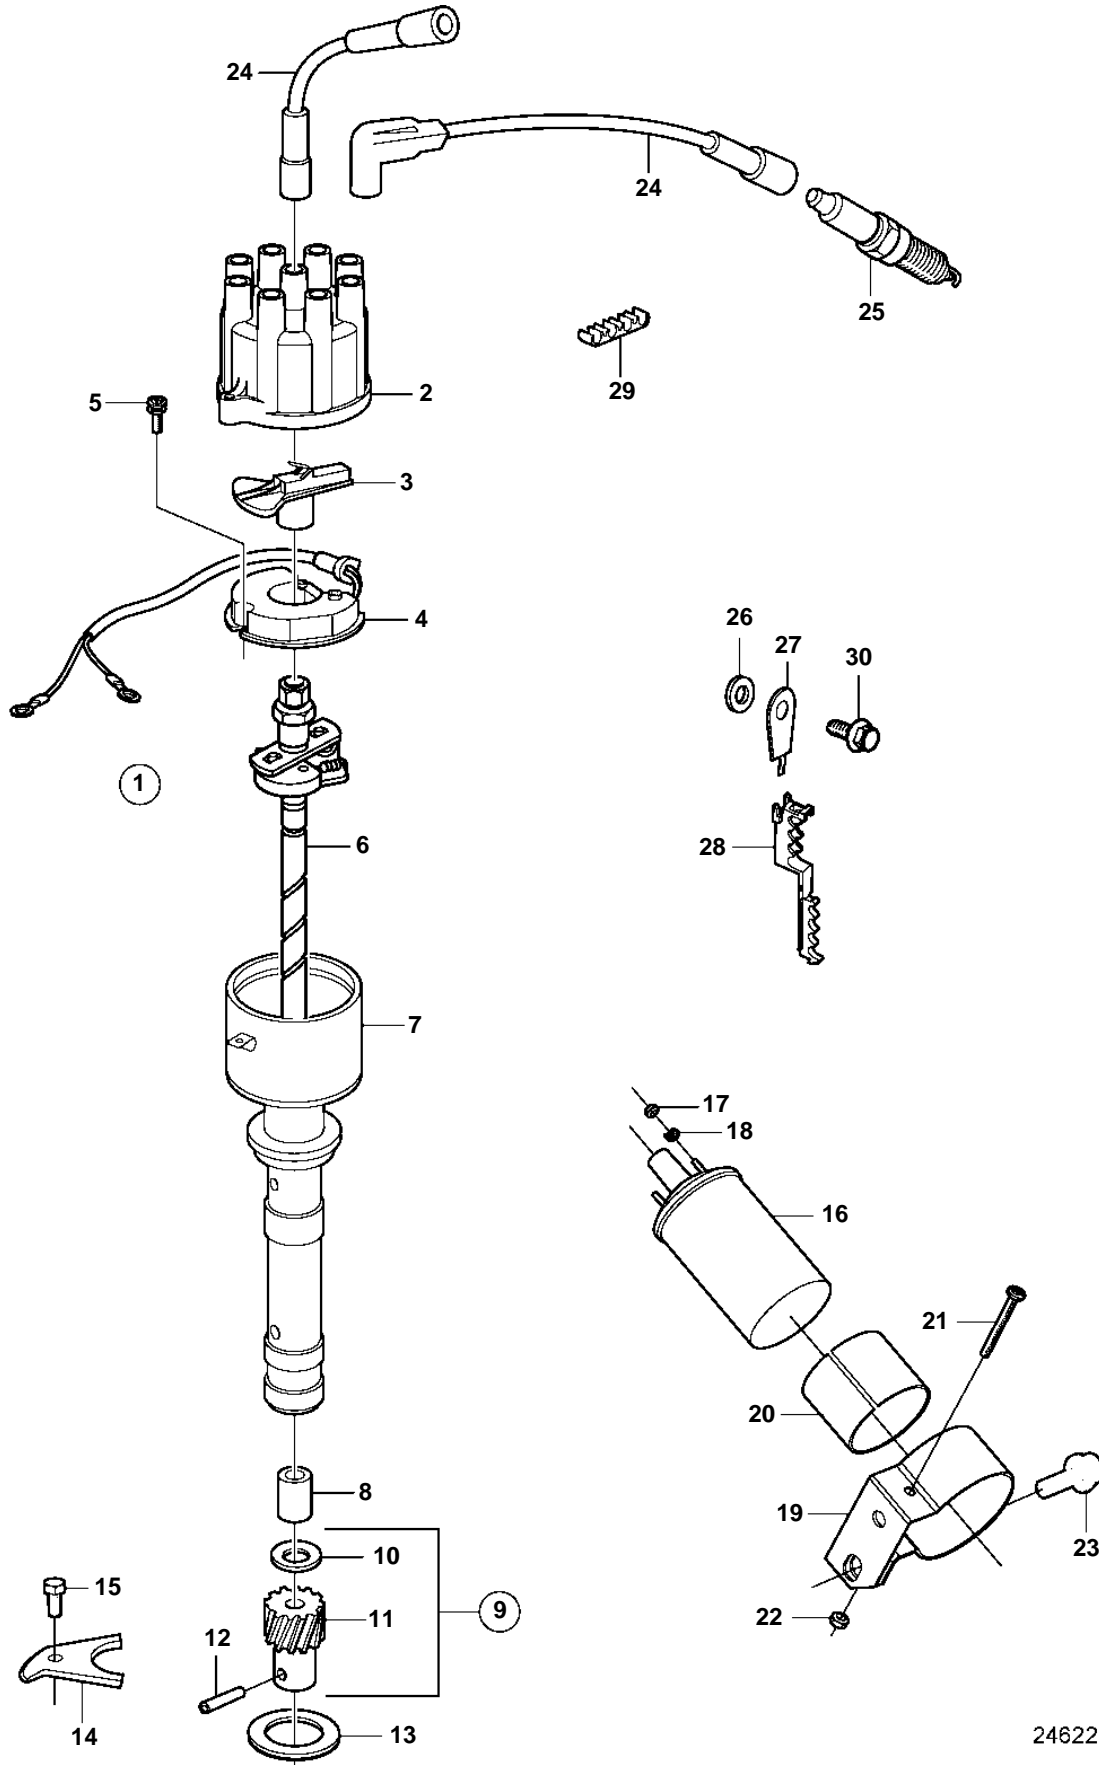

7.4GLINCC, 7.4GLINCS

24622

7.4GLINCC, 7.4GLINCS

REF	PART NO.	QTY	DESCRIPTION	NOTES
1	3850521	1	Distributor	
2	3853815	1	• Distributor cap	
3	3853801	1	• Rotor	
4	3854077	1	• Module	
5		2	• Screw	not sold separately
6		1	• Shaft	not sold separately
		1	• Spring kit	
7		1	• Housing	not sold separately
8		1	• Bearing	
9	3853888	1	• Gear set	
10		1	• • Washer	not sold separately
11			• • Gear	not sold separately
12		1	• • Pin	not sold separately
13	3852109	1	Gasket	
14	3852108	1	Clamp	
15	3856129	1	Screw	
16	3852217	1	Ignition coil	
17	3852064	2	Nut	
18	3852001	2	Lock washer	
19		1	Clamp	
20	3853236	1	Spacer	
21	3852126	1	Screw	
22	3852079	1	Nut	
23	3860163	1	Screw	
24	3851821	1	Ignition cable kit	
25	3851861	2	Spark plug kit	4 PACK
	3851860	1	Spark plug kit	24 PACK
26	3852116	2	Washer	
27		2	Bracket	
28	3852619	4	Retainer	
29	3852491	2	Retainer	
30	3853419	2	Screw