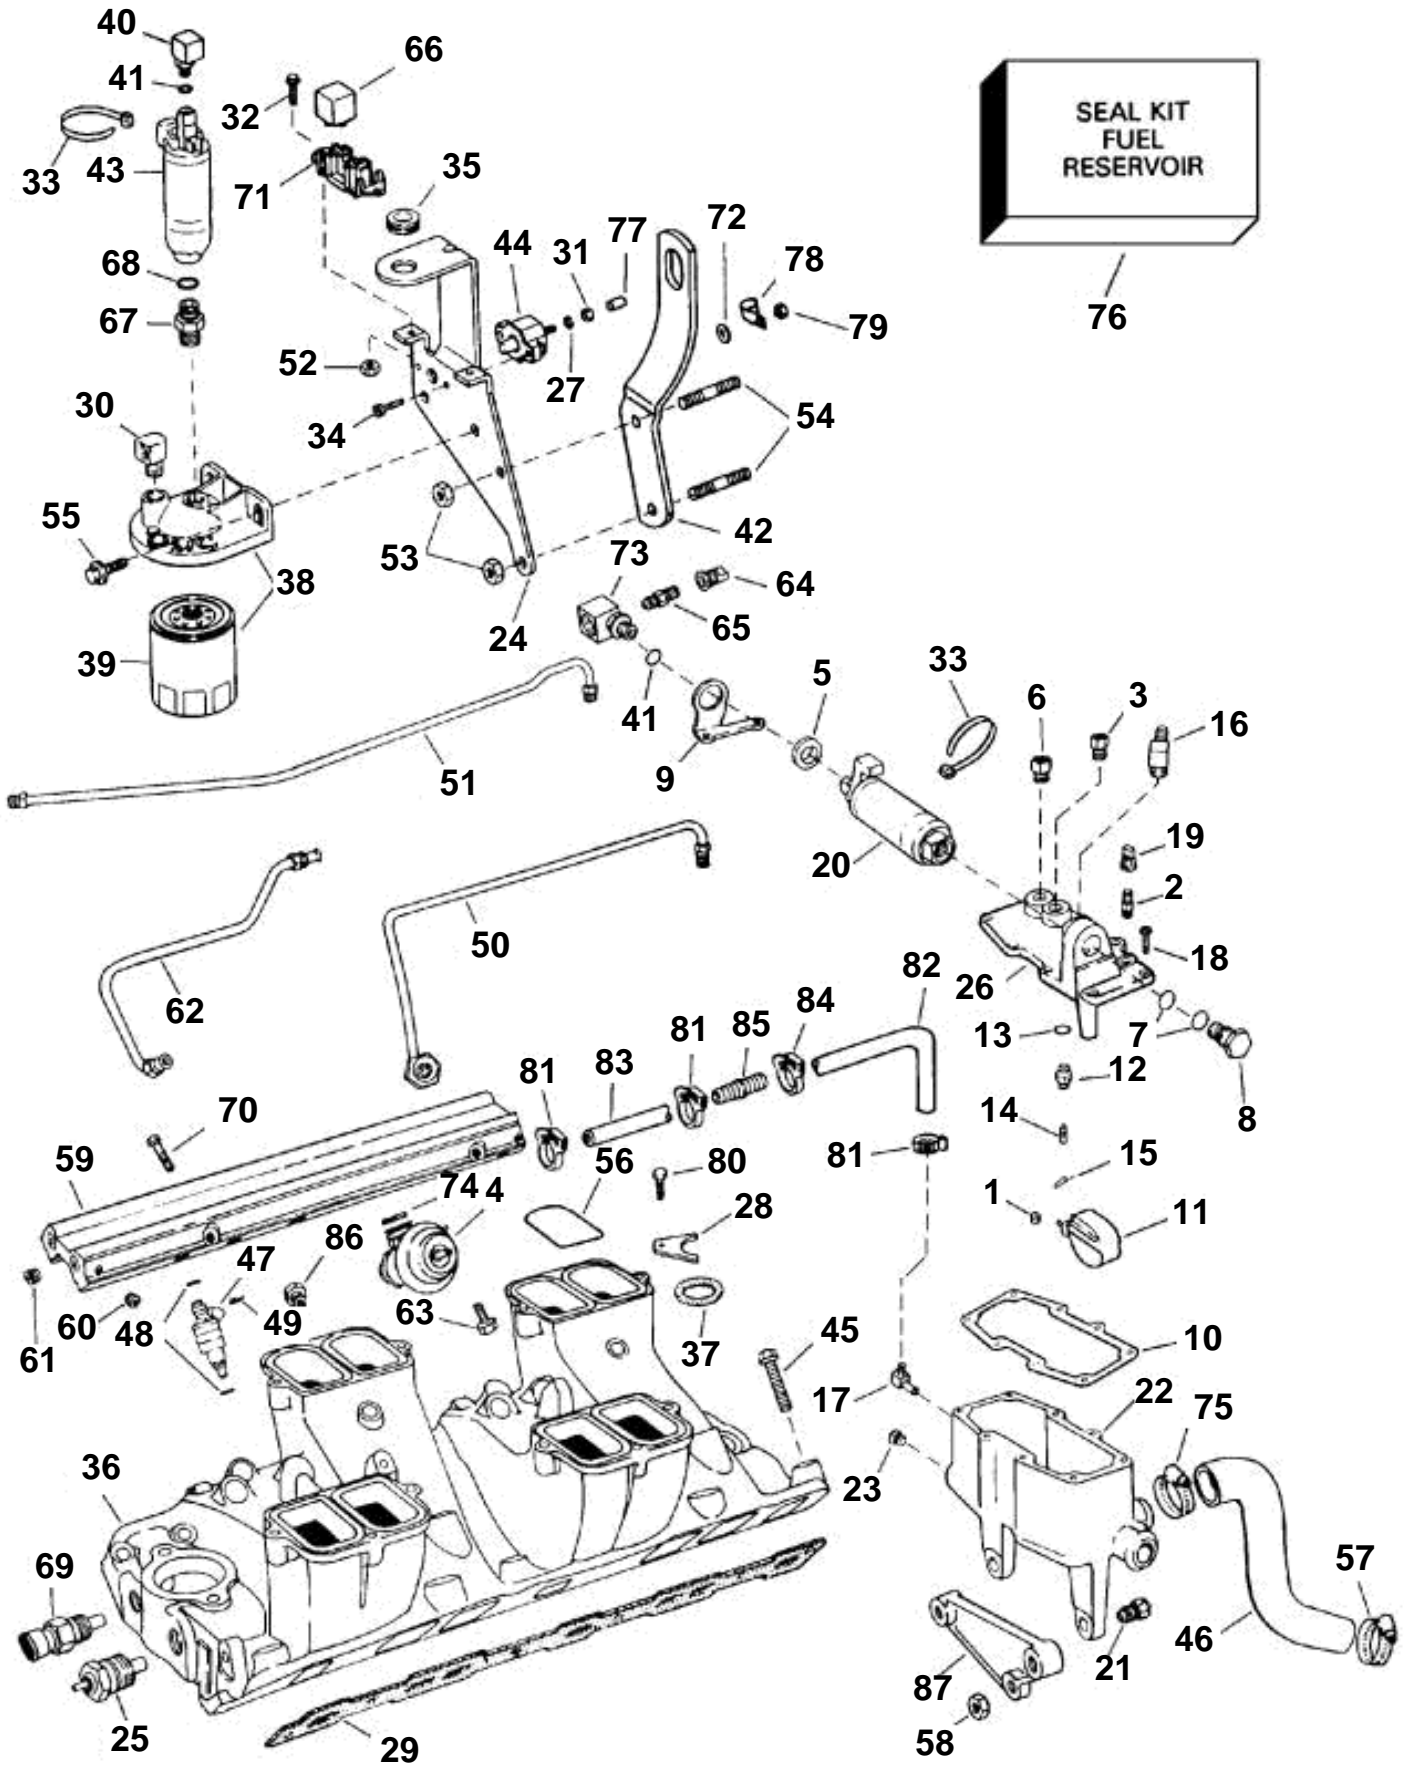

7.4GSIINCC, 7.4GSIINCS, 7.4GSIXNCB, 7.4GSIXNCM, 8.2GSIXNCB

7.4GSIINCC, 7.4GSIINCS, 7.4GSIXNCB, 7.4GSIXNCM, 8.2GSIXNCB

REF	PART NO.	QTY	DESCRIPTION	NOTES
1	3852034	1	Retainer, Float pin	
2	3854152	1	Valve, Reservoir assy	
3	3852462	1	Fitting, Fuel line to reservoir	
4	3854517	1	Pressure sensor	
5	3852481	1	Grommet, Fuel pump to cover	Reservoir assy
6	3852017	1	Adapter, Fuel line	LP pump to reservoir
7	3853642	2	O-ring, Retainer, fuel pump	
8	3853572	1	Hollow screw, Fuel pump to cover	Reservoir assy
9	3853573	1	Bracket, Fuel pump grommet	Reservoir assy
10	3853574	1	Gasket, Cover	Reservoir assy
11	3853575	1	Float, Reservoir assy	
12	3853576	1	Seat, Float needle	Reservoir assy
13	3853577	1	Gasket, Float needle seat	Reservoir assy
14	3853578	1	Needle, Float	Reservoir assy
15	3853579	1	Clip, Needle to float	Reservoir assy
16	3853597	1	Elbow, Vent, reservoir to intake	
17	3852480	1	Riser, Reservoir to thermostat hsg	
18	3853606	8	Screw, Cover to reservoir	Reservoir assy
19	3853616	1	Protective cap, Pressure valve	
20	3855958	1	Fuel pump, High pressure	
21	3853558	2	Flange screw	
22	3854149	1	Tank	
23		1	· Plug, Reservoir assy	
	3852167	1	· Plug, Reservoir drain	
24	3856439	1	Bracket, Fuel filter and fuel pump	
25	3852029	1	Sender, Water temperature	
	872068	1	Sender, Water temperature, dual station	
26	3854405	1	Cover, Reservoir assy	
27	3852001	2	Lock washer, Circuit breaker	
28	3852108	1	Clamp, Distributor to engine	
29	3854095	1	Inlet gasket kit, Intake manifold	GSi, DPX
30	3852013	1	Elbow, Inlet, fuel filter cover	
31	3852064	2	Nut, Circuit breaker	
32	3852208	2	Screw, Relay & cable assy	
33		2	Lock strap, Engine cable to fuel pump	
34	3853620	2	Screw, Circuit breaker to bracket	Electrical ignition
35	3852481	1	Grommet, Fuel pump to bracket	
36		1	Manifold, Lower	GSi, DPX
37	3852109	1	Gasket, Distributor	
38	3850861	1	Cover	
		1	· Cover, Fuel filter	
39	3851218	1	· Fuel filter	
40	3853494	1	Fitting, Fuel line to fuel pump	
41	3850820	2	· O-ring, Fitting	
42	3854377	2	Bracket, Cylinder head	
43	3854902	1	Fuel pump, Low pressure	
44	3854162	1	Breaker, 12.5A	
45	3854654	4	Screw, Intake manifold, long	
46	3854853	1	Hose, Vapor separator to oil cooler	
47	3854518	8	Injector	
48	3855192	16	O-ring, Fuel injector	
49	3855191	8	Clip, Fuel injector	
50	3854646	1	Fuel pipe, Fuel regulator to reservoir	
51		1	Fuel pipe, Low pressure pump to reservoir	
52	3852077	2	Nut, Relay to fuel pump mtg. brkt	
53	3853273	2	Lock nut, Stud, bracket to cylinder head	
54	3852117	1	Stud, Lift bracket & fuel pump bracket	
55	3853393	1	Screw, Fuel filter, oil tube, & spacer to brkt	
56	3854515	8	O-ring, Manifold	
57	3852098	1	Clamp, Hose to gimbal	
58	3850657	2	Nut	
59	3854574	1	Fuel pipe	
60		2	· Plug, Fuel rail, 1/16-27 NPTF	