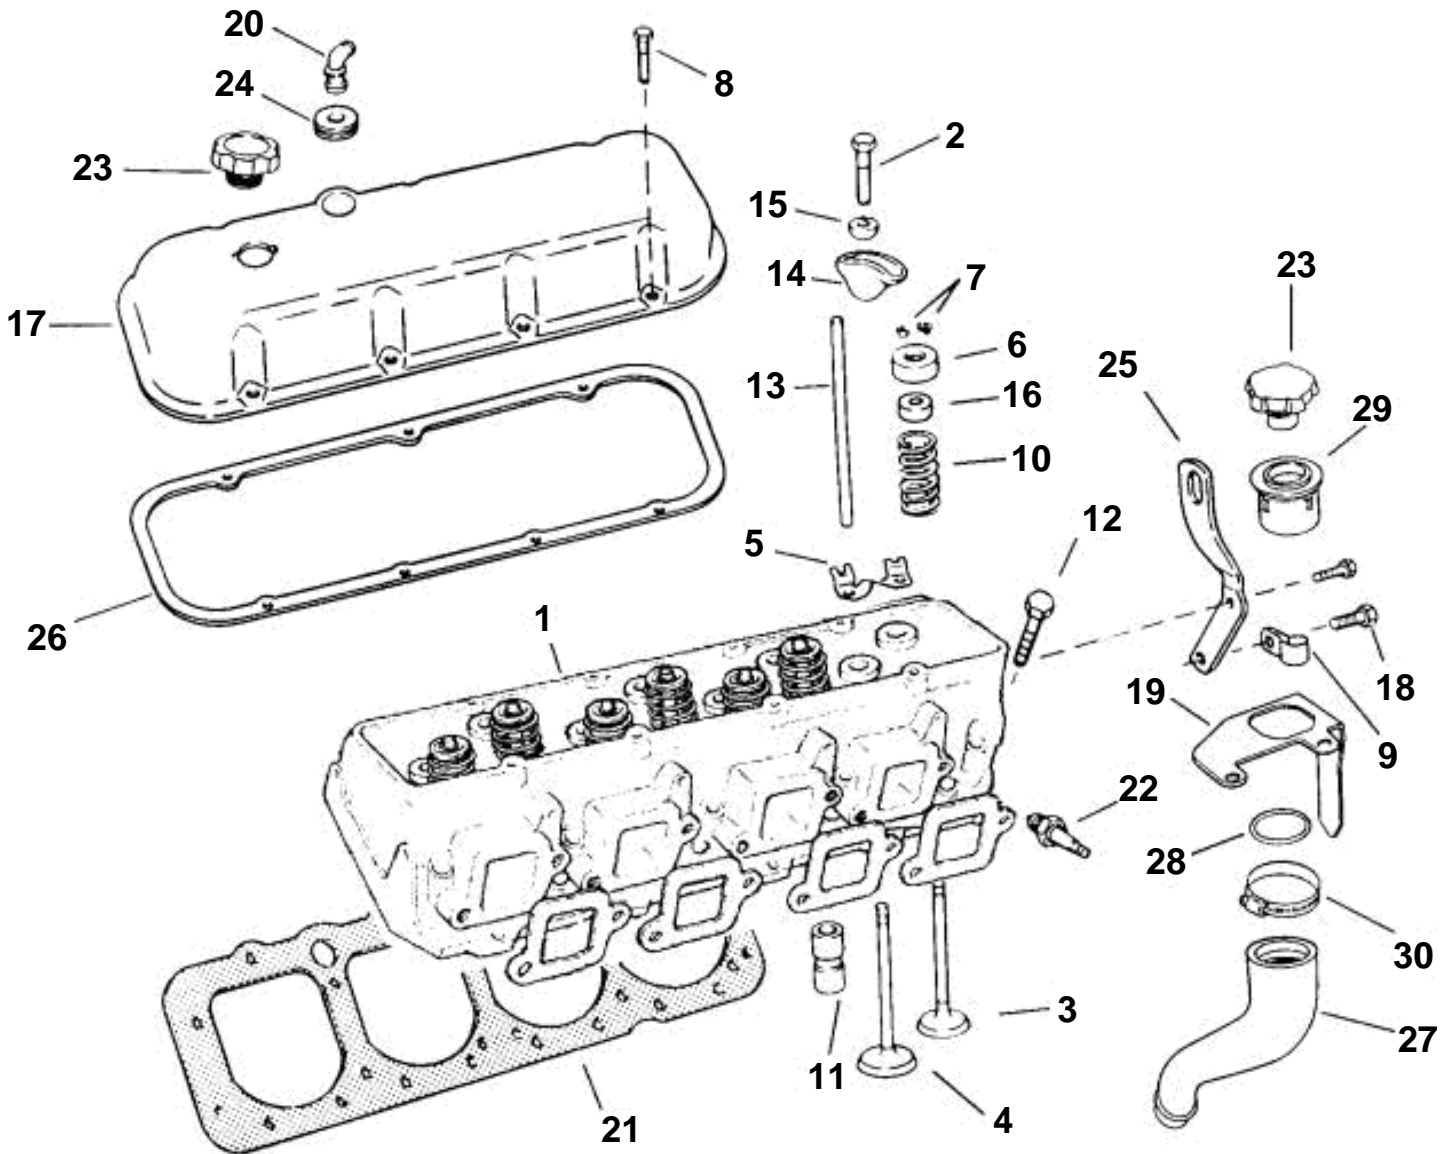

7.4GSIINCS, 7.4GSIXNCM

7.4GSIINCS, 7.4GSIXNCM

REF	PART NO.	QTY	DESCRIPTION	NOTES
1	3855053	2	Cylinder head	
2	3853504	16	Screw, Rocker arm	
3	3853349	8	Inlet valve, Standard	
		1	Valve, 0.015 in. OS	
	3853417	1	Valve, 0.030 in. OS	
4	3853350	8	Exhaust valve, Standard	
		1	Exhaust valve, 0.015 in. OS	
		1	Exhaust valve, 0.030 in. OS	
5	3853516	8	Guide, Push rod	
6	3855054	16	Valve cap, Valve spring	
7	3853351	1	Valve cotter, Valve stem	
8	3853503	14	Screw, Valve cover	
9	3852837	1	Clamp, Steering hose	
10	3853543	16	Valve spring, Valve	
	3853352	16	Washer, Valve spring	Not shown
11	3854099	16	Lifter	
12	3854766	24	Flange screw, Cylinder head, long	
	3854767	8	Lock screw, Cylinder head, short	
13	3853526	8	Push rod, Intake valve	
	3853525	8	Push rod, Exhaust valve	
14	3853524	16	Rocker arm, Valve	
15	3853499	16	Ball, Rocker arm	
16	3855049	16	Valve stem seal	
17	3853507	2	Valve cover, Valve cover	
18	3853266	1	Screw, Lift bracket	
19		1	Bracket, Oil fill & shift module to exhaust elbow	
20	3852104	2	Elbow, Valve cover	
21	3853511	2	Cyl.head.gasket, Cylinder head	7.4L
22	3851861	2	Spark plug kit, 4 pack	
23	3853505	2	Oil filler cap, Oil , valve cover	
24	3853562	2	Grommet, Valve cover	
25	3854377	2	Bracket, Cylinder head	
26	3853513	2	Gasket, Valve cover	
27	856966	3	Hose, Oil fill	
28	3854885	1	O-ring, Oil fill hose neck to bracket	
29	3854816	1	Hose connection, to exhaust elbow bracket	
30	3854978	1	Clamp, Oil filler hose to neck	