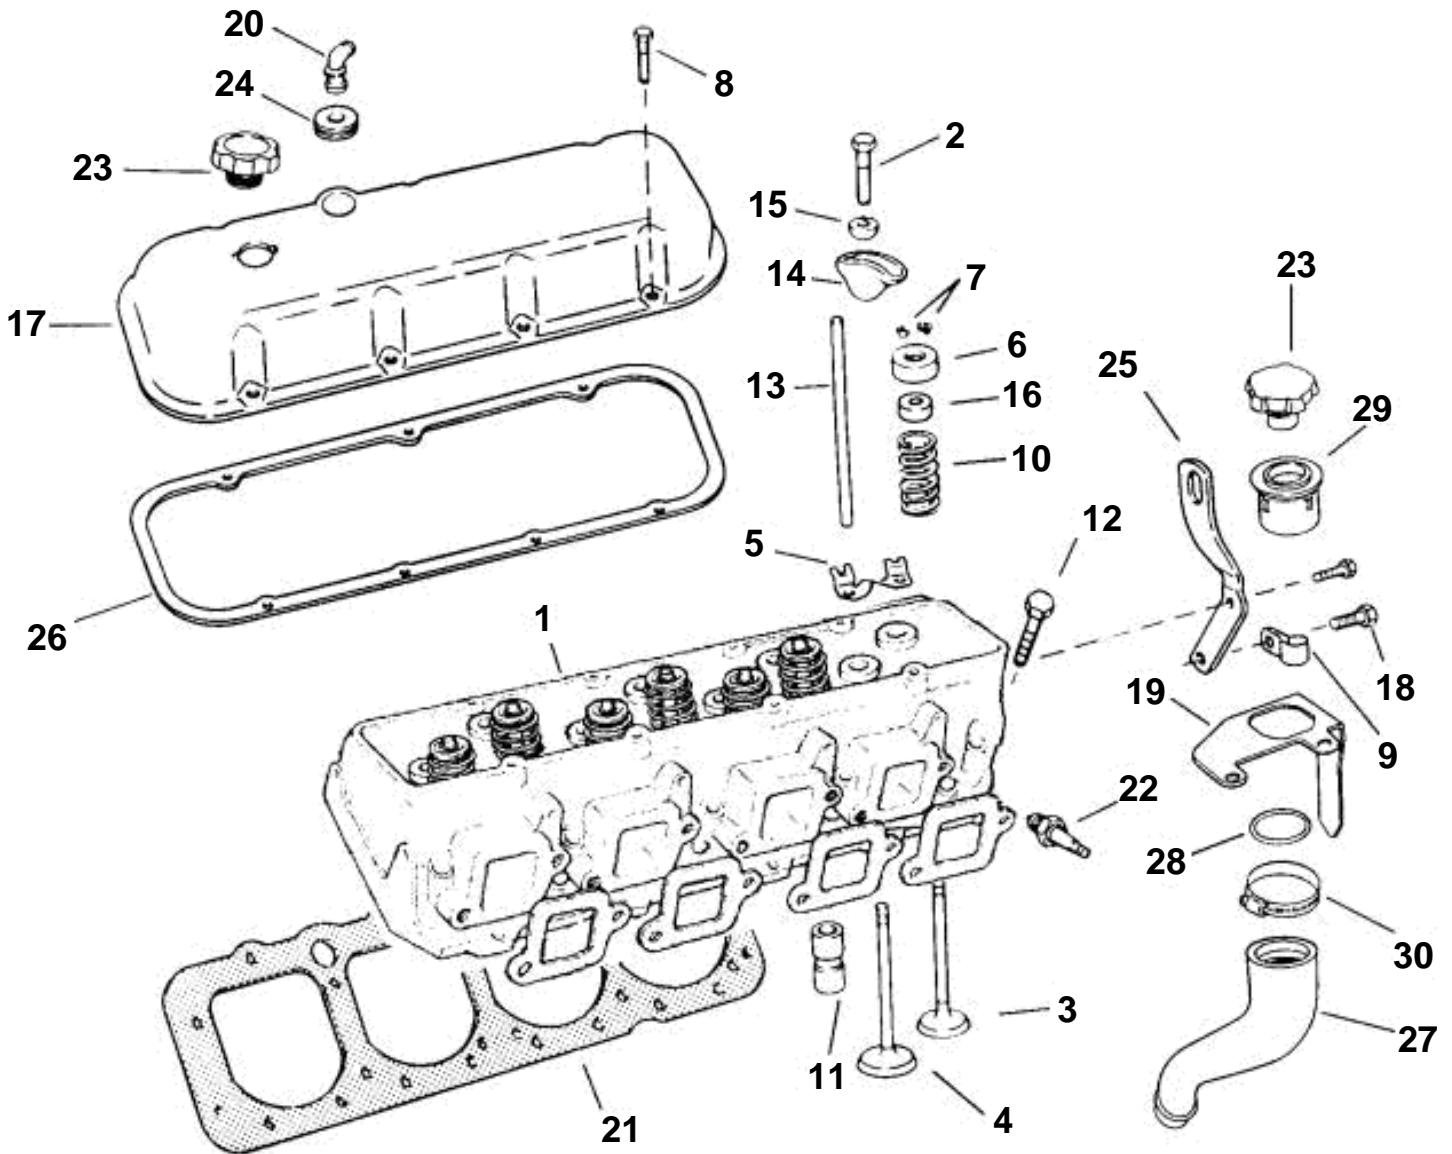

7.4GSIINCC, 7.4GSIXNCB, 8.2GSIXNCB

7.4GSIINCC, 7.4GSIXNCB, 8.2GSIXNCB

REF	PART NO.	QTY	DESCRIPTION	NOTES
1	3855053	2	Cylinder head	
2	3853504	16	Screw, Rocker arm	
3	3853349	8	Inlet valve, Standard	
		1	Valve, 0.015 in. OS	
	3853417	1	Valve, 0.030 in. OS	
4	3853350	8	Exhaust valve, Standard	
		1	Exhaust valve, 0.015 in. OS	
		1	Exhaust valve, 0.030 in. OS	
5	3853516	8	Guide, Push rod	
6	3855054	16	Valve cap, Valve spring	
7	3853351	1	Valve cotter, Valve stem	
8	3853503	14	Screw, Valve cover	
9	3852837	1	Clamp, Steering hose	
10	3853543	16	Valve spring, Valve	
	3853352	16	Washer, Valve spring	Not shown
11	3856022	16	Tappet	
	3856000	8	Guide, Lifter	Not shown
	3855999	2	Retainer, Lifter guide	Not shown
	3853358	4	Screw, retainer	Not shown
12	3854766	24	Flange screw, Cylinder head, long	
	3854767	8	Lock screw, Cylinder head, short	
13	3853526	8	Push rod, Intake valve	
	3853525	8	Push rod, Exhaust valve	
14	3856017	16	Rocker arm, Valve	
15	3855978	16	Ball, Rocker arm	
16	3855049	16	Valve stem seal	
17	3856028	2	Valve cover, Valve cover	
18	3853266	1	Screw, Lift bracket	
19		1	Bracket, Oil fill & shift module to exhaust elbow	
20	3852104	2	Elbow, Valve cover	
21	3853511	2	Cyl.head.gasket, Cylinder head	7.4L
22	3851861	2	Spark plug kit, 4 pack	
23	3853505	2	Oil filler cap, Oil , valve cover	
24	3853562	2	Grommet, Valve cover	
25	3854377	2	Bracket, Cylinder head	
26	3853513	2	Gasket, Valve cover	
27	856966	3	Hose, Oil fill	
28	3854885	1	O-ring, Oil fill hose neck to bracket	
29	3854816	1	Hose connection, to exhaust elbow bracket	
30	3854978	1	Clamp, Oil filler hose to neck	