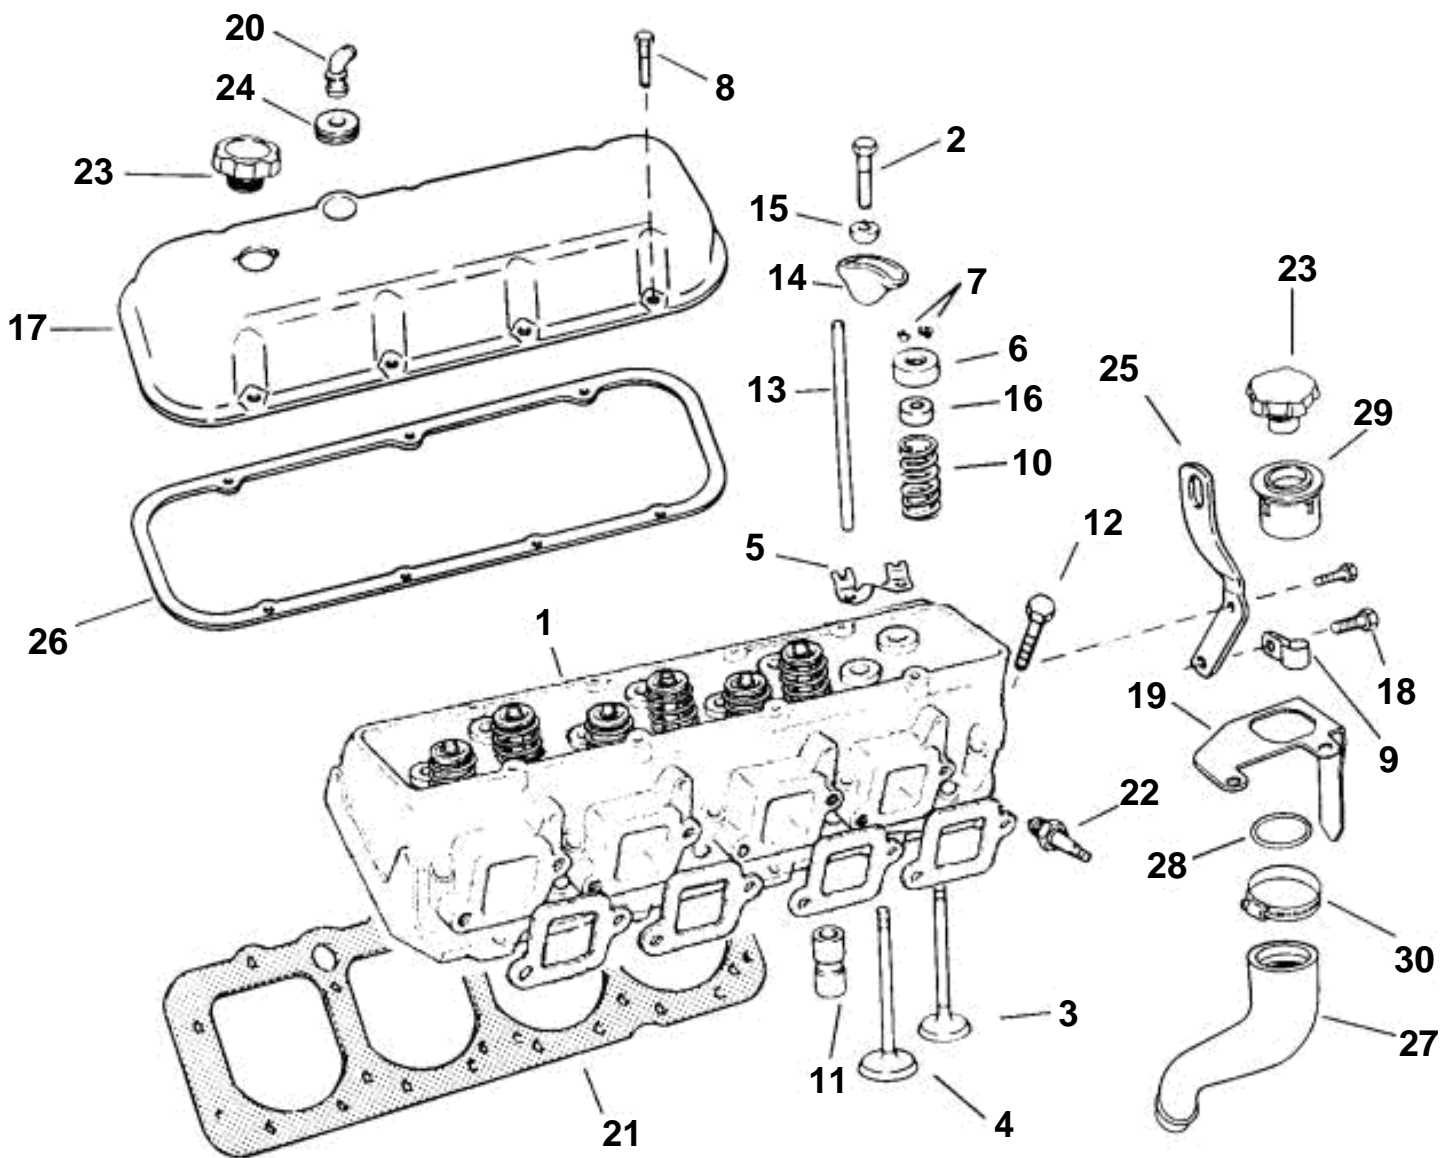

7.4GLPNCS, 7.4GLPNCB, 7.4GIINCCCE, 7.4GIPNCBCE, 7.4GIPNCSCE, 7.4GLINCC

7.4GLPNCS, 7.4GLPNCB, 7.4GIINCCCE, 7.4GIPNCBCE, 7.4GIPNCSCE, 7.4GLINCC

REF	PART NO.	QTY	DESCRIPTION	NOTES
1	3854768	2	Cylinder head	GL, Gi
2	3853504	16	Screw, Rocker arm	
3	3853485	8	Inlet valve, Standard	7.4 GL, Gi, GSi
4		8	Exhaust valve, Standard	7.4 GL, Gi, GSi
	3853489	1	Exhaust valve, 0.015 in. OS	GL, Gi
	3853490	1	Exhaust valve, 0.030 in. OS	GL, Gi
5	3853515	8	Guide, Push rod	7.4 GL, Gi, GSi
6	3855977	8	Cap, intake	GL, Gi
	3855988	8	Rotator, exhaust	
7	3853351	1	Valve cotter, Valve stem	
8	3853503	14	Screw, Valve cover	
9	3852837	1	Clamp, Steering hose	
10	3855992	16	Valve spring, Valve	GL, Gi
11	3855987	16	Tappet	GL, Gi
	3856000	8	Guide, Lifter	Not shown
	3855999	2	Retainer, Lifter guide	Not shown
	3853358	4	Screw, retainer	Not shown
12	3854766	24	Flange screw, Cylinder head, long	
	3854767	8	Lock screw, Cylinder head, short	
13	3856029	8	Push rod, Intake valve	GL, Gi
	3856030	8	Push rod, Exhaust valve	GL, Gi
14	3855980	16	Rocker arm, Valve	GL, Gi
15	3855978	16	Ball, Rocker arm	
16	3853521	16	Valve stem seal	GL, Gi
17	3856028	2	Valve cover	
18	3853266	1	Screw, Lift bracket	
19		1	Bracket, Oil fill & shift module to exhaust elbow	
20	3852104	2	Elbow, Valve cover	
21	3853511	2	Cyl.head.gasket, Cylinder head	7.4 GL, Gi, GSi
22	3851861	2	Spark plug kit, 4 pack	
23	3853505	2	Oil filler cap, Oil , valve cover	
24	3853562	2	Grommet, Valve cover	
25	3854377	2	Bracket, Cylinder head	
26	3853513	2	Gasket, Valve cover	
27	856966	3	Hose, Oil fill	
28	3854885	1	O-ring, Oil fill hose neck to bracket	
29	3854816	1	Hose connection, to exhaust elbow bracket	
30	3854978	1	Clamp, Oil filler hose to neck	