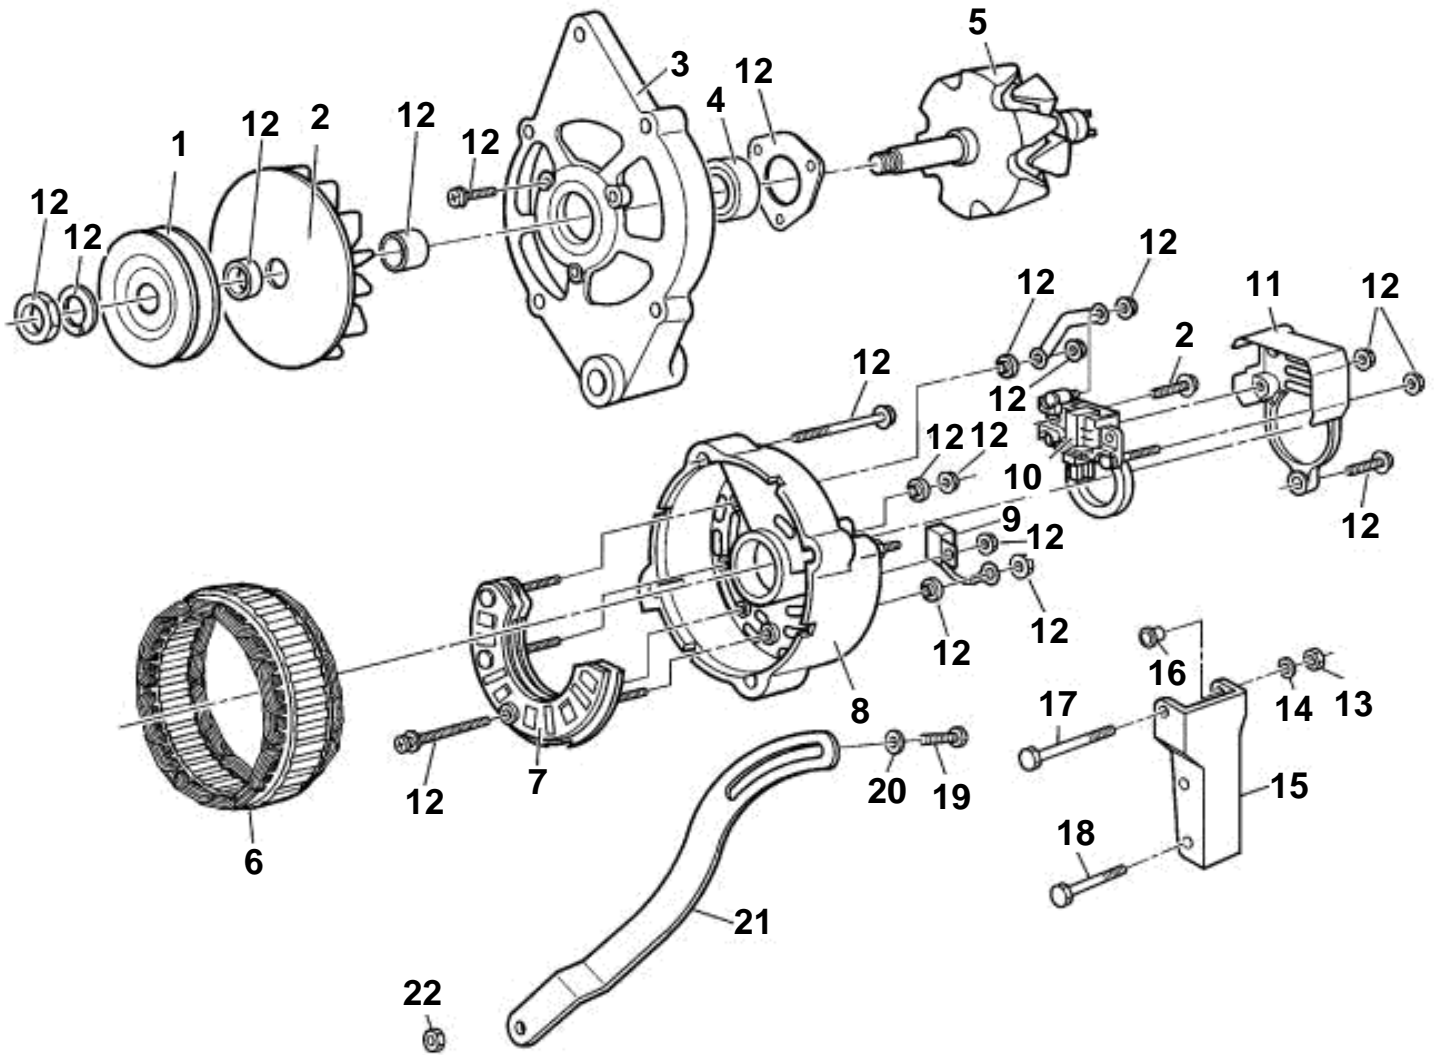

7.4GLPLKD, 7.4GLPLKE

7.4GLPLKD, 7.4GLPLKE

REF	PART NO.	QTY	DESCRIPTION	NOTES
1	3857561	1	Alternator kit	
		1	· Alternator	
	3857058	1	· Pulley	
2	3857059	1	· Fan	
3	3857060	1	· Bracket	
4	3857061	1	· Bearing	
5		1	· Rotor	
6		1	· Stator	
7	3857065	1	· Rectifier	
8	3857064	1	· Bracket	
9	3857066	1	· Condenser kit	
10	3857067	1	· Regulator	
11	3857068	1	· Cover	
12	3857245	1	· Screw kit	
13	3852051	1	Nut, Alternator to bracket	
14	3852058	1	Washer, Alternator to bracket	Rear
15		1	Bracket, Alternator	
16	3852740	1	· Bushing	
17	3853367	1	Screw, Alternator to bracket	
18	3853558	1	Flange screw, Alternator bracket to cylinder head	Short
	3854387	1	Screw, Alternator bracket to cylinder head	Long
19	3853399	1	Screw, Alternator brace to alternator	
20	3852054	1	Washer, Brace to alternator	
21	3855600	1	Brace, Alternator to water pump	
22	3853403	1	Nut, Brace to alternator	