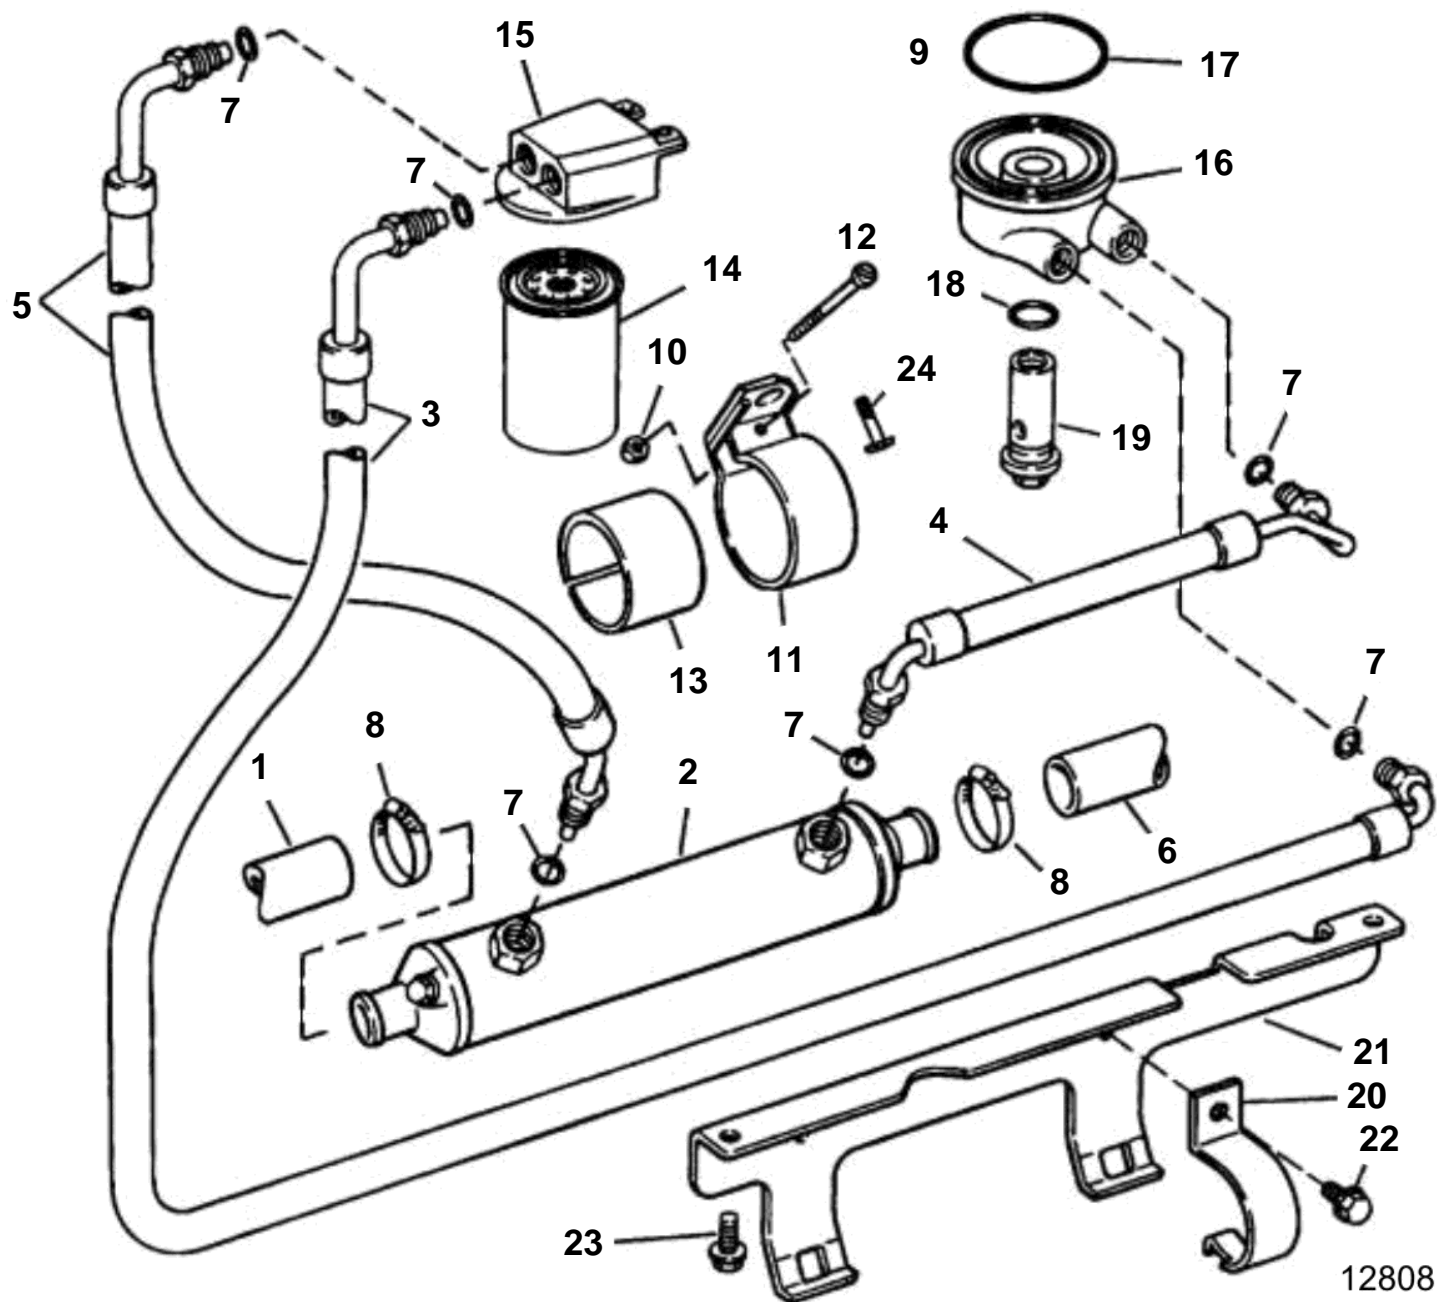

7.4GLPHUS, 7.4GIPHUSCE, 7.4GSIXHUS, 7.4GLIHUB, 7.4GIIHUBCE

12808

7.4GLPHUS, 7.4GIPHUSCE, 7.4GSIXHUS, 7.4GLIHUB, 7.4GIIHUBCE

REF	PART NO.	QTY	DESCRIPTION	SEE SEC.	NOTES
1	3850419	1	Hose, Engine cooler to thermostat		
2	3853969	1	Oil cooler, Engine		GL
	3854113	1	Oil cooler, Engine		Gi, GSi
3	3853964	1	Hose, Oil filter to adapter		
4	3853965	1	Hose, Adapter to oil cooler		GL
	3854111	1	Hose, Adapter to oil cooler		Gi, GSi
5	3853966	1	Hose, Oil cooler to oil filter		
6	3853240	1	Hose, P/S cooler to engine cooler		GL
	3854760	1	Hose, P/S cooler to engine cooler		Gi, GSi
	3854848	1	Hose, P/S cooler to engine cooler		IB
7	3852011	6	O-ring, Hose to remote oil filter adapter		
8	3852602	3	Clamp, Hose, oil cooler		
9	3855996	1	Oil valve		Not shown
10	3852079	1	Nut, Oil cooler & bracket assy		
11		1	Clamp, Oil cooler & bracket assy, engine oil		GL
12	3852126	1	Screw, Oil cooler & bracket assy, engine oil		
13	3853236	1	Spacer, Oil cooler, engine oil		GL
14	835440	1	Oil filter		
			· Bulletin P-21-7-1	P-21-7-1-EN	Oil Filters, GM gas engines
15	3850959	1	Cover		
16	3853246	1	Adapter, Engine oil outlet		
17	3852470	1	O-ring, Oil filter adapter to engine		
18	3852089	1	O-ring, Retainer, adapter, engine oil		
19	3853495	1	Retainer, Oil filter adapter		
20	3853532	1	Bracket, Engine oil cooler to engine		Gi, GSi
21	3853535	2	Clamp, Oil cooler to bracket		Gi, GSi
22	3853399	1	Screw, Engine oil cooler clamp to bracket		
23	3853398	2	Screw, Engine oil cooler bracket to engine		Gi, GSi
24	3853393	1	Screw, Mount bracket & engine oil cooler		Port
	3852162	1	Washer, Spacer		Not shown