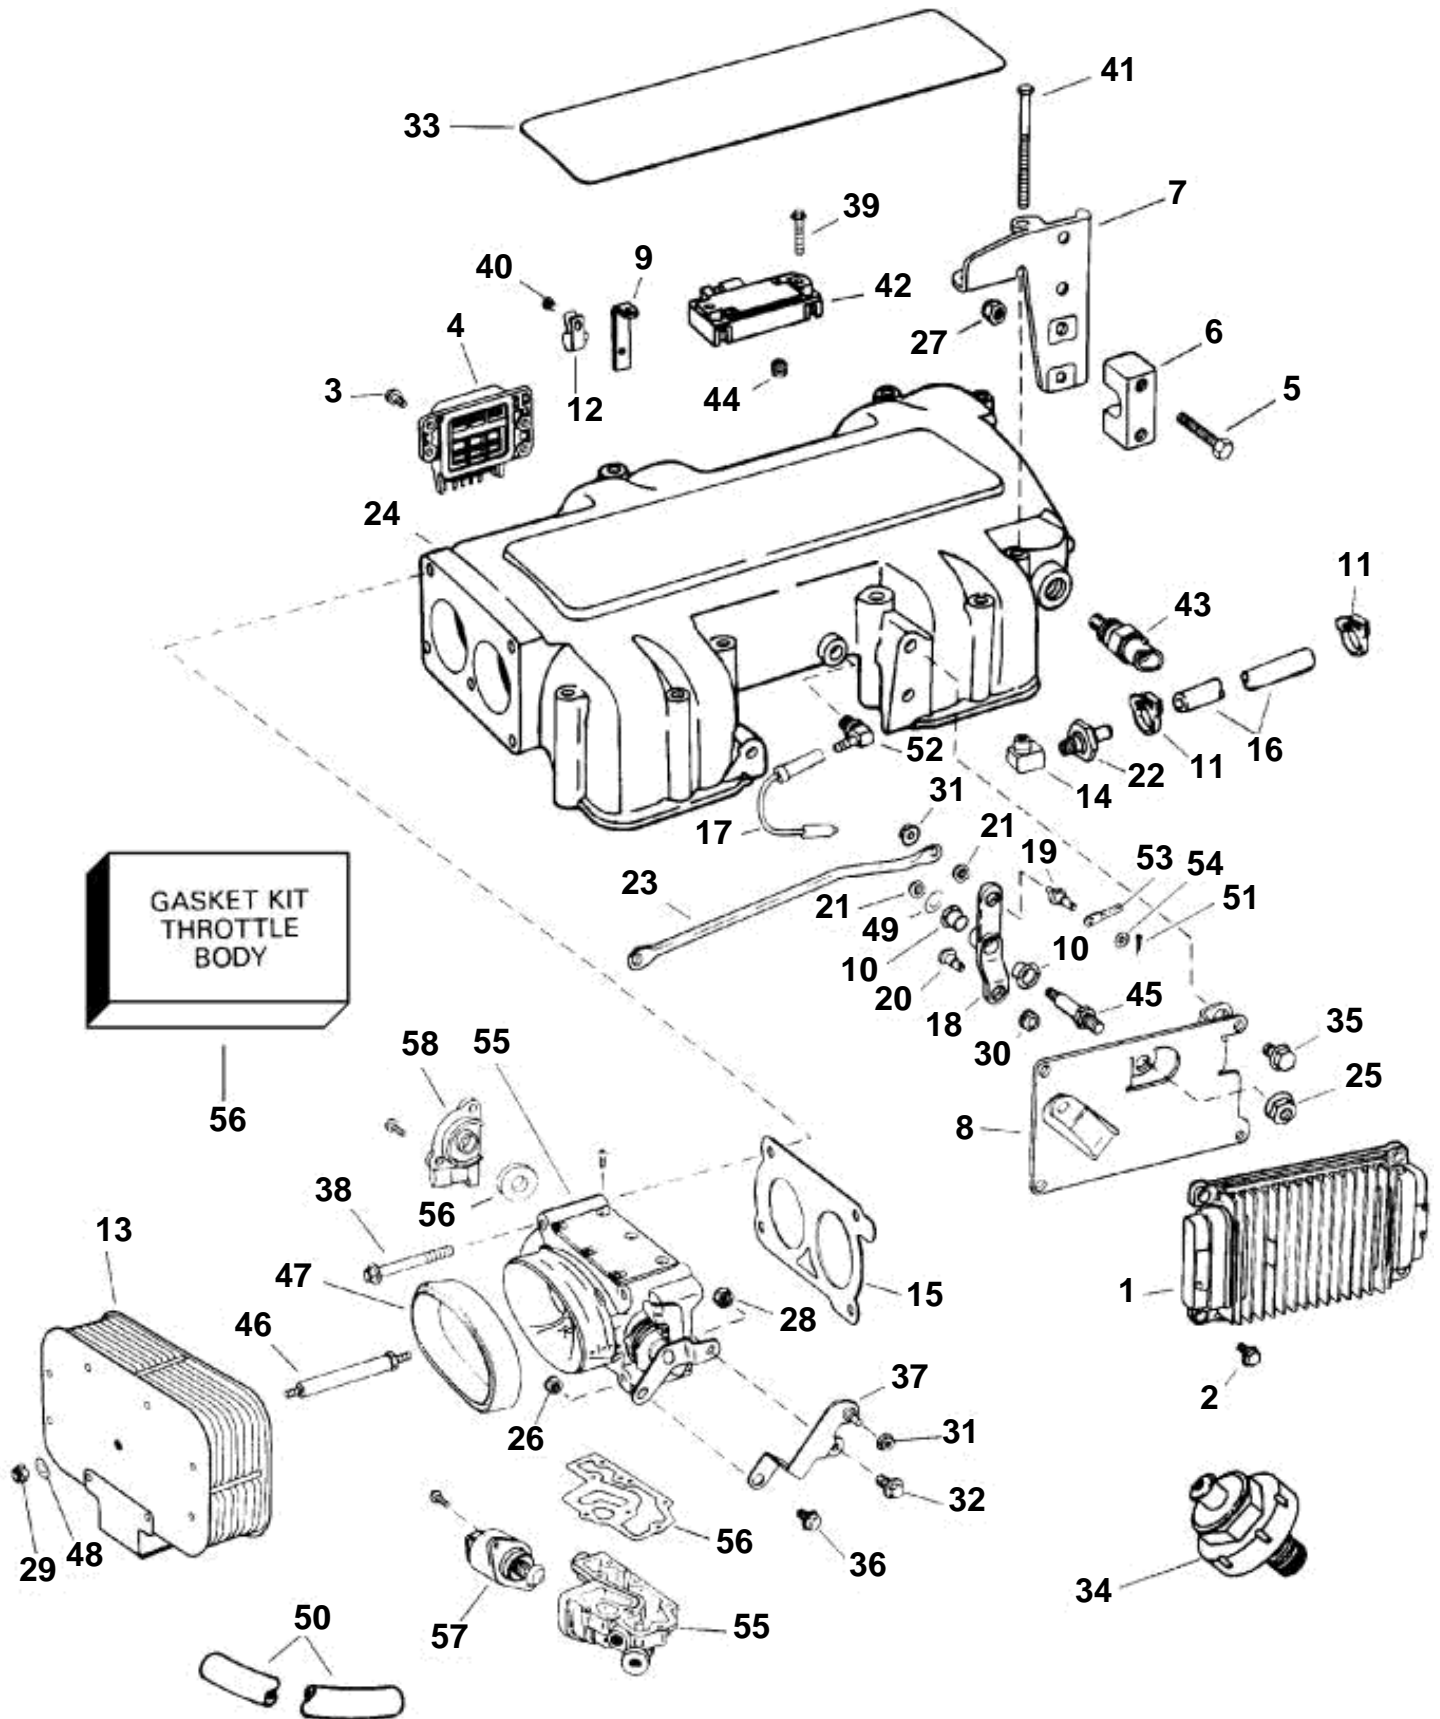

7.4GIPHUSCE, 7.4GIIHUBCE

7.4GIPHUSCE, 7.4GIIHUBCE

REF	PART NO.	QTY	DESCRIPTION	NOTES
1	3854803	1	Ecu	
2	3852115	4	Screw, ECM to bracket	
3	3852115	2	Screw, Knock sensor	
4	3854521	1	Control unit	
5	3852048	1	Screw	
6	3850266	1	Anchorage, Throttle cable	
7	3854569	1	Bracket, Throttle cable	
8		1	Bracket, ECM & throttle lever to manifold	
9	3854820	1	Bracket, Clamp, fuel line to intake manifold	
10	3852094	1	Bushing, Shaft, throttle lever pivot	
11	3852170	1	Clamp, Hose, reservoir to pulse limiter	Reservoir end
	3852529	1	Clamp, Hose, reservoir to pulse limiter	Limiter end
12		1	Clamp, Fuel line to bracket	
13	3854669	1	Flame shield	
14	3854675	1	Elbow, Pulse limiter to intake manifold	
15	3854520	1	Gasket, Throttle body	
16	3853582	1	Hose, Reservoir to pulse limiter	
17	3854677	1	Hose, Regulator to intake manifold	
18		1	Lever, To ECM module & throttle lever bracket	
19	3854742	1	Pin, Throttle cable lever	
20	3854743	1	Pin, Throttle cable lever	
21	3854744	2	Nut, Pins to throttle cable lever	
22	3852225	1	Impulse limiter, Reservoir to intake manifold	
23	3854648	1	Link, Throttle lever to lever	
24		1	Manifold, Upper intake	
25	3852005	1	Nut, Shaft, throttle lever pivot	
26	3852009	1	Nut, Lever & pin assy	
27	3852118	1	Nut, Anchor, throttle cable to bracket	
28	3852420	1	Lock nut, Screw, throttle lever to throttle body	
29	3852420	1	Lock nut, Flame arrestor to throttle body	
30	3853404	1	Lock nut, Throttle pivot shaft to bracket	
31	3853729	2	Nut, Link, throttle cable lever to lever	
32	3852053	1	Screw, Lever to throttle body	
33	3854991	1	Decal	7.4Gi
34		1	Knock sensor	
35	3853398	2	Screw, Bracket, ECM module & throttle pivot	
36	3853428	1	Screw, Throttle lever to throttle body	
37	3854566	1	Lever	
38	3854651	4	Screw, Throttle body to manifold	
39	3854655	2	Screw, MAP sensor	
40	3854897	1	Screw, Clamp, fuel line to bracket	
41	3855091	12	Screw, Upper to lower intake manifold	
42	3850396	1	Sensor	
43	3854527	1	Sender, Manifold air temperature (MAT)	
44	3854650	1	Seal, MAP sensor	
45	3854649	1	Control shaft, Pivot, throttle cable lever to bracket	
46	3854671	1	Stud, Flame arrestor to throttle body	
47	3854670	1	Grommet, Flame arrestor to throttle body	
48	3852184	1	Washer, Flame arrestor to throttle body	
49	3852189	1	Washer, Throttle lever to pivot shaft	
50	3852435	2	Hose, Flame arrestor to valve cover	Cut to length
51	3852052	1	Cotter pin	
52	3854679	1	Elbow, Intake manifold to reg. hose	
53	3850941	1	Adapter, Throttle cable	
54	3852193	1	Washer, Pin, throttle cable to lever	
55		1	Throttle	
56	3855193	1	• Repair kit, Throttle body	
57	3855194	1	• Sender	
58	3855296	1	• Sender, Throttle position	