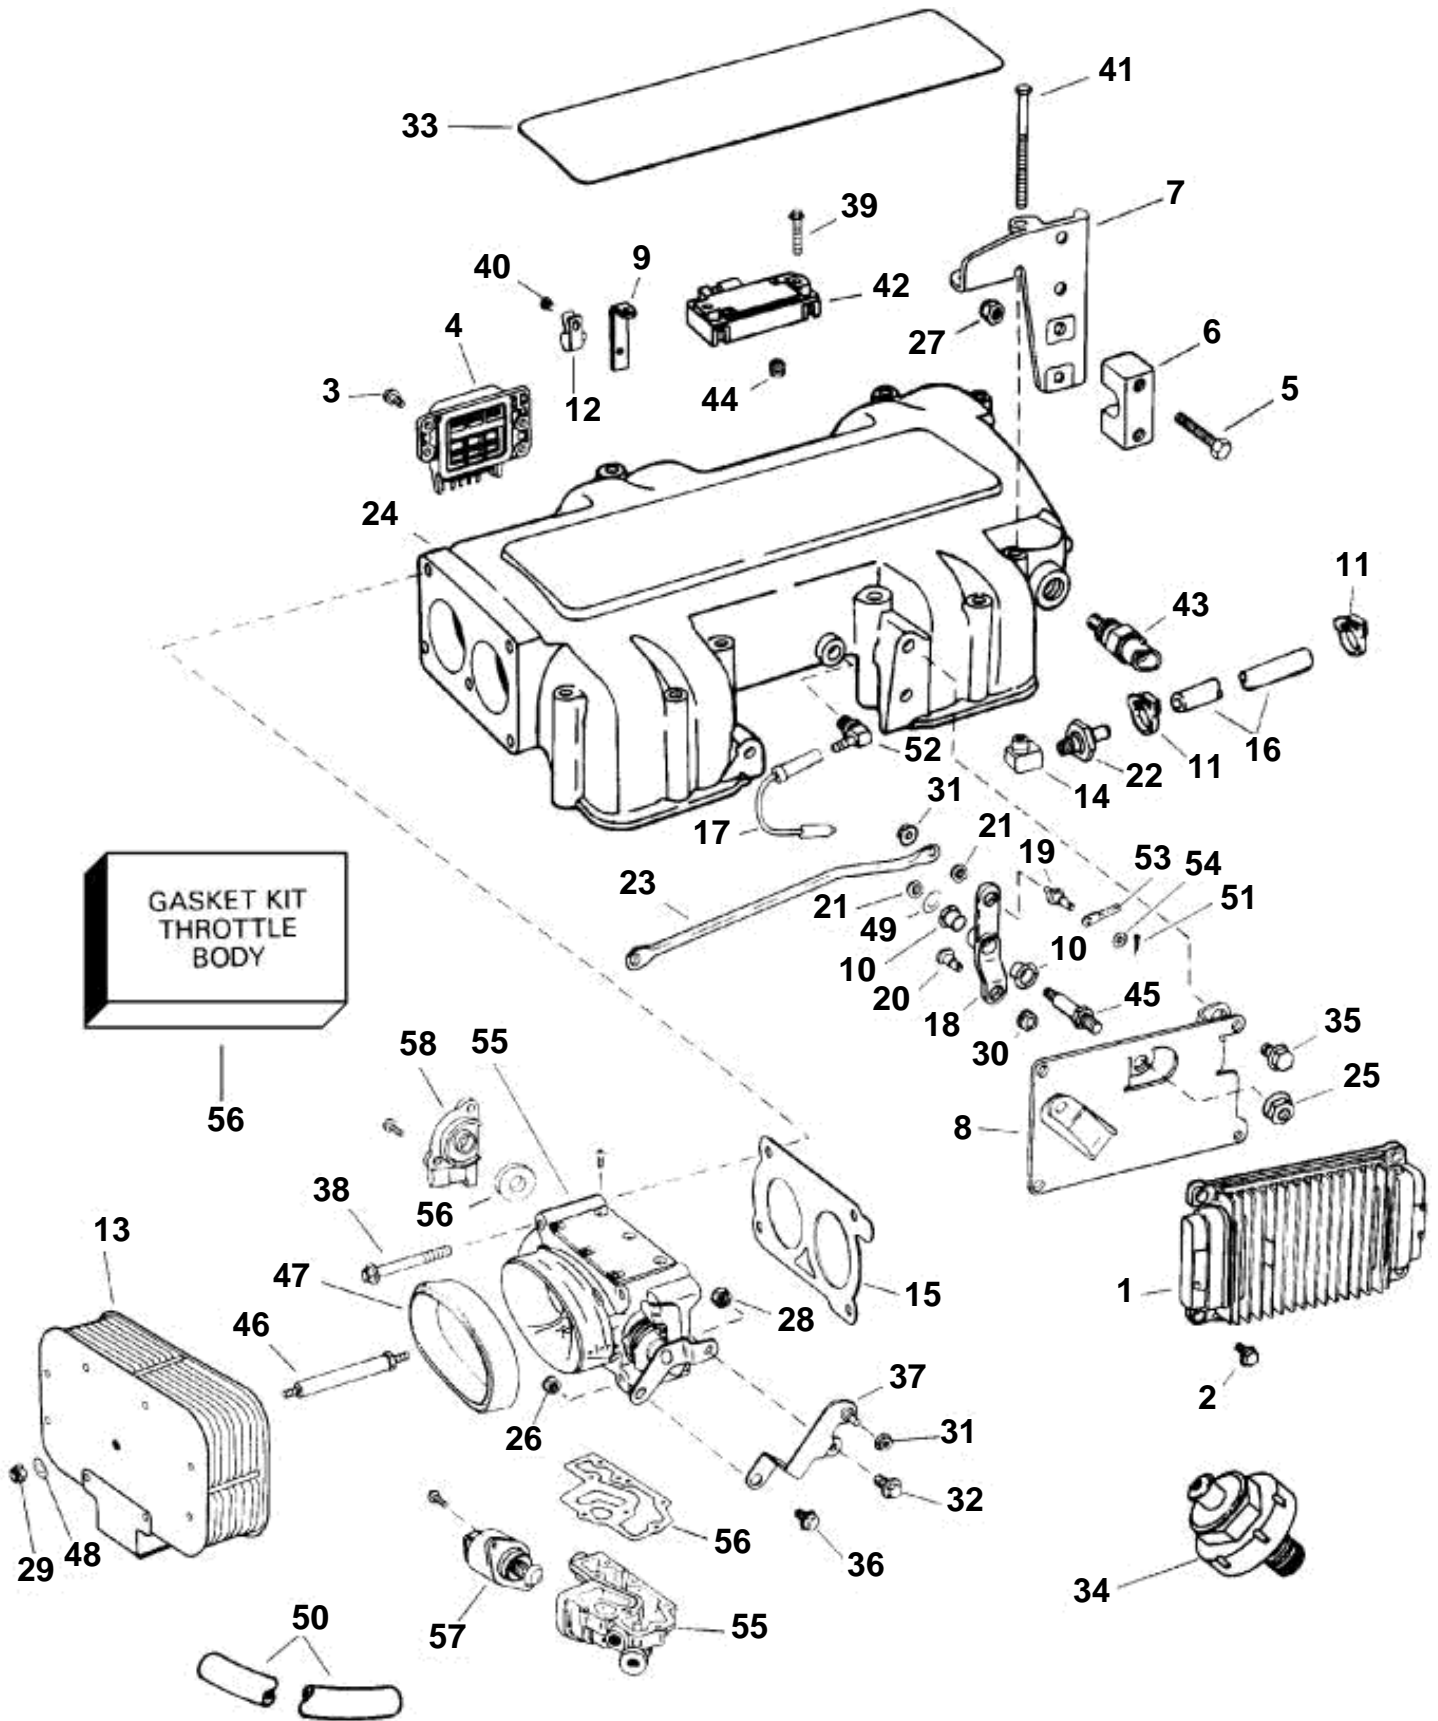

## 7.4GSIXHUS

REF	PART NO.	QTY	DESCRIPTION	NOTES
1	3854801	1	Ecu, GSi	replaced by 3855881
	3855881	1	Ecu, GSi	
2	3852115	4	Screw, ECM to bracket	
3	3852115	2	Screw, Knock sensor	
4	3854521	1	Control unit	
5	3852048	1	Screw	
6	3850266	1	Anchorage, Throttle cable	
7	3854569	1	Bracket, Throttle cable	
8		1	Bracket, ECU & throttle lever to manifold	
9	3854820	1	Bracket, Clamp, fuel line to intake manifold	
10	3852094	1	Bushing, Shaft, throttle lever pivot	
11	3852170	1	Clamp, Hose, reservoir to pulse limiter	Reservoir end
	3852529	1	Clamp, Hose, reservoir to pulse limiter	Limiter end
12		1	Clamp, Fuel line to bracket	
13	3854669	1	Flame shield	
14	3854675	1	Elbow, Pulse limiter to intake manifold	
15	3854520	1	Gasket, Throttle body	
16	3853582	1	Hose, Reservoir to pulse limiter	
17	3854677	1	Hose, Regulator to intake manifold	
18		1	Lever, To ECM module & throttle lever bracket	
19	3854742	1	Pin, Throttle cable lever	
20	3854743	1	Pin, Throttle cable lever	
21	3854744	2	Nut, Pins to throttle cable lever	
22	3852225	1	Impulse limiter, Reservoir to intake manifold	
23	3854648	1	Link, Throttle lever to lever	
24		1	Manifold, Upper intake	
25	3852005	1	Nut, Shaft, throttle lever pivot	
26	3852009	1	Nut, Lever & pin assy	
27	3852118	1	Nut, Anchor, throttle cable to bracket	
28	3852420	1	Lock nut, Screw, throttle lever to throttle body	
29	3852420	1	Lock nut, Flame arrestor to throttle body	
30	3853404	1	Lock nut, Throttle pivot shaft to bracket	
31	3853729	2	Nut, Link, throttle cable lever to lever	
32	3852053	1	Screw, Lever to throttle body	
33	3854992	1	Decal	7.4GSi
34		1	Knock sensor	
35	3853398	2	Screw, Bracket, ECM module & throttle pivot	
36	3853428	1	Screw, Throttle lever to throttle body	
37	3854566	1	Lever	
38	3854651	4	Screw, Throttle body to manifold	
39	3854655	2	Screw, MAP sensor	
40	3854897	1	Screw, Clamp, fuel line to bracket	
41	3855091	12	Screw, Upper to lower intake manifold	
42	3850396	1	Sensor	
43	3854527	1	Sender, Manifold air temperature (MAT)	
44	3854650	1	Seal, MAP sensor	
45	3854649	1	Control shaft, Pivot, throttle cable lever to bracket	
46	3854671	1	Stud, Flame arrestor to throttle body	
47	3854670	1	Grommet, Flame arrestor to throttle body	
48	3852184	1	Washer, Flame arrestor to throttle body	
49	3852189	1	Washer, Throttle lever to pivot shaft	
50	3852435	2	Hose, Flame arrestor to valve cover	Cut to length
51	3852052	1	Cotter pin	
52	3854679	1	Elbow, Intake manifold to reg. hose	
53	3850941	1	Adapter, Throttle cable	
54	3852193	1	Washer, Pin, throttle cable to lever	
55		1	Throttle	
56	3855193	1	· Repair kit, Throttle body	
57	3855194	1	· Sender	
58	3855296	1	· Sender, Throttle position	