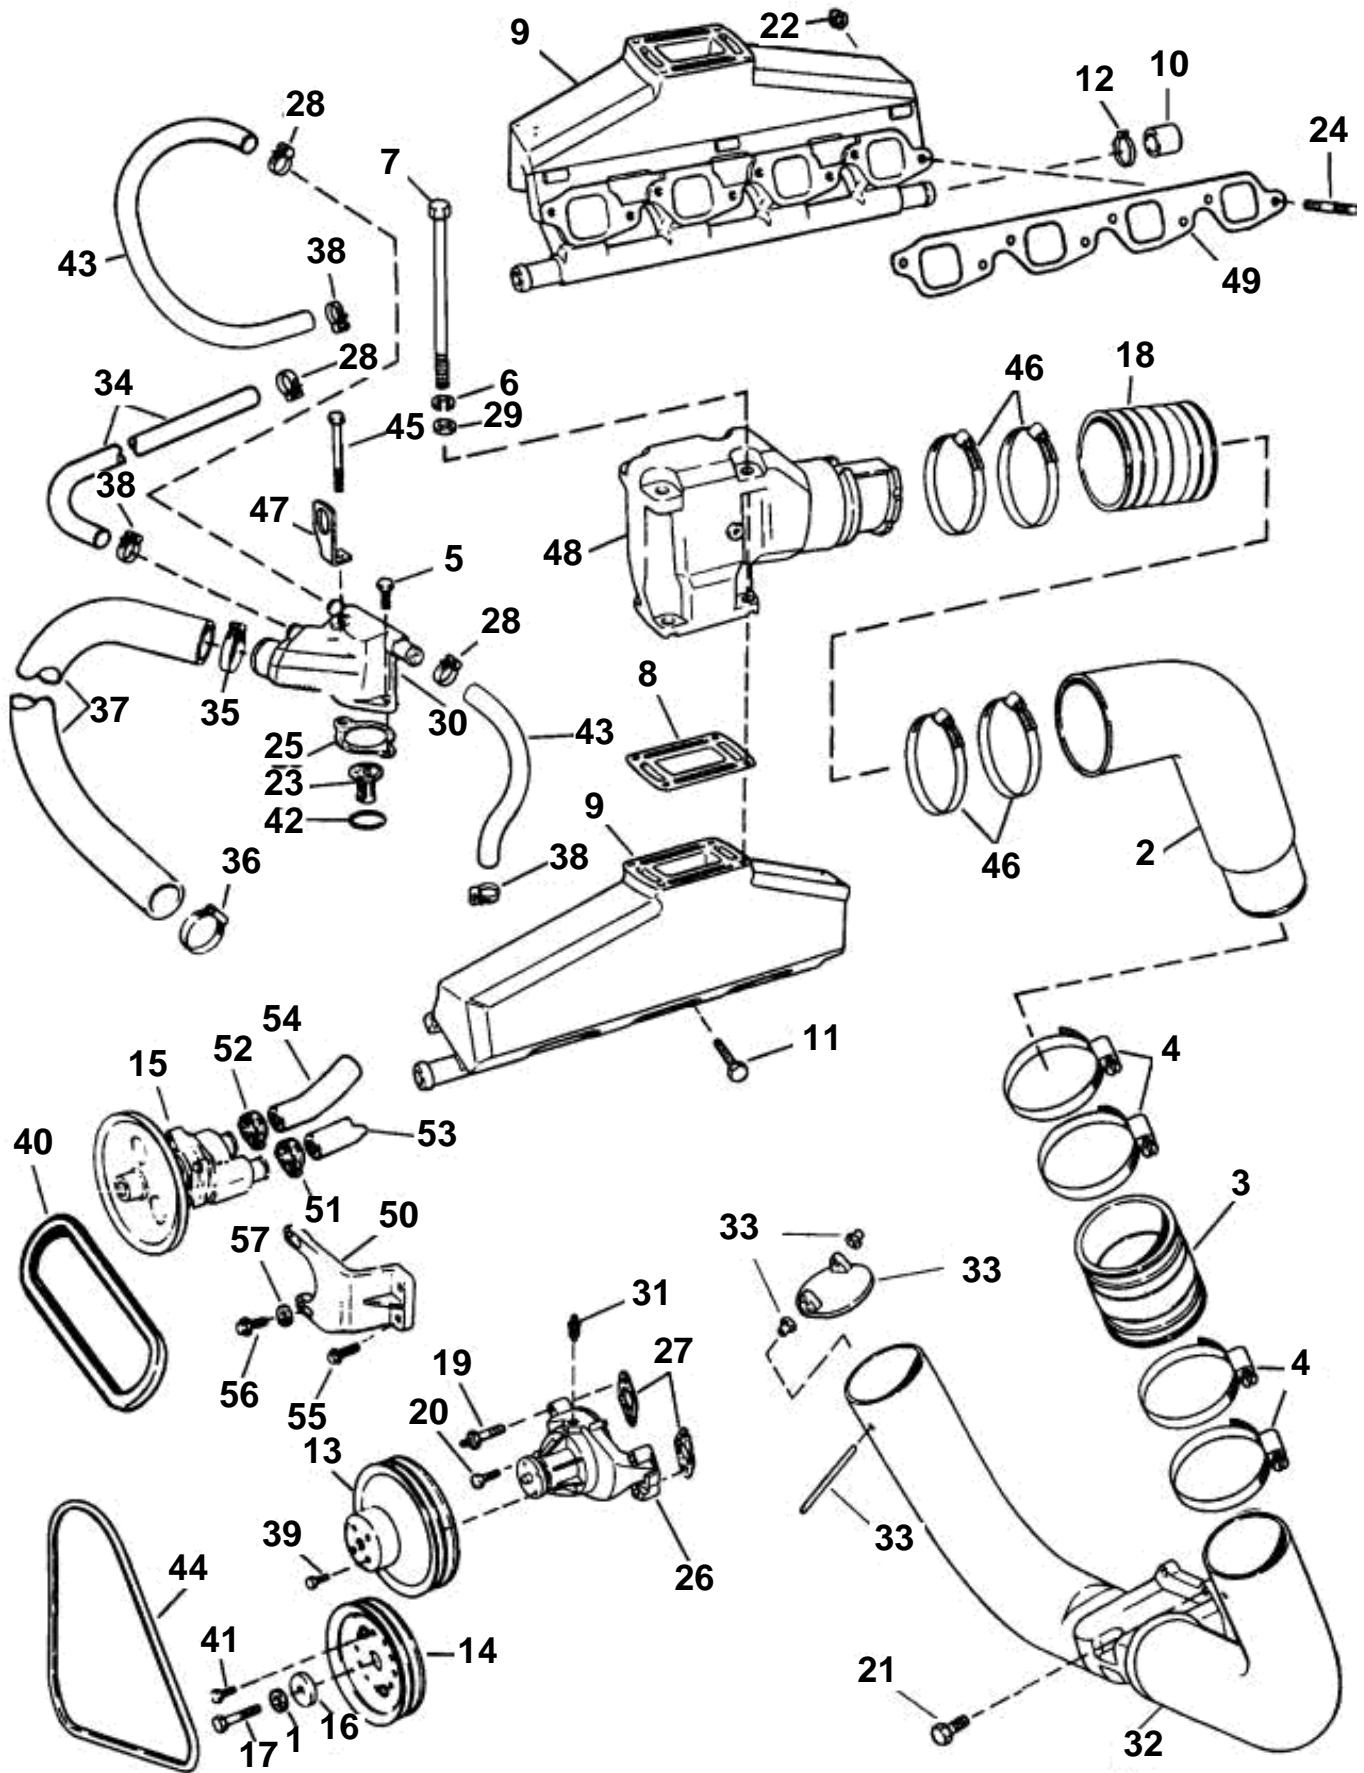

## 7.4GLPHUS, 7.4GIPHUSCE, 7.4GSIXHUS, 7.4GLIHUB, 7.4GIIHUBCE

REF	PART NO.	QTY	DESCRIPTION	SEE SEC.	NOTES
1	3853353	1	Lock washer, Pulley		
2	3850211	2	Exhaust pipe, Upper		DP, DPX
	3853237	2	Exhaust pipe, Upper		SX, DP-S
3	3852742	2	Exhaust hose, Upper exhaust pipe to exhaust pipe		
4	3852604	8	Clamp, Hose, exhaust pipe		
5	3853401	1	Screw, Thermostat hsg to engine, short		
6	3852002	8	Lock washer, Exhaust elbow to manifold		
7	3852830	8	Screw, Elbow to exhaust manifold		
8	3850496	2	Gasket, Elbow to exhaust manifold		
			· Bulletin P-25-1-1	P-25-1-1-EN	Riser Gasket Replaced
9	3852362	2	Exhaust pipe, Port & stbd		
10	3852476	2	· Cap, Exhaust manifold		
11	3853326	8	Screw, Exhaust manifold		
12	3852602	2	Clamp, Cap to exhaust manifold		
13	3852220	1	Pulley, Water pump		
14	3852505	1	Pulley, Crankshaft, water pump		
15	3855778	1	Sea water pump		
16	3853354	1	Washer, Torsional damper		
17	3853502	1	Flange screw, Torsional damper		
18	3852696	2	Exhaust hose, Exhaust pipe upper to exhaust pipe		
19	3852507	1	Stud, Alternator brace to water pump, stbd		
20	3854653	4	Screw, Water pump		
21	3855472	4	Flange screw, Exhaust pipe to gimbal hsg		
22	3853404	8	Lock nut, Exhaust manifold to cyl head		
23	3853983	1	Thermostat, Engine		
			· Bulletin P-26-2-1	P-26-2-1-EN	Thermostat. 8.1L
24	3852140	8	Stud, Manifold to engine		
25	3852111	1	Gasket, Thermostat hsg to internal manifold		
26	3855991	1	Circulation pump		
27	3853361	2	Gasket, Water pump		
28	3852602	2	Clamp		
29	3852058	8	Washer		
30	3854383	1	Housing		GL
	3855018	1	Thermostat housing		Gi, 7.4 GSi; 8.2 GSi
31	3850999	1	Plug, Engine water pump, top		
32	3851000	1	Exhaust pipe		DP, DPX, Not shown
	3855281	1	Exhaust pipe		SX, DP-S
33		2	Seal, Exhaust pipe		
			· Bulletin P-25-1-2	P-25-1-2-EN	Exhaust Seal Obsolete
33		4	Bushing		
		1	Pin		
34	3850419	1	Hose, Engine cooler to thermostat		
35	3852098	1	Clamp		
36	3852098	1	Clamp		
37	3853241	1	Hose, Thermostat hsg to water pump		
38	3852602	3	Clamp, Hose		
39	3853390	4	Screw, Water pump pulley to hub		
40	3850430	1	V-belt		
41	3853392	3	Screw, Pulley to crankshaft		
42	3852071	1	O-ring, Thermostat		
43	3852597	2	Hose, Thermostat to manifold		
44	3852607	1	V-belt, Alternator		GL
	3854643	1	V-belt, Alternator		Gi, 7.4 GSi; 8.2 GSi
45	3853391	1	Screw, Lift bracket & thermostat hsg		
46	3853860	8	Clamp, Hose, exhaust pipe		
47	3852649	1	Bracket, Center lift		
48	3856444	2	Exhaust pipe, High rise, port & starboard		
49	3852472	2	Gasket, Manifold to engine		
50	3855594	1	Bracket, Water pump		
51	3850422	1	Clamp, Hose, water pump inlet		
52	3852602	1	Clamp, Hose, water pump outlet		
53	3850286	1	Hose, Sea water intake to water pump		GL
	3854852	1	Hose, Sea water intake to water pump		