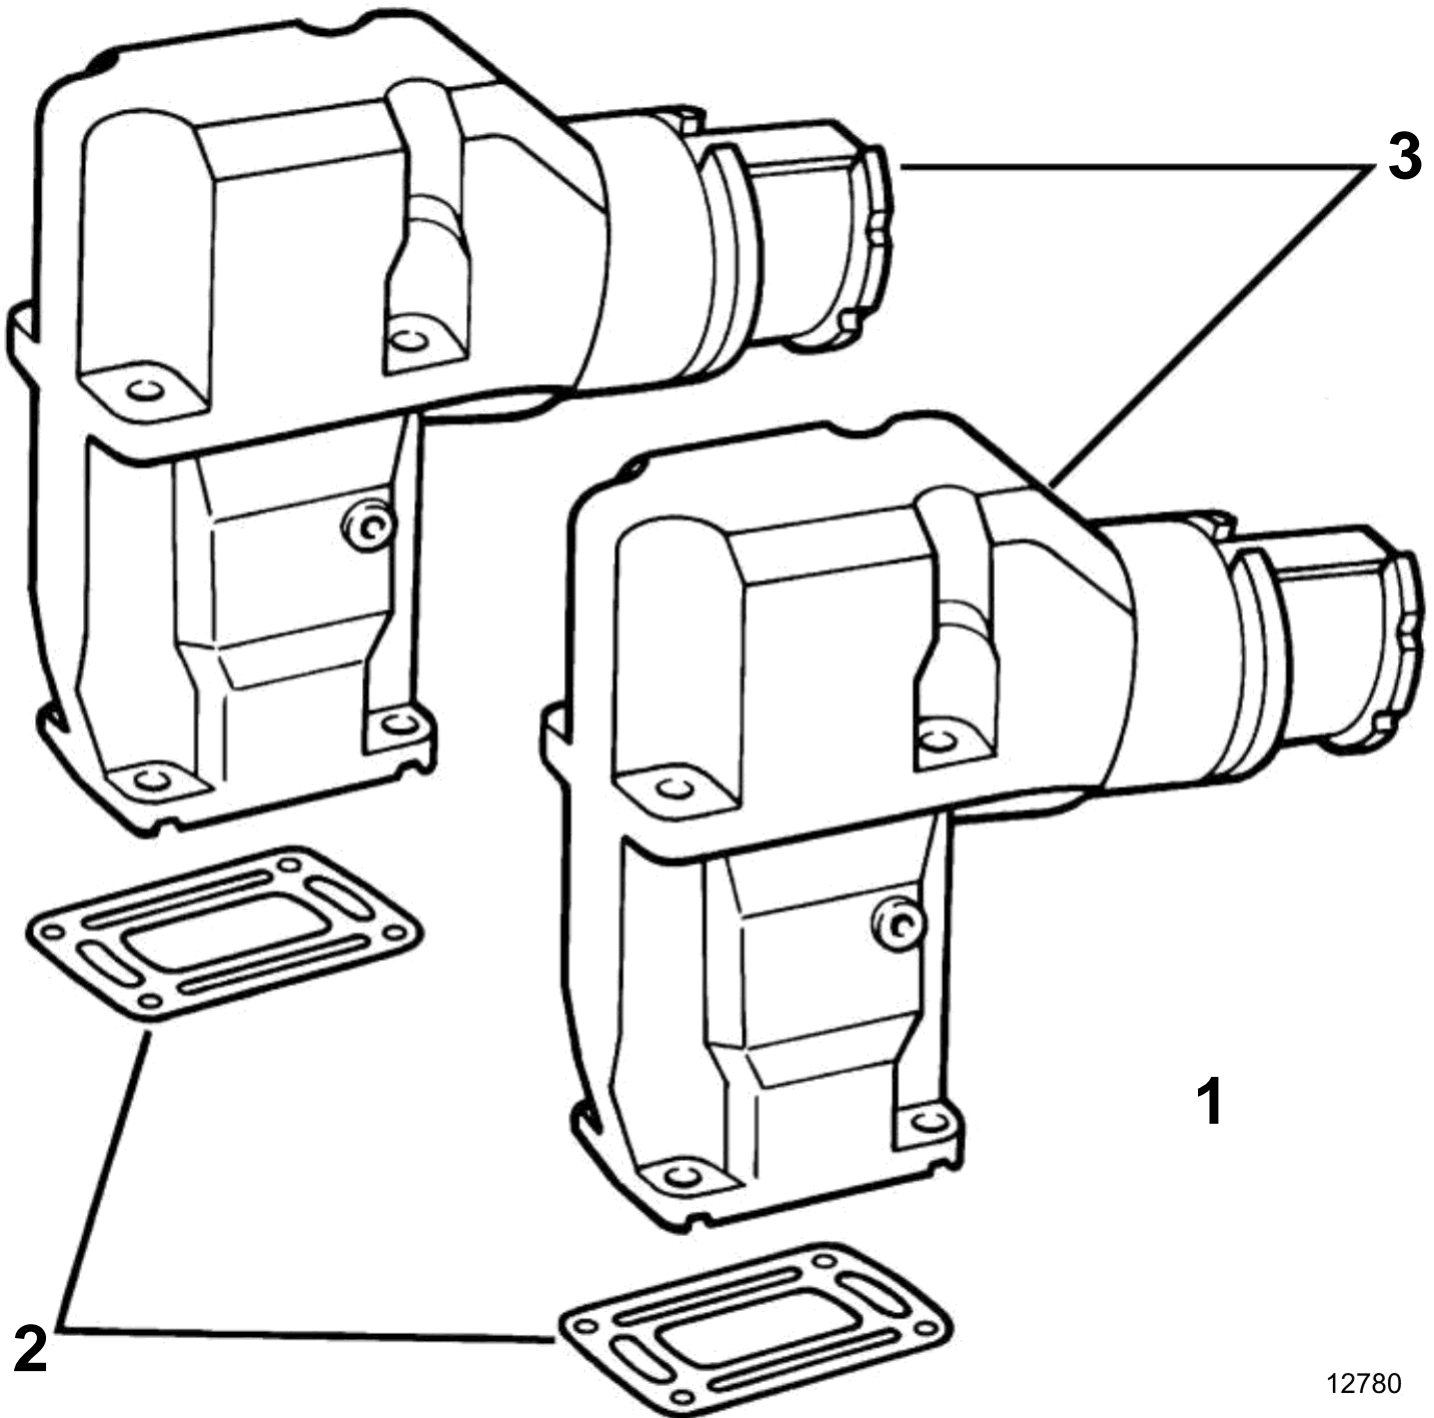

7.4GLPHUS, 7.4GIPHUSCE, 7.4GSIXHUS, 7.4GLIHUB, 7.4GIIHUBCE

12780

7.4GLPHUS, 7.4GIPHUSCE, 7.4GSIXHUS, 7.4GLIHUB, 7.4GIIHUBCE

REF	PART NO.	QTY	DESCRIPTION	SEE SEC.	NOTES
1	3850497	1	Exhaust pipe		
2	3850496	2	• Gasket		
			• Bulletin P-25-1-1	P-25-1-1-EN	Riser Gasket Replaced
3		2	• Exhaust pipe		