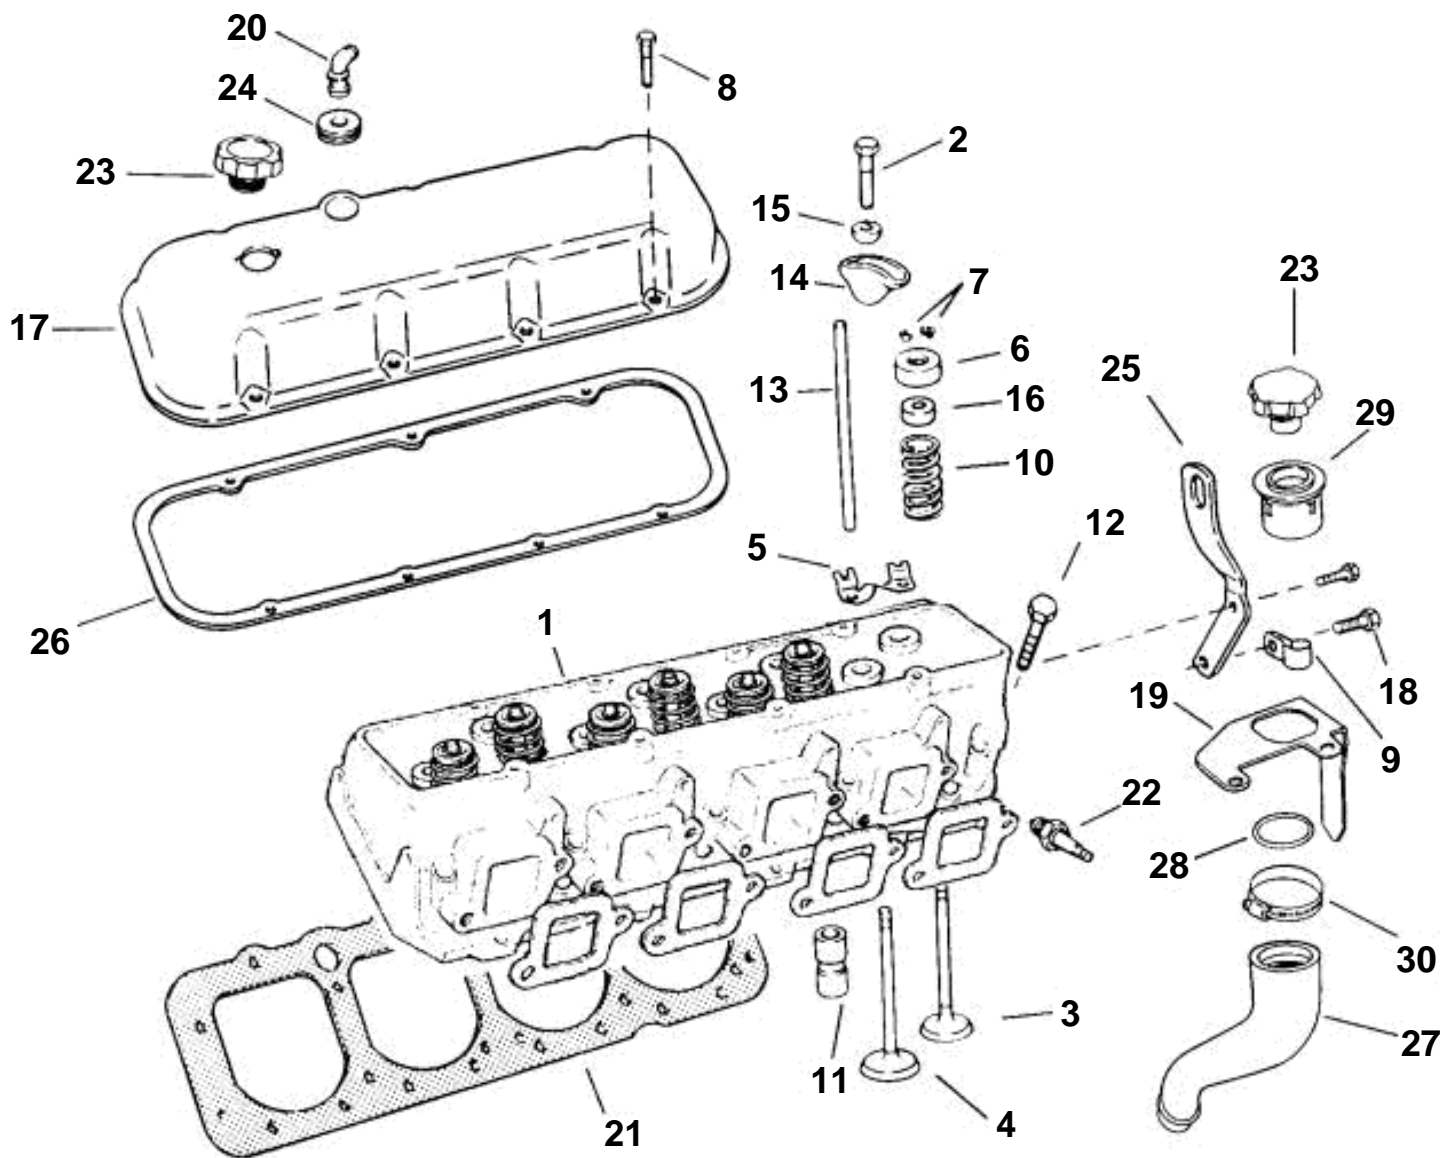

## 7.4GLPHUS, 7.4GIPHUSCE, 7.4GLIHUB, 7.4GIIHUBCE

| REF | PART NO. | QTY | DESCRIPTION                                       |
|-----|----------|-----|---|
| 1   | 3854768  | 2   | Cylinder head                                     |
| 2   | 3853504  | 16  | Screw, Rocker arm                                 |
| 3   | 3853485  | 8   | Inlet valve, Standard                             |
| 4   |          | 8   | Exhaust valve, Standard                           |
|     | 3853489  | 1   | Exhaust valve, 0.015 in. OS                       |
|     | 3853490  | 1   | Exhaust valve, 0.030 in. OS                       |
| 5   | 3853515  | 8   | Guide, Push rod                                   |
| 6   | 3853491  | 8   | Valve spring washer, intake                       |
|     |          | 8   | Rotator, exhaust                                  |
| 7   | 3853351  | 1   | Valve cotter, Valve stem                          |
| 8   | 3853503  | 14  | Screw, Valve cover                                |
| 9   | 3852837  | 1   | Clamp, Steering hose                              |
| 10  | 3854765  | 16  | Valve spring, Valve                               |
| 11  | 3854033  | 16  | Lifter  |
| 12  | 3854766  | 24  | Flange screw, Cylinder head, long                 |
|     | 3854767  | 8   | Lock screw, Cylinder head, short                  |
| 13  | 3853483  | 8   | Push rod, Intake valve                            |
|     | 3853484  | 8   | Push rod, Exhaust valve                           |
| 14  | 3853520  | 16  | Rocker arm, Valve                                 |
| 15  | 3853499  | 16  | Ball, Rocker arm                                  |
| 16  | 3853521  | 16  | Valve stem seal                                   |
| 17  | 3853507  | 2   | Valve cover                                       |
| 18  | 3853266  | 1   | Screw, Lift bracket                               |
| 19  |          | 1   | Bracket, Oil fill & shift module to exhaust elbow |
| 20  | 3852104  | 2   | Elbow, Valve cover                                |
| 21  | 3853511  | 2   | Cyl.head.gasket                                   |
| 22  | 3851861  | 2   | Spark plug kit, 4 pack                            |
| 23  | 3853505  | 2   | Oil filler cap, Oil , valve cover                 |
| 24  | 3853562  | 2   | Grommet, Valve cover                              |
| 25  | 3854377  | 2   | Bracket, Cylinder head                            |
| 26  | 3853513  | 2   | Gasket, Valve cover                               |
| 27  | 856966   | 3   | Hose, Oil fill                                    |
| 28  | 3854885  | 1   | O-ring, Oil fill hose neck to bracket             |
| 29  | 3854816  | 1   | Hose connection, to exhaust elbow bracket         |
| 30  | 3854978  | 1   | Clamp, Oil filler hose to neck                    |