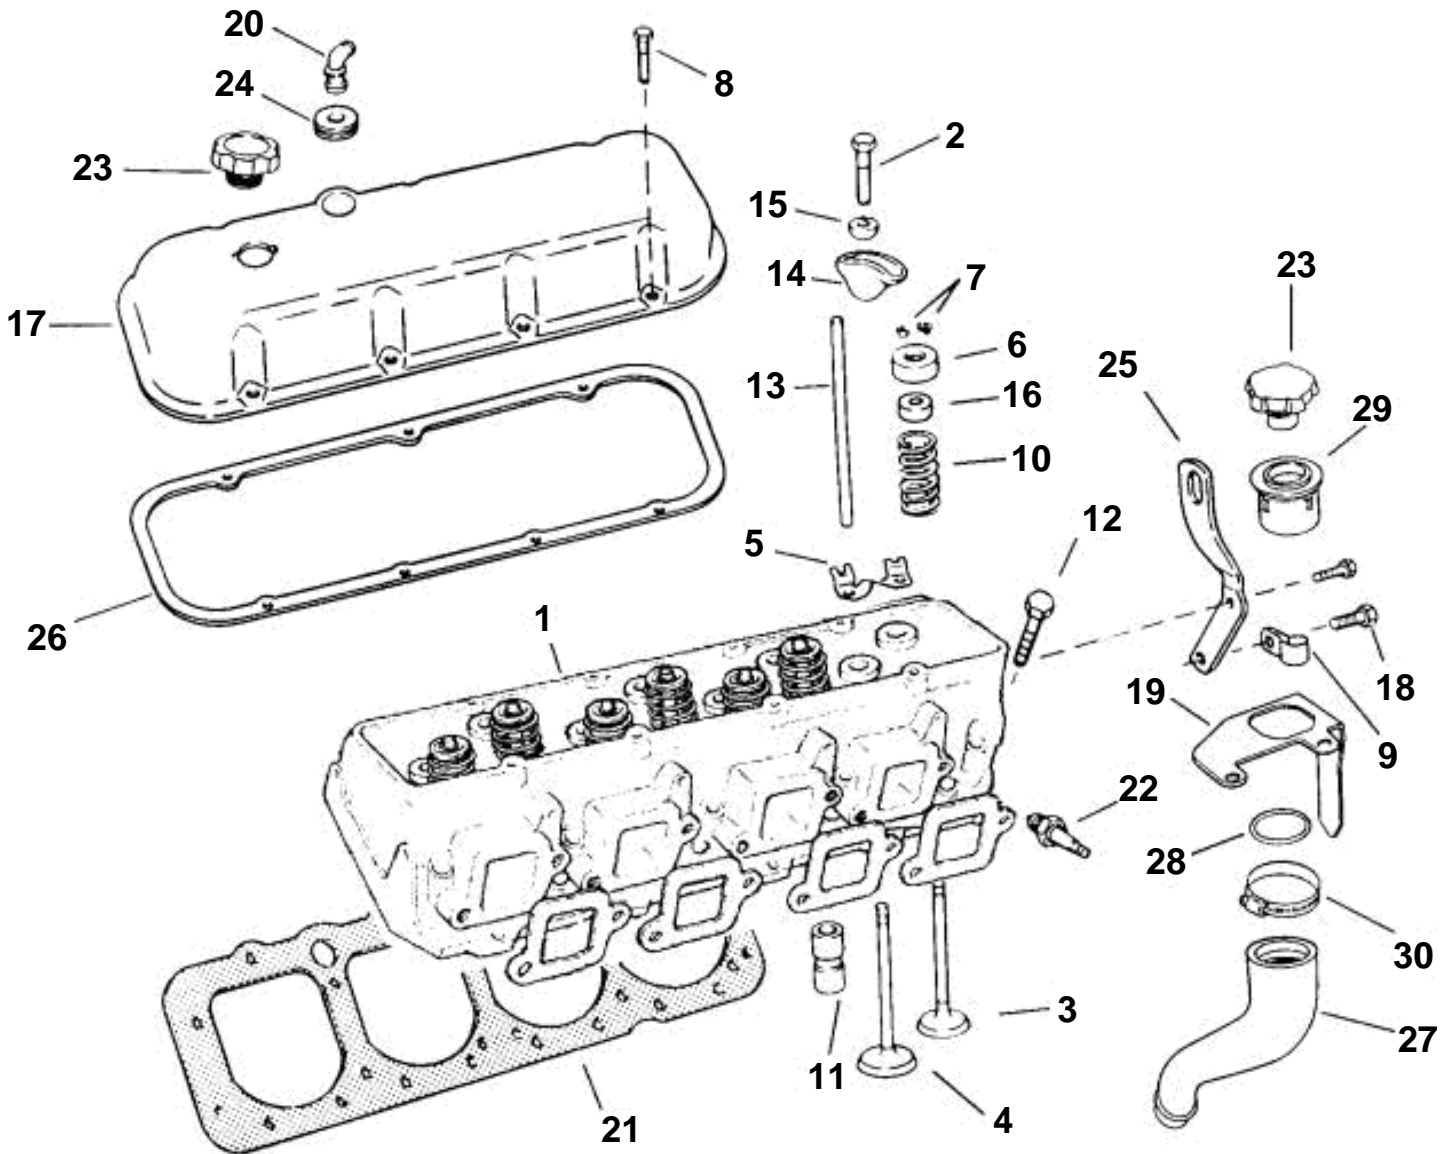

7.4GSIXHUS

7.4GSIXHUS

REF	PART NO.	QTY	DESCRIPTION	NOTES
1	3855053	2	Cylinder head	
2	3853504	16	Screw, Rocker arm	
3	3853349	8	Inlet valve, Standard	
		1	Valve, 0.015 in. OS	
	3853417	1	Valve, 0.030 in. OS	
4	3853350	8	Exhaust valve, Standard	
		1	Exhaust valve, 0.015 in. OS	
		1	Exhaust valve, 0.030 in. OS	
5	3853516	8	Guide, Push rod	
6	3855054	16	Valve cap, Valve spring	
7	3853351	1	Valve cotter, Valve stem	
8	3853503	14	Screw, Valve cover	
9	3852837	1	Clamp, Steering hose	
10	3853543	16	Valve spring, Valve	
	3853352	16	Washer, Valve spring	Not shown
11	3854099	16	Lifter	
12	3854766	24	Flange screw, Cylinder head, long	
	3854767	8	Lock screw, Cylinder head, short	
13	3853526	8	Push rod, Intake valve	
	3853525	8	Push rod, Exhaust valve	
14	3853524	16	Rocker arm, Valve	
15	3853499	16	Ball, Rocker arm	
16	3855049	16	Valve stem seal	
17	3853507	2	Valve cover, Valve cover	
18	3853266	1	Screw, Lift bracket	
19		1	Bracket, Oil fill & shift module to exhaust elbow	
20	3852104	2	Elbow, Valve cover	
21	3853511	2	Cyl.head.gasket, Cylinder head	7.4L
22	3851861	2	Spark plug kit, 4 pack	
23	3853505	2	Oil filler cap, Oil , valve cover	
24	3853562	2	Grommet, Valve cover	
25	3854377	2	Bracket, Cylinder head	
26	3853513	2	Gasket, Valve cover	
27	856966	3	Hose, Oil fill	
28	3854885	1	O-ring, Oil fill hose neck to bracket	
29	3854816	1	Hose connection, to exhaust elbow bracket	
30	3854978	1	Clamp, Oil filler hose to neck	