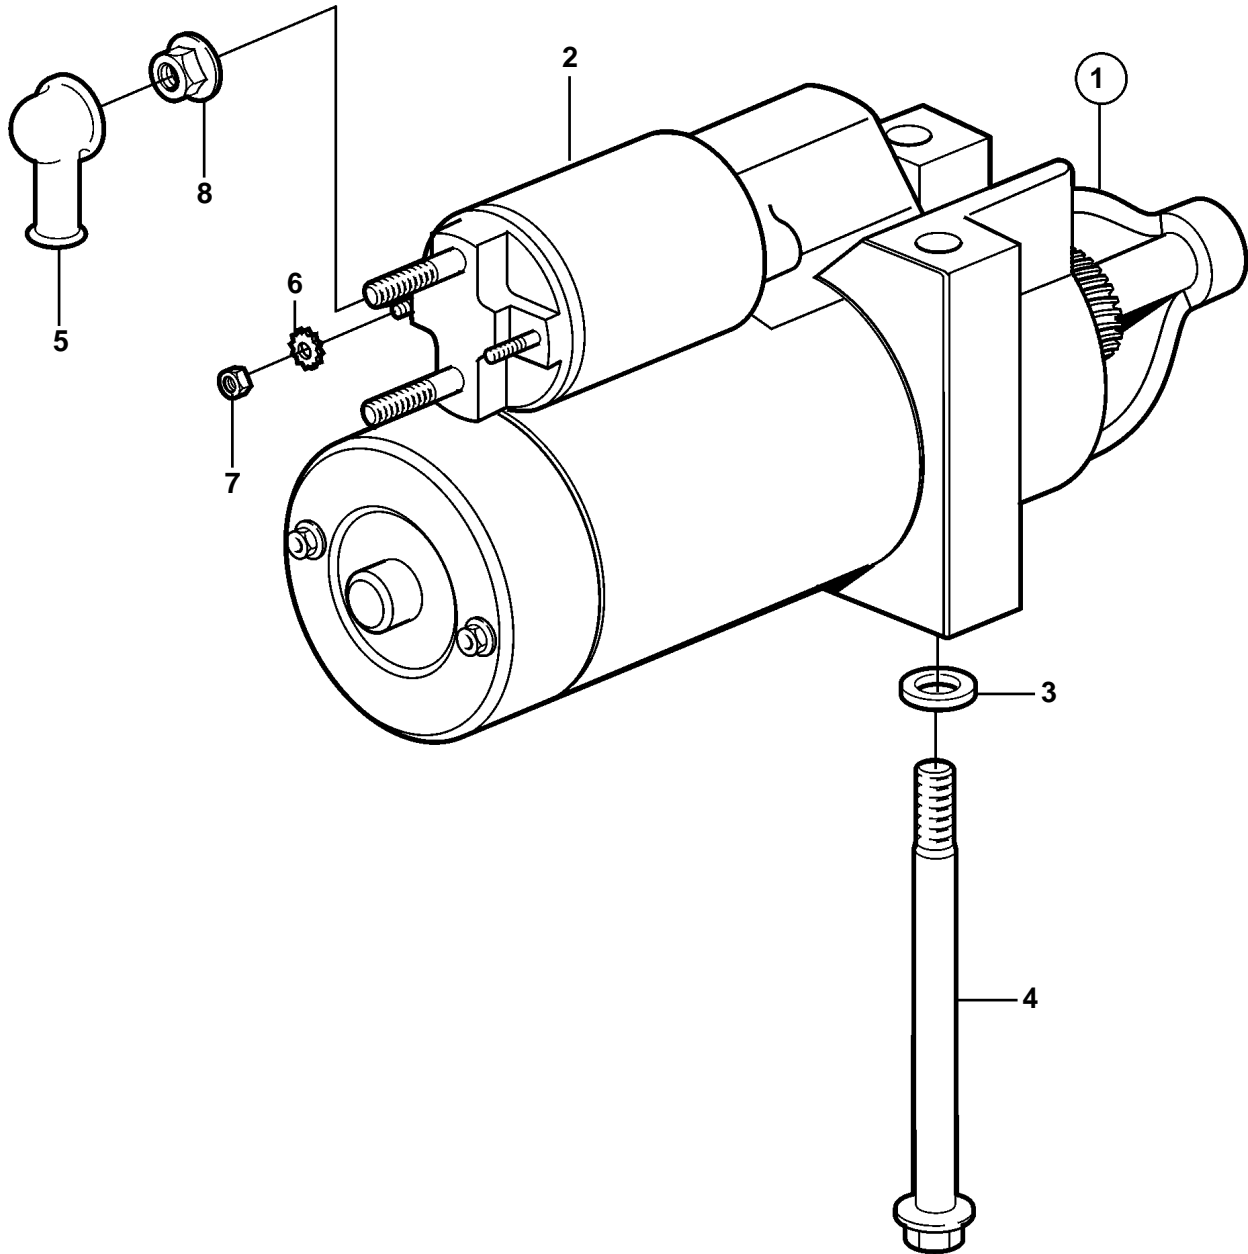

7.4GLPHUS, 7.4GIPHUSCE, 7.4GSIXHUS, 7.4GLIHUB, 7.4GIIHUBCE

7.4GLPHUS, 7.4GIPHUSCE, 7.4GSIXHUS, 7.4GLIHUB, 7.4GIIHUBCE

REF	PART NO.	QTY	DESCRIPTION
1	3854751	1	Starter motor, Engine
2	3850216	1	· Solenoid
3	3854496	2	· Washer
4	3854752	2	· Screw, Starter motor to engine
5	3852487	1	· Protective cap, Battery cable
6	3852520	2	· Washer
7	3852518	2	· Nut, Starter solenoid
8	3853714	1	· Nut, Battery cable to starter solenoid