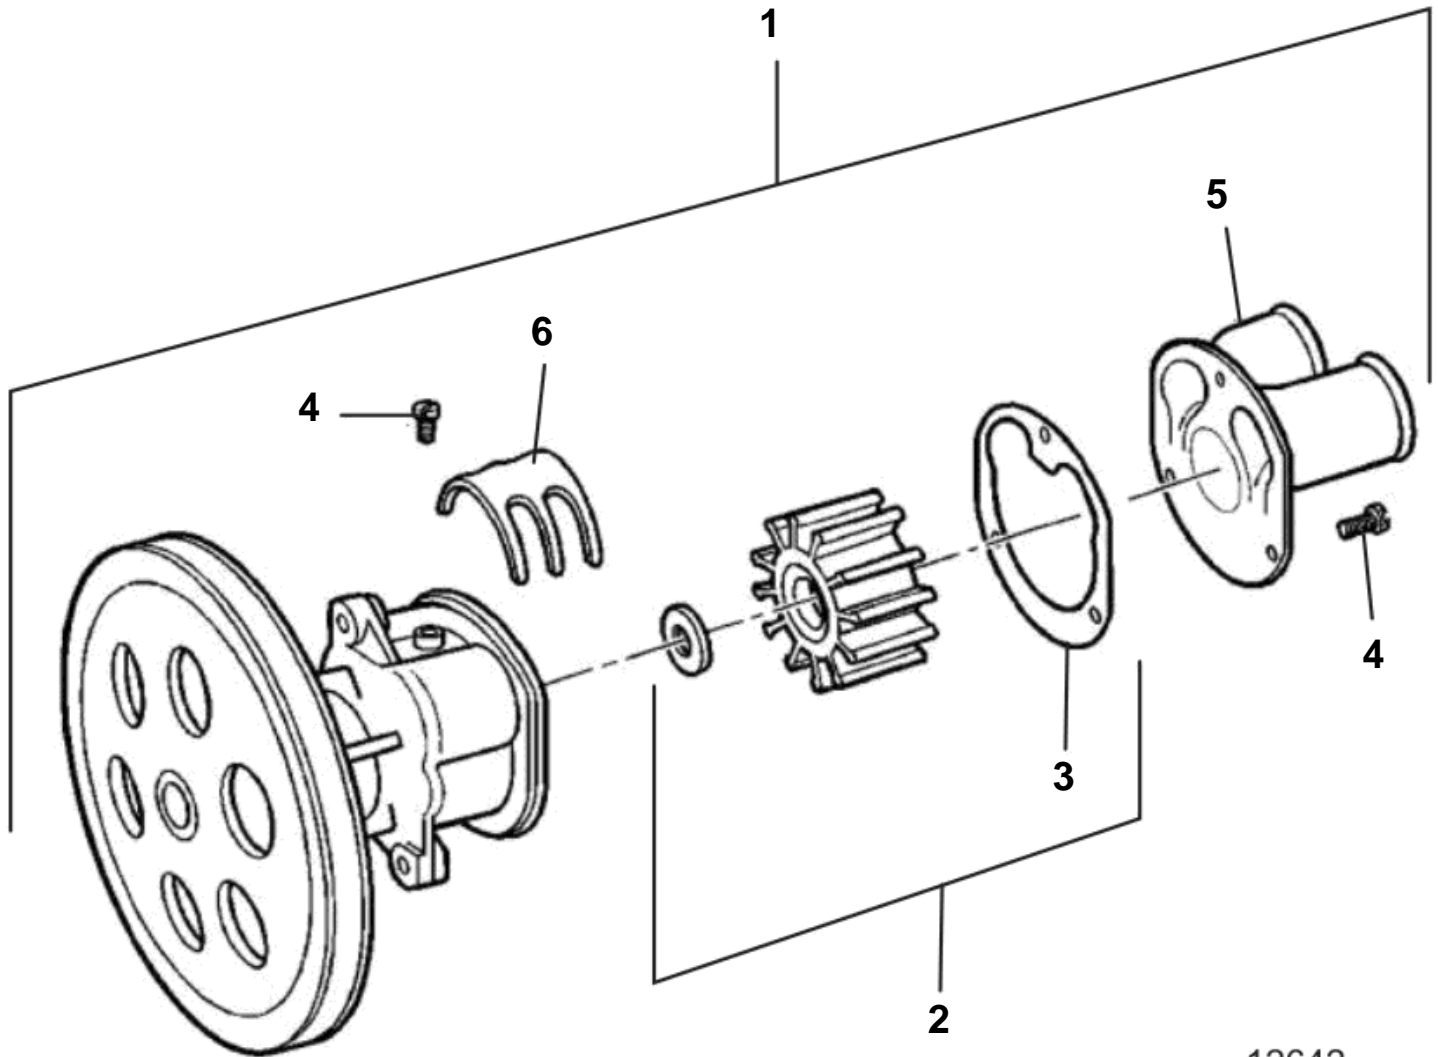

7.4GLPHUS, 7.4GIPHUSCE, 7.4GSIXHUS, 7.4GLIHUB, 7.4GIIHUBCE

12642

7.4GLPHUS, 7.4GIPHUSCE, 7.4GSIXHUS, 7.4GLIHUB, 7.4GIIHUBCE

REF	PART NO.	QTY	DESCRIPTION	SEE SEC.	NOTES
1	3851623	1	Sea water pump		
2	3855546	1	· Impeller kit		
			· Bulletin P-26-6-2	P-26-6-2-EN	Impeller kits
3	3851702	1	· · Gasket, Plate to body		
4	841693	4	· Screw		
5	3851697	1	· End cover		
6	3851698	1	· Pump cam, Impeller		