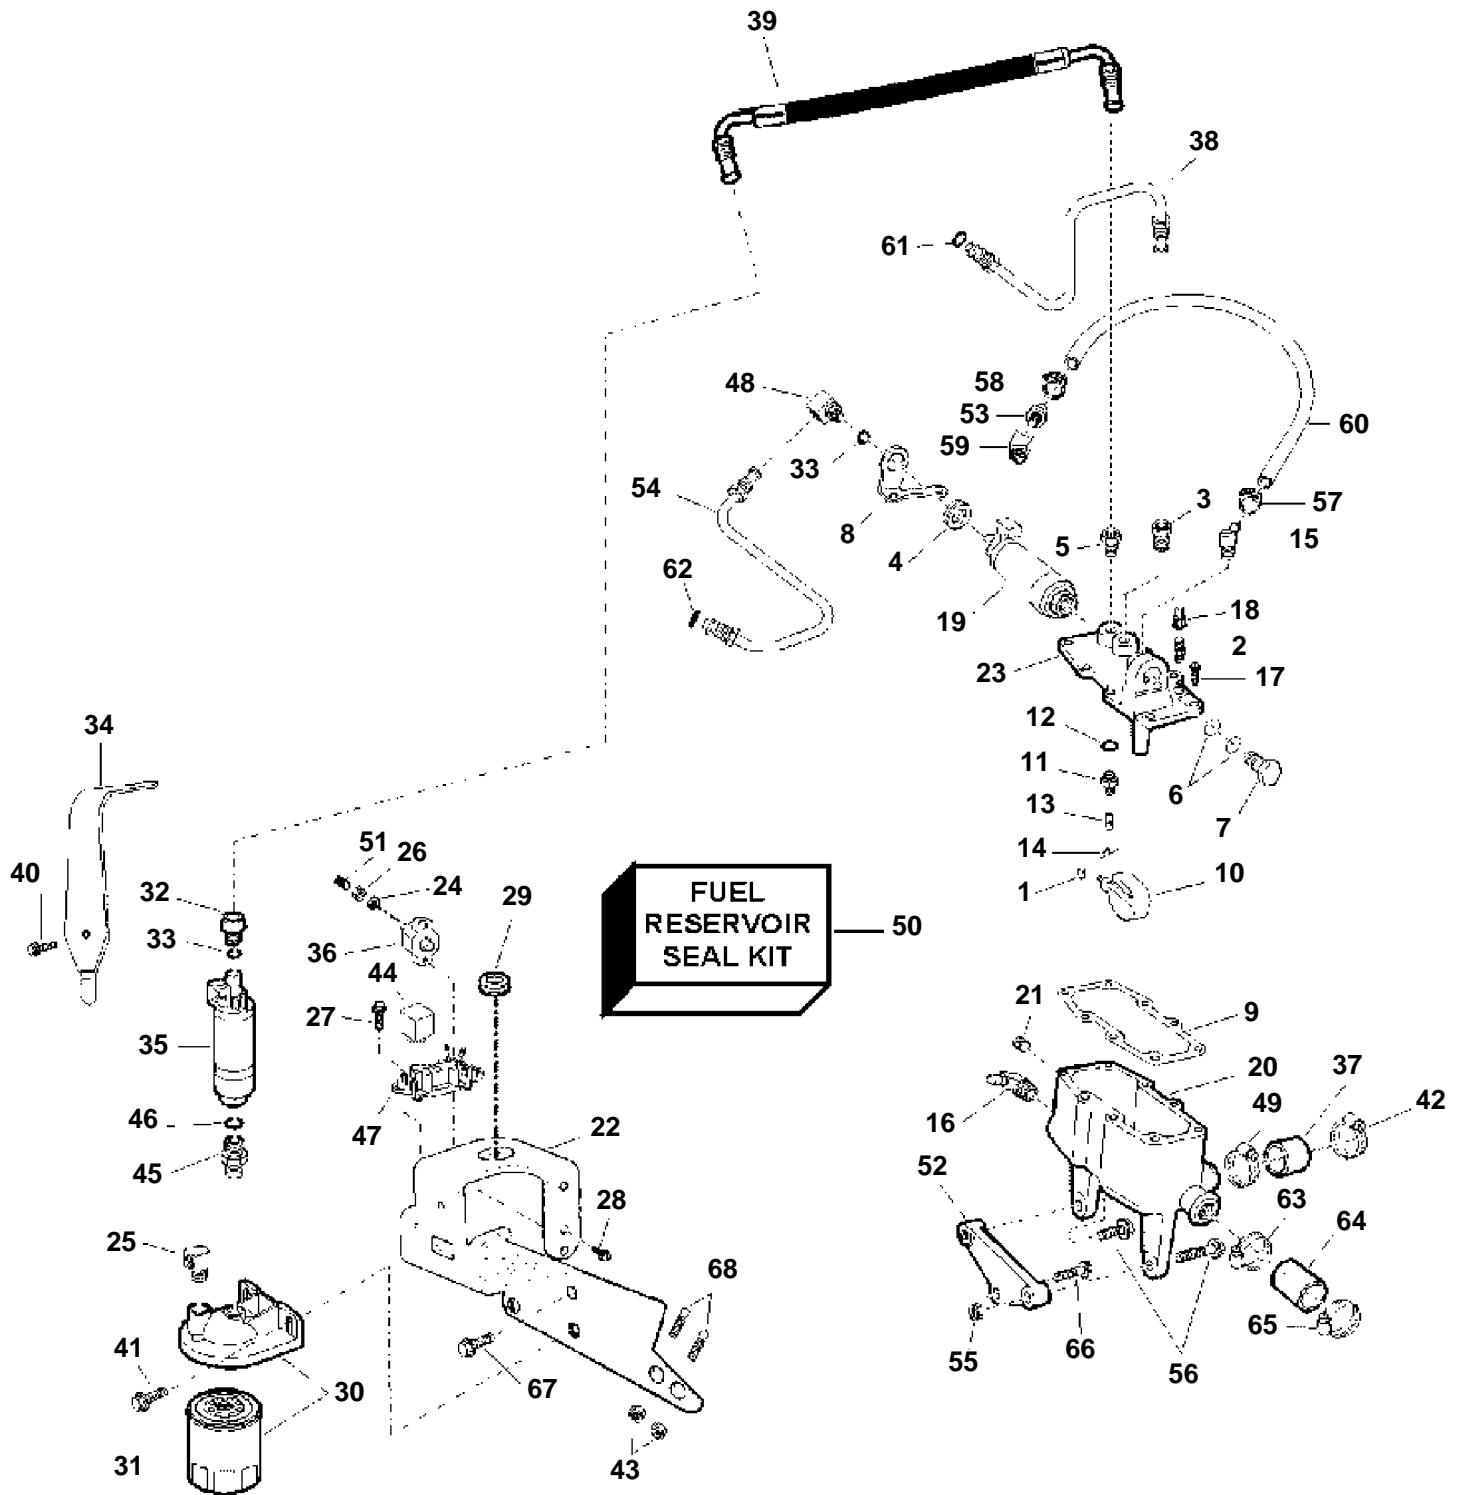

7.4GIPWTR, 7.4GSIPWTR, 8.2GSIPWTR, DPX385XWTR, DPX415XWTR

GR71885

7.4GIPWTR, 7.4GSIPWTR, 8.2GSIPWTR, DPX385XWTR, DPX415XWTR

REF	PART NO.	QTY	DESCRIPTION	NOTES
1	3852034	1	Retainer, Float pin	
2	3854152	1	Valve, Reservoir assy	
3	3852462	1	Fitting, Fuel line to reservoir	
4	3852481	1	Grommet, Fuel pump to cover	Reservoir assy
5	3852017	1	Adapter, Fuel line	LP pump to reservoir
6	3853642	2	O-ring, Retainer, fuel pump	Part of engine gasket kit
7	3853572	1	Retainer, Fuel pump to cover	Reservoir assy
8	3853573	1	Bracket, Fuel pump grommet	Reservoir assy
9	3857728	1	Gasket, Cover	Reservoir assy
10	3853575	1	Float, Reservoir assy	
11	3853576	1	Spring seat, Float needle	Reservoir assy
12	3853577	1	Gasket, Float needle seat	Reservoir assy
13	3853578	1	Needle, Float	Reservoir assy
14	3853579	1	Clip, Needle to float	Reservoir assy
15	3853597	1	Elbow, Vent, reservoir to intake	
16	3852480	1	Elbow, Reservoir to thermostat hsg	
17	3853606	8	Screw, Cover to reservoir	Reservoir assy
18	3853616	1	Protective cap, Pressure valve	
19	3857650	1	Fuel pump, High pressure	
20	3854149	1	Reservoir	
21	3852167	1	· Plug, Reservoir drain	
22		1	Bracket, Fuel pump and relay mounting	
23	3854405	1	Cardboard tube, Reservoir assy	
24	3852001	2	Spring washer, Circuit breaker	
25	3852013	1	Elbow, Inlet, fuel filter cover	
26	3852064	2	Nut, Circuit breaker	
27	3852208	2	Screw, Relay and cable assy	
28	3853620	2	Hexagon screw, Circuit breaker to bracket	Electrical ignition
29	3858342	1	Grommet, Fuel pump to bracket	
30	3850861	1	Kit	
31	3852413	1	· Filter	
	3853261	1	Clamp, Oil withdrawal tube to fuel filter brkt	Not shown
	3852495	1	Spacer, Clamp, oil tube to fuel filter bracket	Not shown
32	856954	1	Nipple, Fuel line to fuel pump	
33	3850820	2	· O-ring, Fitting	
34	3854377	2	Bracket, Cylinder head	
	3853273	2	Nut, Stud, bracket to cylinder head	Not shown
35	3857985	1	Fuel pump, Low pressure	
36	3854282	1	Switch, 12.5A	
37	3855684	1	Hose, Vapor separator to oil cooler	
38	3854646	1	Fuel pipe, Fuel regulator to reservoir	GSi/DPX
	3856970	1	Fuel pipe, Fuel regulator to reservoir	Gi
39	3858225	1	Fuel pipe, LP pump to reservoir	Gi
	3858226	1	Fuel pipe, LP pump to reservoir	GSi/DPX
		1	Bracket, Fuel line clamp	Not shown
40	3852117	1	Stud, Lift bracket and fuel pump bracket	
41	3853326	1	Screw, Fuel filter to bracket	
	3852129	1	Nut, Screw, fuel filter assy to bracket	Not shown
42	3852098	1	Hose clamp, Hose to gimbal	
43	3852129	2	Nut	
44	3857533	1	Relay, Fuel pump	
45	3853493	1	Fitting, Fuel pump to fuel filter cover	
46	3850819	1	O-ring, Fitting, fuel pump to cover	Fuel filter
47	3852210	1	Bracket, Relay	
48	3854924	1	Fitting, Valve	HP fuel pump
49	3852602	1	Hose clamp, Hose to reservoir	
50	3850374	1	Kit, Fuel reservoir	
51	3853537	2	Protective cap, Breaker assy, fuel pump	
52	3854582	1	Bracket, Reservoir to flywheel hsg	SX
	3850271	1	Bracket, Reservoir to flywheel hsg	DPX
53	3852225	1	Impulse limiter	
54	3854645	1	Fuel pipe, HP fuel pump to fuel rail	Gi
	3857885	1	Fuel pipe, HP fuel pump to fuel rail	GSi