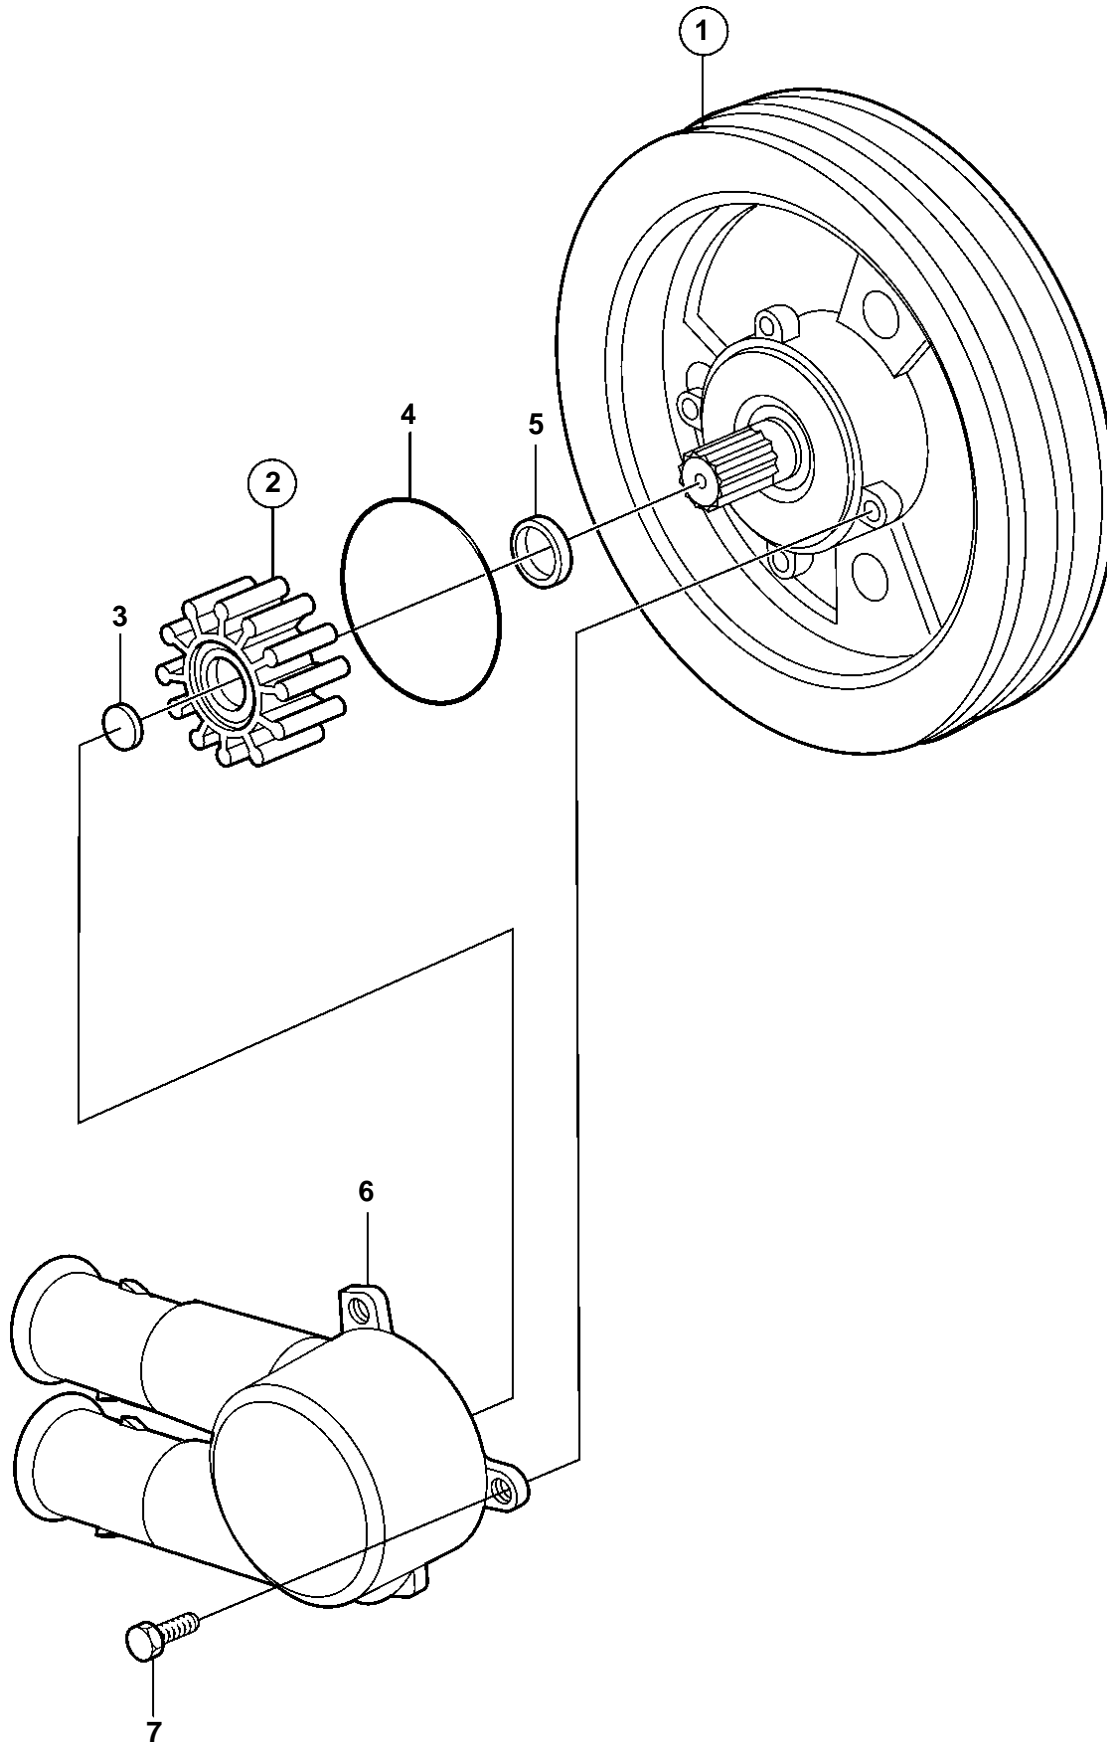

7.4GIPWTR, 7.4GSIPWTR, 8.2GSIPWTR, DPX385XWTR, DPX415XWTR

20172

7.4GIPWTR, 7.4GSIPWTR, 8.2GSIPWTR, DPX385XWTR, DPX415XWTR

REF	PART NO.	QTY	DESCRIPTION	SEE SEC.	NOTES
1	3858230	1	Sea water pump		replaced by next part number
	3862488	1	Pump		replaced by next part number
	3812698	1	Pump		replaced by next part number
	21427729	1	Pump		
2	3858256	1	• Impeller kit		replaced by next part number
			• Bulletin P-26-6-2	P-26-6-2-EN	Impeller kits, Gas, to 2005
2	3862567	1	• Kit		replaced by next part number
			• Bulletin P-26-6-2	P-26-6-2-EN	Impeller kits, Gas, to 2005
2	21213660	1	• Impeller kit		
			• Bulletin P-26-6-2	P-26-6-2-EN	Impeller kits, Gas, to 2005
3	827019	1	• • Washer		
4	3858938	1	• • O-ring, Cover to body		
5	827247	1	• Sealing ring		
6	3858115	1	• Housing		
7	841693	4	• Screw		