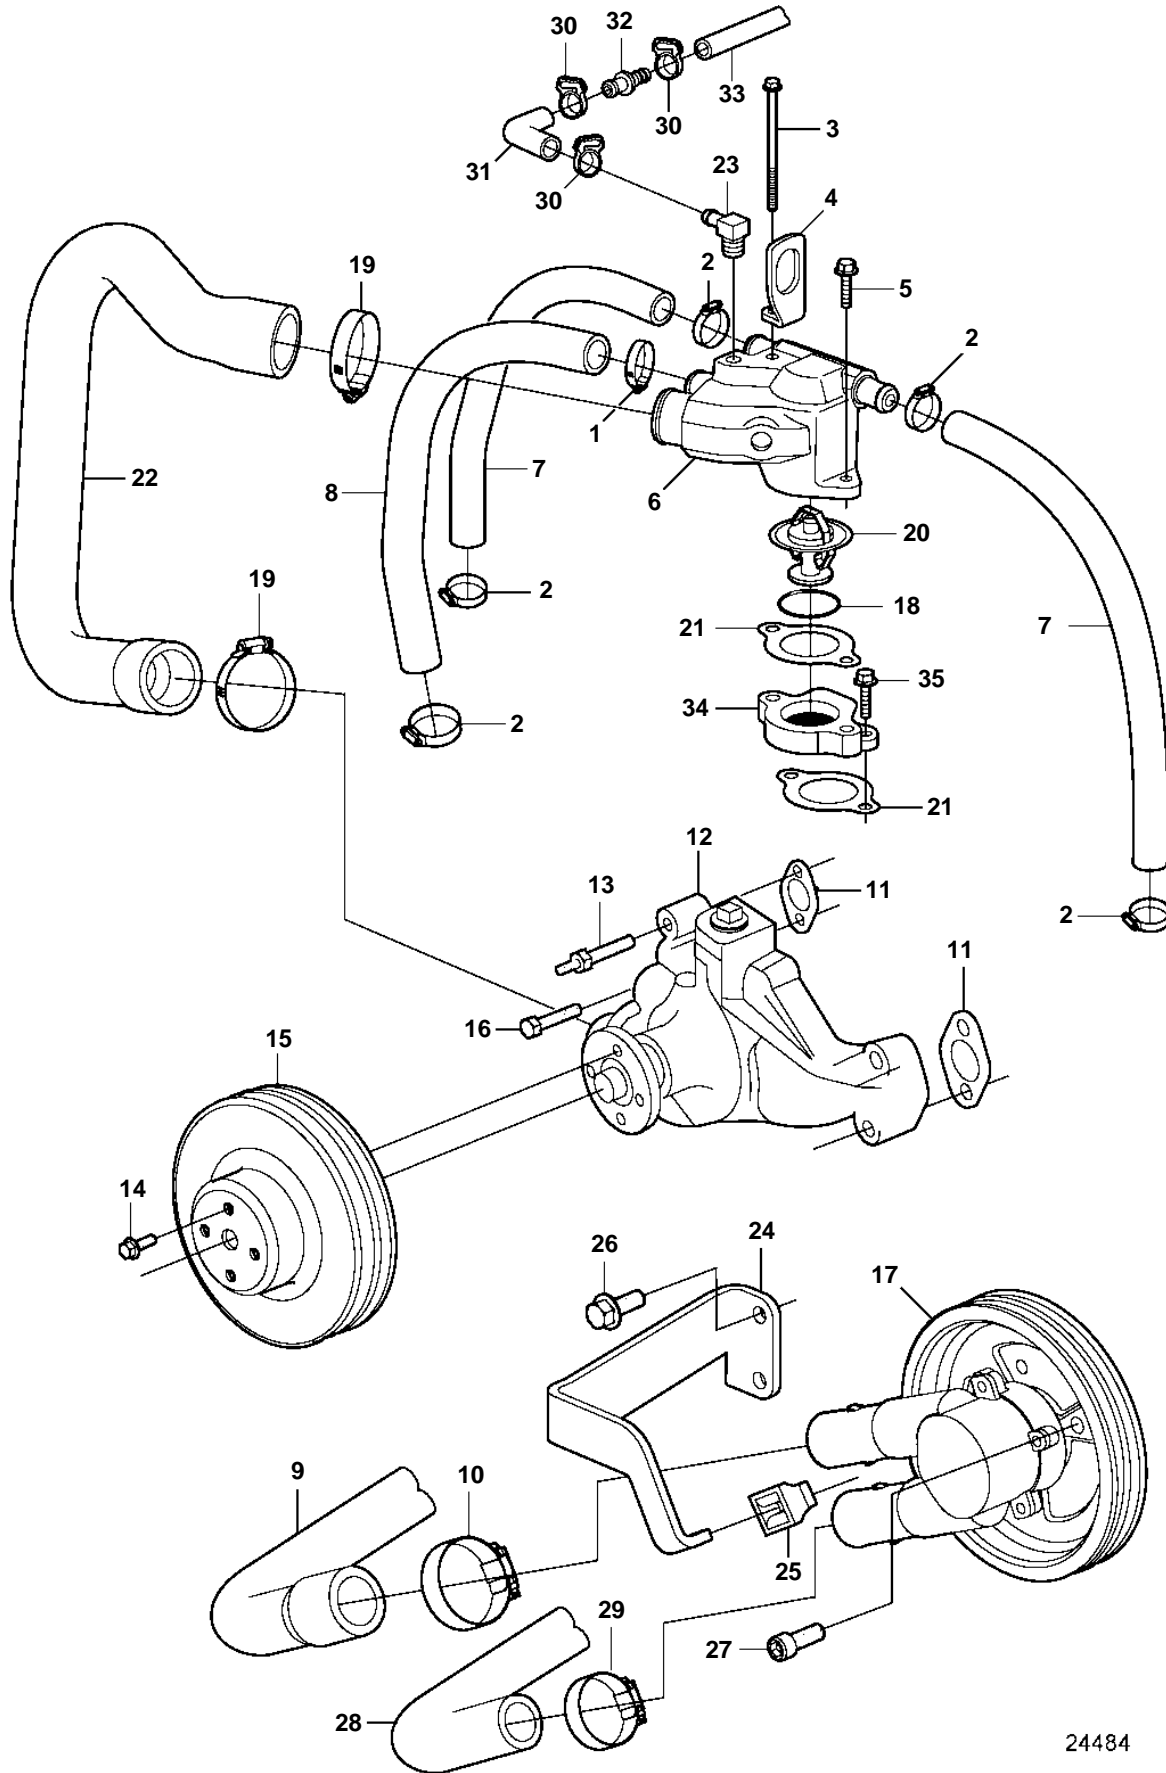

7.4GIPWTR

24484

7.4GIPWTR

REF	PART NO.	QTY	DESCRIPTION	SEE SEC.	NOTES
1	3852602	1	Hose clamp, Hose to thermostat housing		
2	3852602	4	Hose clamp, Hose them hsg to exhaust manifold		
3	3853391	1	Screw, Alignment bracket & thermostat hsg		
4	3852649	1	Bracket, Alignment bracket		
5	3853401	1	Screw, Thermostat hsg to engine		
6	3855018	1	Housing, Thermostat hsg		
7	3857244	1	Hose, Thermostat hsg to manifold		Starboard
	3857243	1	Hose, Thermostat hsg to manifold		Port
8	3850419	1	Hose, Engine oil cooler		
9	3858214	1	Hose, Gimbal to water pump		
10	3853786	2	Hose clamp, Hose, water pump inlet		
11	3852477	2	Gasket, Water pump to block		
12	3855991	1	Water pump		
13	3852507	2	Stud, Water pump		
14	3853390	4	Screw		
15	3852220	1	Pulley, Water pump		
16	3854653	4	Screw		
17	3858230	1	Sea water pump		
18	3852071	1	O-ring, Thermostat		
19	3852098	2	Hose clamp, Hose, thermostat hsg to water pump		
20	3853983	1	Thermostat, Engine		
			· Bulletin P-26-2-1	P-26-2-1-EN	Thermostat. 8.1L
21	3852111	2	Gasket, Thermostat hsg to engine		
22	3856007	1	Hose, Thermostat hsg to water pump		
23	3853598	1	Elbow, Thermostat hsg		
24	3858240	1	Stay, Stay, sea water pump		
25	3857954	1	Stop lug, Stay, sea water pump		
26	3853389	2	Screw, Stay bracket to engine		
27	3857930	3	Screw		
28	3858215	1	Hose		
29	3853786	1	Hose clamp		
30	3852196	3	Clamp		
31	3854673	1	Hose		
32	3850666	1	Nipple		
33	3857518	1	Hose, Valve to reservoir		
34	3856977	1	Spacer		
35	3853401	2	Screw		