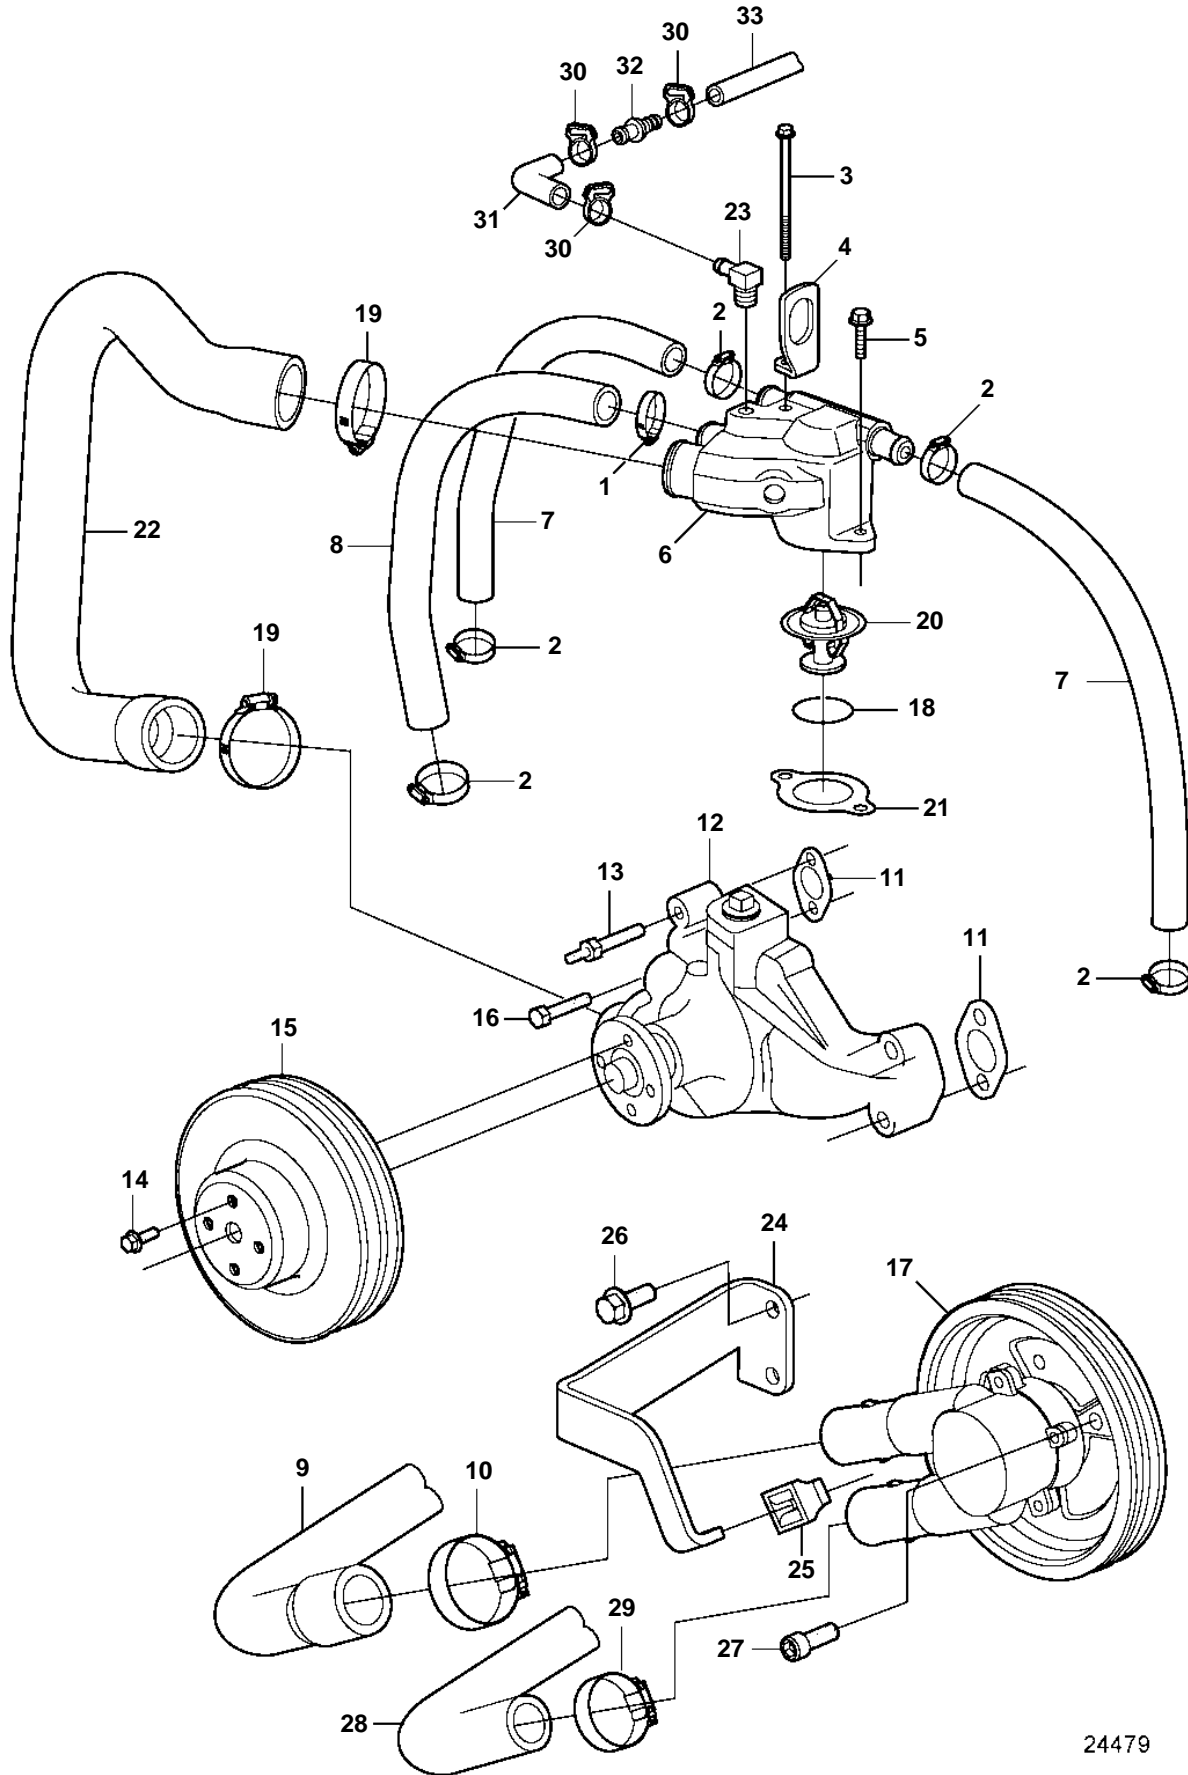

7.4GSIPWTR, 8.2GSIPWTR, DPX385XWTR, DPX415XWTR

24479

7.4GSIPWTR, 8.2GSIPWTR, DPX385XWTR, DPX415XWTR

REF	PART NO.	QTY	DESCRIPTION	SEE SEC.	NOTES
1	3852602	1	Hose clamp, Hose to thermostat housing		
2	3852602	4	Hose clamp, Hose them hsg to exhaust manifold		
3	3853391	1	Screw, Alignment bracket & thermostat hsg		
4	3852649	1	Bracket, Alignment bracket		
5	3853401	1	Screw, Thermostat hsg to engine		
6	3855018	1	Housing, Thermostat hsg		
7	3857244	1	Hose, Thermostat hsg to manifold		Starboard
	3857243	1	Hose, Thermostat hsg to manifold		Port
8	3850419	1	Hose, Engine oil cooler		
9	3858214	1	Hose, Gimbal to water pump		GSi
	3858217	1	Hose, Gimbal to water pump		DPX
10	3853786	2	Hose clamp, Hose, water pump inlet		
11	3852477	2	Gasket, Water pump to block		
12	3855991	1	Water pump		
13	3852507	2	Stud, Water pump		
14	3853390	4	Screw		
15	3852220	1	Pulley, Water pump		
16	3854653	4	Screw		
17		1	Sea water pump	35175	
18	3852071	1	O-ring, Thermostat		
19	3852098	2	Hose clamp, Hose, thermostat hsg to water pump		
20	3853983	1	Thermostat, Engine		
			· Bulletin P-26-2-1	P-26-2-1-EN	Thermostat. 8.1L
21	3852111	1	Gasket, Thermostat hsg to engine		
22	3856007	1	Hose, Thermostat hsg to water pump		
23	3853598	1	Elbow, Thermostat hsg		
24	3858240	1	Stay, Stay, sea water pump		
25	3857954	1	Stop lug, Stay, sea water pump		
26	3853389	2	Screw, Stay bracket to engine		
27	3858257	3	Screw		
28	3858215	1	Hose		
29	3853786	1	Hose clamp		
30	3852196	3	Clamp		
31	3854673	1	Hose		
32	3850666	1	Nipple		
33	3850653	1	Hose, Valve to reservoir		