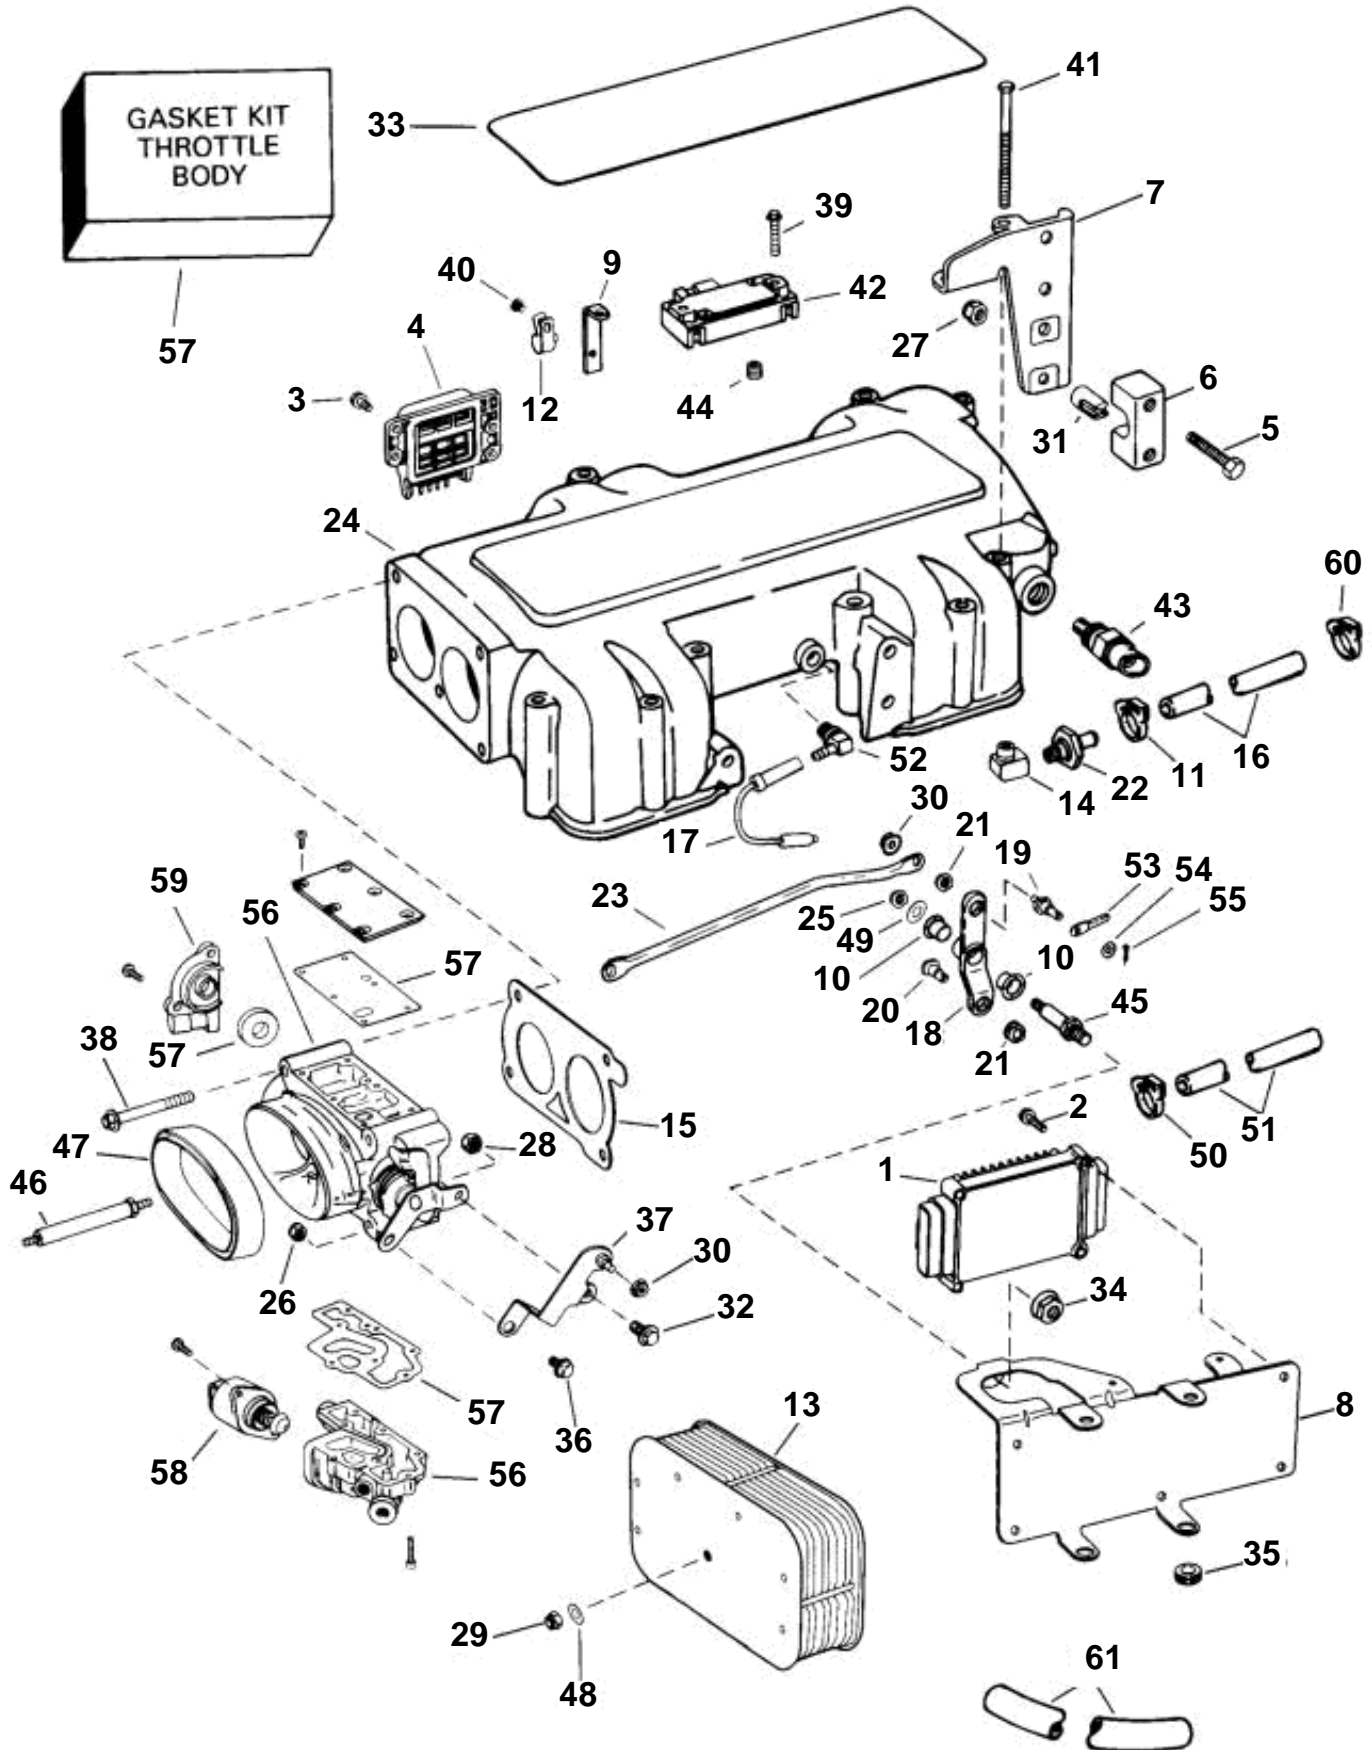

## 7.4GSIPBYCCE, 8.2GSIPBYCCE, DPX385XBYDCE, DPX415XBYDCE

REF	PART NO.	QTY	DESCRIPTION	NOTES
1	3857928	1	Ecu, 7.4 GSi, DPX385	
	3857327	1	Ecu, 8.2 GSi, DPX415	
2	3852053	3	Screw, ECM to bracket	
3	3852115	2	Screw, Knock module	
4	3854521	1	Control unit	
5	3852048	1	Screw, Throttle anchor to bracket	
6	3850266	1	Anchorage, Throttle cable	
7	3851989	1	Bracket, Throttle cable	
8	3856949	1	Bracket, ECU and throttle lever to manifold	
9	3854820	1	Bracket, Clamp, fuel line to intake manifold	
10	3852094	1	Bushing, Shaft, throttle lever pivot	
11	3852170	1	Clamp, Hose, reservoir to pulse limiter	Reservoir end
	3852529	1	Clamp, Hose, reservoir to pulse limiter	Limiter end
12		1	Clamp, Fuel line to bracket	
13	3856951	1	Flame shield	
14	3854675	1	Elbow, Pulse limiter	
15	3854520	1	Gasket, Throttle body	Part of engine gasket kit
16	3853582	1	Hose, Reservoir to pulse limiter	
17	3854677	1	Hose, Regulator to intake manifold	
18		1	Lever, To ECM and throttle lever bracket	
19	3854742	1	Pin, Throttle cable lever	
20	3854743	1	Pin, Throttle cable lever	
21	3854744	2	Nut, Pins to throttle cable lever	
22	3852225	1	Impulse limiter, Reservoir to intake manifold	
23	3854648	1	Link, Throttle lever to TB lever	
24		1	Manifold, Upper	
25	3852005	1	Nut, Shaft, throttle lever pivot	
26	3852009	1	Nut, Lever and pin assy	
27	3852118	1	Nut, Anchor, throttle cable to bracket	
28	3852420	1	Lock nut, Screw, throttle lever to throttle body	
29	3852420	1	Lock nut, Flame arrestor to throttle body	
30	3853404	1	Lock nut, Throttle pivot shaft to bracket	
31	3852019	2	Retainer, Throttle cable	
32	3852053	1	Screw, Lever to throttle body	
33	3854992	1	Decal	
	3855620	1	Decal	
	3856486	1	Decal	
	3856487	1	Decal	
34	3853404	1	Lock nut, Throttle pin to bracket	
35	941263	2	Grommet, ECU bracket	
36	3853428	1	Screw, Throttle lever to throttle body	
37	3854566	1	Lever	
38	3854651	4	Screw, Throttle body to manifold	
39	3854655	2	Screw, MAP sensor	
40	3854897	1	Screw, Clamp, fuel line to bracket	
41	3855091	12	Screw, Upper to lower intake manifold	
42	3850396	1	Sensor	
43	3854527	1	Sender	
44	3854650	1	Seal, MAP sensor	Part of engine gasket kit
45	3854649	1	Control shaft, Pivot, throttle cable lever to bracket	
46	3854671	1	Stud, Flame arrestor to throttle body	
47	3854670	1	Grommet, Flame arrestor to throttle body	Part of engine gasket kit
48	3852184	1	Washer, Flame arrestor to throttle body	
49	3852189	1	Washer, Throttle lever to pivot shaft	
50	3852196	1	Clamp, PCV valve hose	
51		1	Hose, PCV valve	
		1	Hose, Elbow	
52	3854679	1	Elbow, Intake manifold to reg. hose	
53	3850941	1	Adapter, Throttle cable	
54	3852193	1	Washer, Pin, throttle cable to lever	
55	3852052	1	Cotter pin, Cable to throttle lever assy	
56		1	Throttle body	
57	3855193	1	· Repair kit, Throttle body	