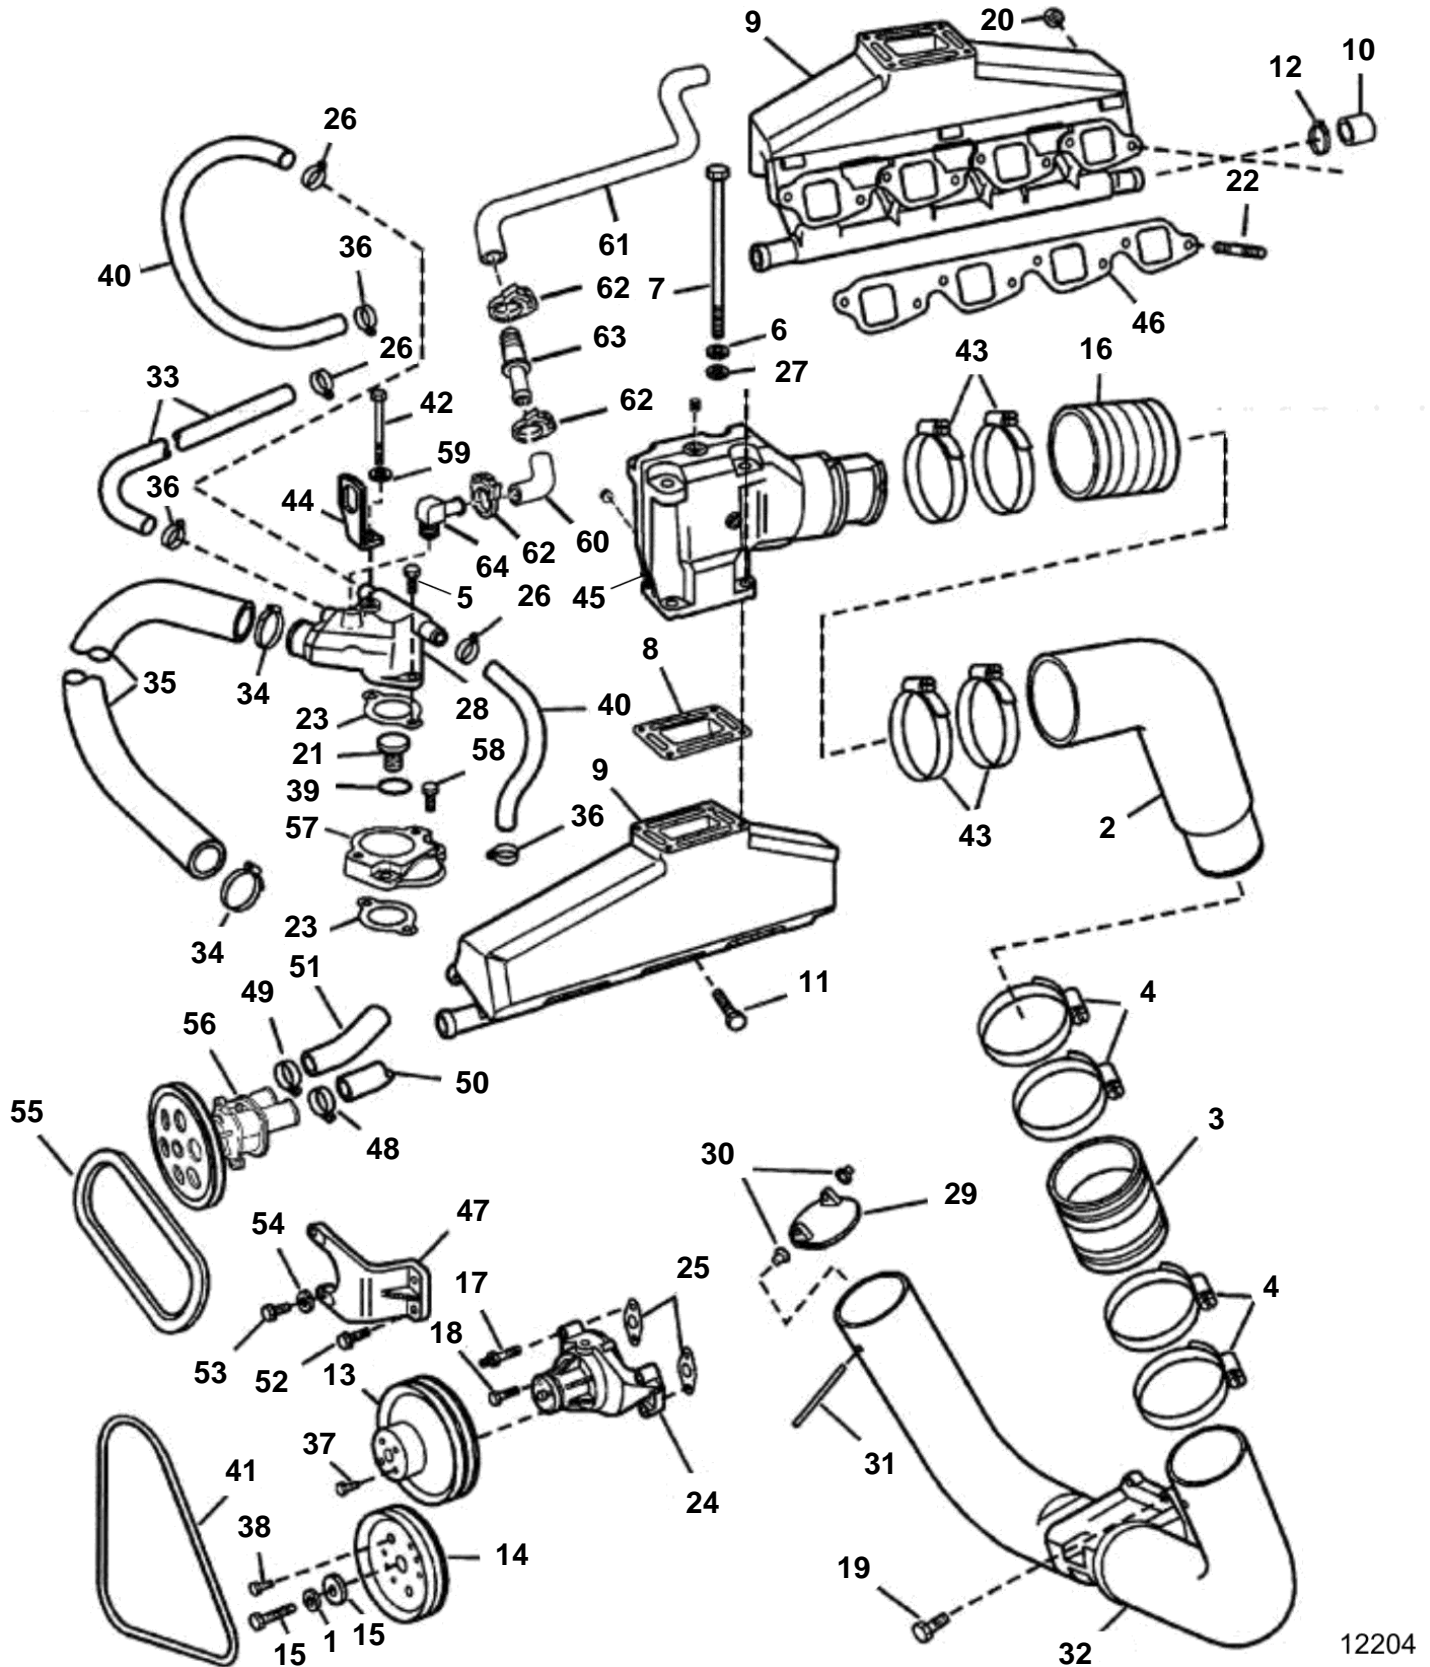

7.4GIPBYCCE, 7.4GIPBYDCE, 7.4GSIPBYCCE, 8.2GSIPBYCCE, DPX385XBYDCE, DPX415XBYDCE

7.4GIPBYCCE, 7.4GIPBYDCE, 7.4GSIPBYCCE, 8.2GSIPBYCCE, DPX385XBYDCE, DPX415XBYDCE

REF	PART NO.	QTY	DESCRIPTION	SEE SEC.	NOTES
1	3853353	1	Lock washer, Pulley		
2	3850211	2	Exhaust pipe, Upper		DPX
	3853237	2	Exhaust pipe, Upper		SX/DP-S
3	3852741	2	Hose, Upper exhaust pipe to exhaust pipe		DPX
	3852742	2	Exhaust hose, Upper exhaust pipe to exhaust pipe		SX/DP-S
4	3852604	8	Clamp, Hose, exhaust pipe		
5	3853401	1	Screw, Thermostat hsg to spacer		Gi
	3853401	1	Screw, Thermostat hsg to engine, short		GSI/DPX
6	3852002	8	Lock washer, Exhaust elbow to manifold		
7	3852830	8	Screw, Exhaust elbow to manifold		
8	3850496	2	Gasket, Exhaust elbow to manifold		
			· Bulletin P-25-1-1	P-25-1-1-EN	Riser Gasket Replaced
9	3852362	2	Exhaust pipe, Port & stbd		
10	3852476	2	Cap, Exhaust manifold		
11	3853326	8	Screw, Exhaust manifold		
12	3852602	2	Clamp, Cap to exhaust manifold		
13	3852220	1	Pulley, Water pump		
14	3851998	1	V-belt pulley, Crankshaft, water pump		
15	3853502	1	Flange screw, Torsional damper		
	3853354	1	Washer		
16	3852696	2	Exhaust hose, Upper exhaust pipe to exhaust pipe		
17	3852507	1	Stud, PS pump bracket to pump		SX/DP-S
18	3854653	3	Screw, Water pump		SX/DP-S
	3854653	4	Screw, Water pump		DPX
19	3855472	4	Flange screw, Exhaust pipe to gimbal hsg		SX/DP-S
20	3853404	8	Lock nut, Exhaust manifold to cyl head		
21	3853983	1	Thermostat, Engine		
			· Bulletin P-26-2-1	P-26-2-1-EN	Thermostat. 8.1L
22	3852140	8	Stud, Manifold to engine		
23	3852111	1	Gasket, Thermostat hsg to intake manifold		Part of engine gasket kit
24	3855991	1	Circulation pump		
25	3853361	2	Gasket, Water pump		Part of engine gasket kit
26	3852602	1	Clamp, Hose, to thermostat hsg inlet		
27	3852058	8	Washer, Exhaust elbow to manifold		
28	3855018	1	Thermostat housing		
29		2	Seal, Exhaust pipe		
			· Bulletin P-25-1-2	P-25-1-2-EN	Exhaust Seal Obsolete
30		4	Bushing, Exhaust seal assy to exhaust pipe		
31		2	Pin, Exhaust seal assy to exhaust pipe		
32	3851000	1	Exhaust pipe		DPX
33	3850419	1	Hose, Engine cooler to thermostat		
34	3852098	2	Clamp, Hose, thermostat hsg to water pump		
35	3856007	1	Hose, Thermostat hsg to water pump		
36	3852602	3	Clamp, Hose		
37	3853390	4	Screw, Water pump pulley to hub		
38	3855720	3	Screw, Pulley to crankshaft		Gi
	3853392	3	Screw, Pulley to crankshaft		GSI/DPX
39	3852071	1	O-ring, Thermostat		Part of engine gasket kit
40	3857243	1	Hose, Thermostat to manifold		Port
	3857244	1	Hose, Thermostat to manifold		Stbd
41	3854643	1	V-belt, Alternator		
42	3853391	1	Screw		
43	3853860	8	Clamp, Hose, exhaust elbow		
44	3852649	1	Bracket, Alignment eye		Gi
45	3857944	2	Exhaust riser, Port & starboard		
	3850740	4	· Plug, Exhaust elbow		
46	3852472	2	Gasket, Manifold to engine		Part of engine gasket kit
47	3855594	1	Bracket, Water pump		
48	3850422	1	Clamp, Hose, water pump inlet		
49	3852602	1	Clamp, Hose, water pump outlet		
50	3855705	1	Hose, Gimbal to water pump		SX / DP-S
	3855703	1	Hose, Gimbal to water pump		DPX
51	3855684	1	Hose, Water pump to reservoir