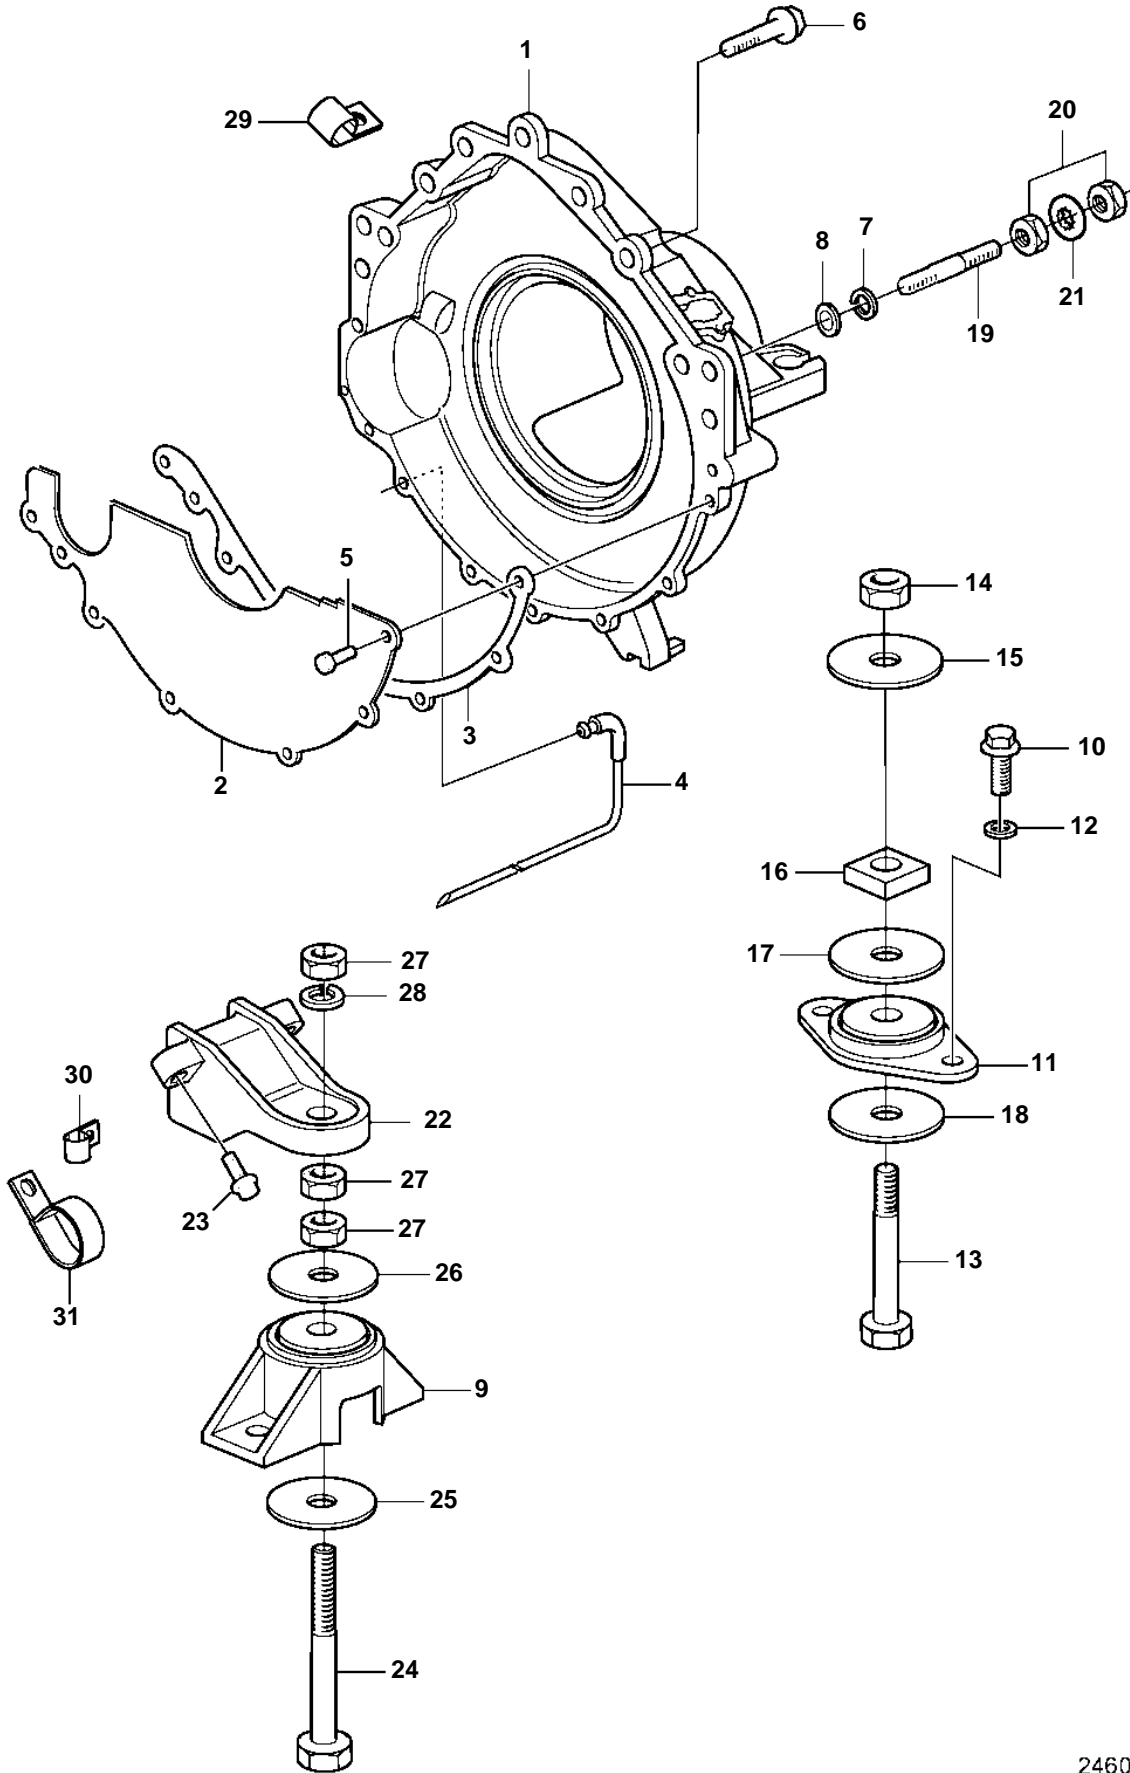

7.4GIPBYCCE, 7.4GIPBYDCE, 7.4GSIPBYCCE, 8.2GSIPBYCCE

24606

7.4GIPBYCCE, 7.4GIPBYDCE, 7.4GSIPBYCCE, 8.2GSIPBYCCE

REF	PART NO.	QTY	DESCRIPTION	NOTES
1	3852831	1	Flywheel housing	
2	3854604	1	Cover	
3	3852834	1	Gasket	
4	3852832	1	Hose, Flywheel hsg	
5	3852421	7	Screw, Flywheel cover	
6	3853392	2	Screw, Flywheel hsg to engine	
	3853547	1	Screw, Reservoir and flywheel hsg to engine	
7	3852002	2	Lock washer, Ground stud, flywheel hsg	
8	3852058	2	Washer, Ground stud, flywheel hsg	
9	3853805	2	Rubber cushion, Engine front	Port and starboard
10	959968	4	Screw, Rear mount to transom plate	
11	3853806	2	Rubber cushion, Transom plate	
12	3852155	4	Washer, Rear mount to transom plate	
13	3850930	2	Screw, Rear mount	
14	3850929	2	Nut, Rear mount	
15	3852540	2	Washer, Rear mount to flywheel hsg	
16	3852539	2	Nut, Rear mount	
17	3852622	2	Washer, Rear mount	
18	3852542	2	Washer, Rear mount	
19	3852483	2	Stud, Flywheel housing to engine	Ground
20	3852065	2	Nut, Terminal to ground stud, flywheel hsg	
21	3852070	1	Washer, Ground stud, flywheel hsg	Starboard
22	3857844	2	Bracket, Front, port and starboard	
23	3853326	6	Screw, Front mount bracket to engine	
24	3852566	2	Screw, Front mount	Front
25	3852428	2	Washer, Bolt, front mount, engine	Lower
26	3852433	2	Washer, Front mount	Upper
27	3852021	6	Nut, Bolt, mount bracket	Front
28	3852090	2	Lock washer, Front mount	
29	3852434	1	Clamp	harness
	3852092	1	Clamp	harness
30	3852146	1	Clamp, Starter leads to stbd bracket	harness
	3852490	1	Clamp	PS hose
31	3853312	1	Clamp	Starboard, cooling hose