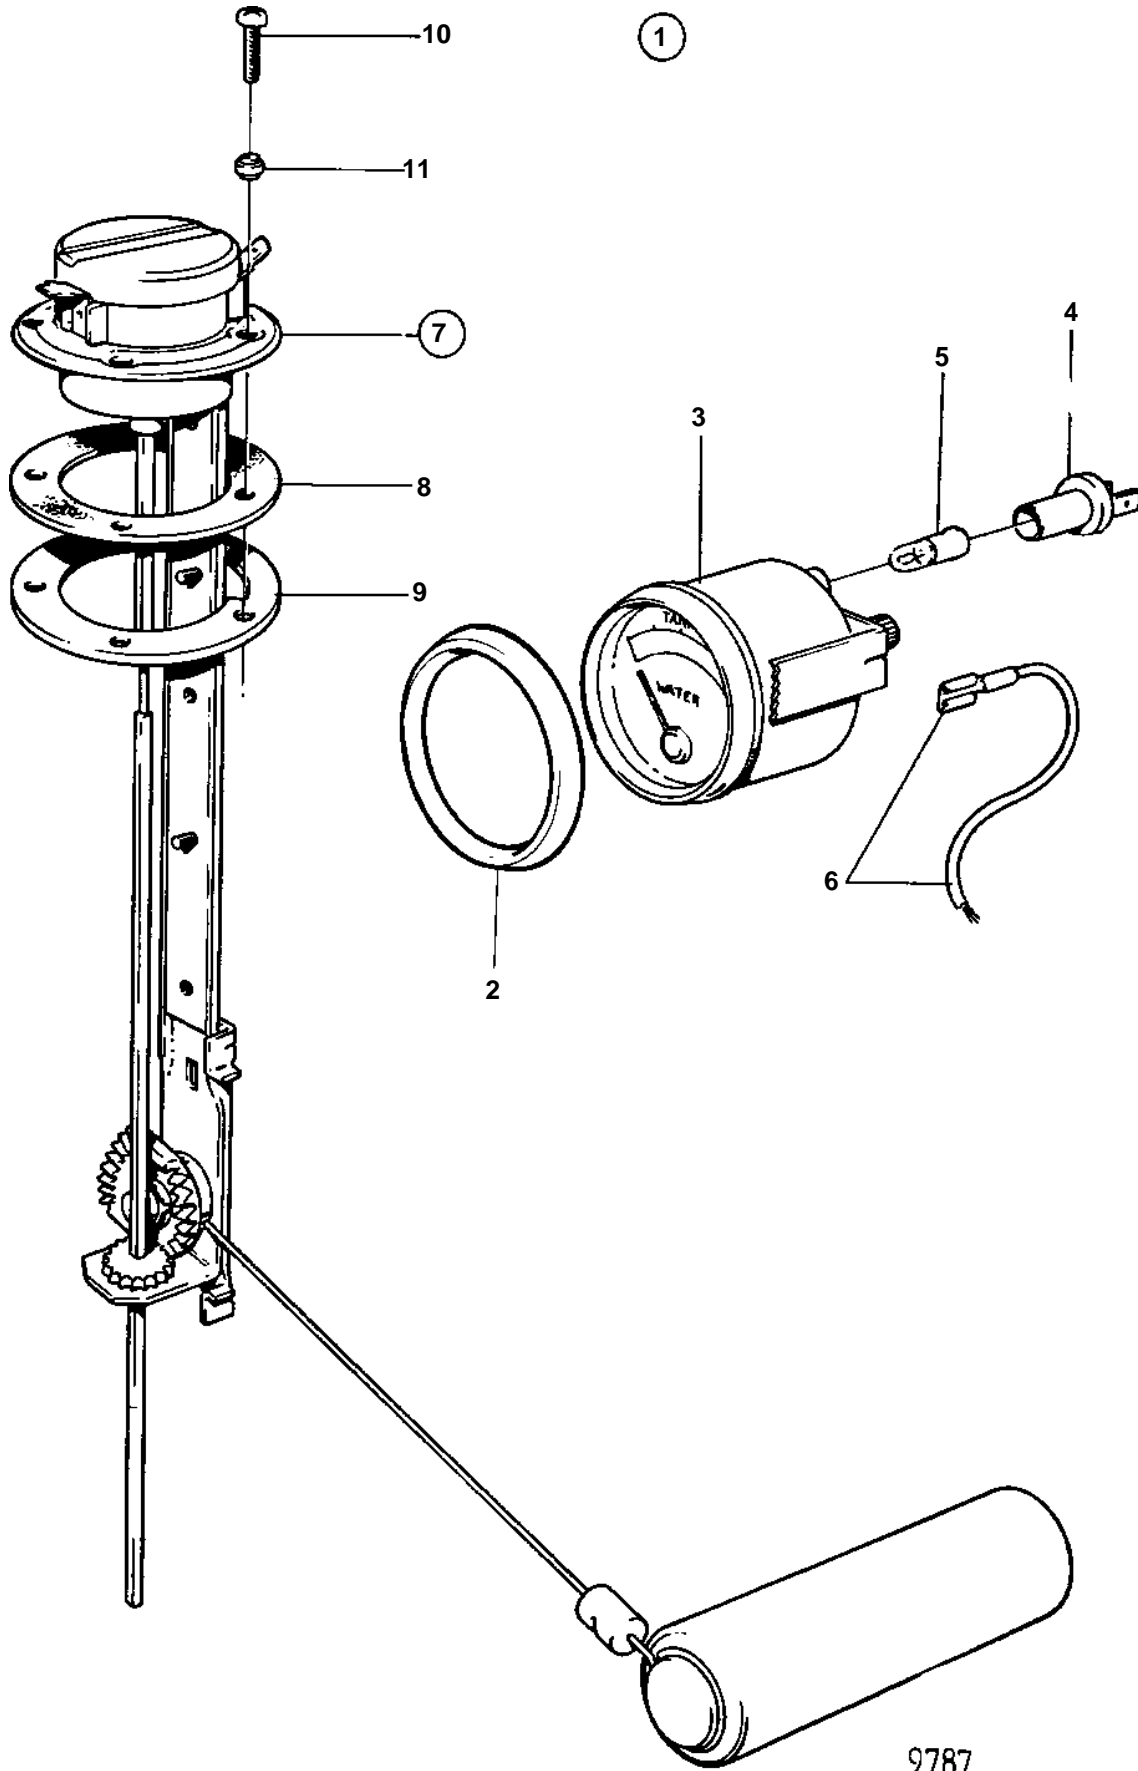

COMMON

COMMON

REF	PART NO.	QTY	DESCRIPTION	NOTES
1	828716	1	Water level gauge	12V REPL BY 858881. GOLD COLOURED DECOR STRIPE.
2	858643	1	· Front ring	(828542)
3	863942	1	· Water level gauge	(828635)
4	863945	2	· · Bulb socket	FOR INSTRUMENTS WITH PARTNO 828632,828635 SHOULD WHITE BULB 19923 AND BULB HOLDER 808175 BE INSTALLED.
5	863946	2	· · Bulb	RED. FOR INSTRUMENTS WITH PARTNO 828632,828635 SHOULD WHITE BULB 19923 AND BULB HOLDER 808175 BE INSTALLED.
6		X	· CABLES AND TERMINALS	SEE GROUP 3
7	834389	1	· Sender	
8	89865	1	· · Gasket	
9	834480	1	· · Flange	
10	956078	4	· · Screw	L = 16 MM
	956081	1	· · Screw	L = 25 MM
11	834481	5	· · Gasket	