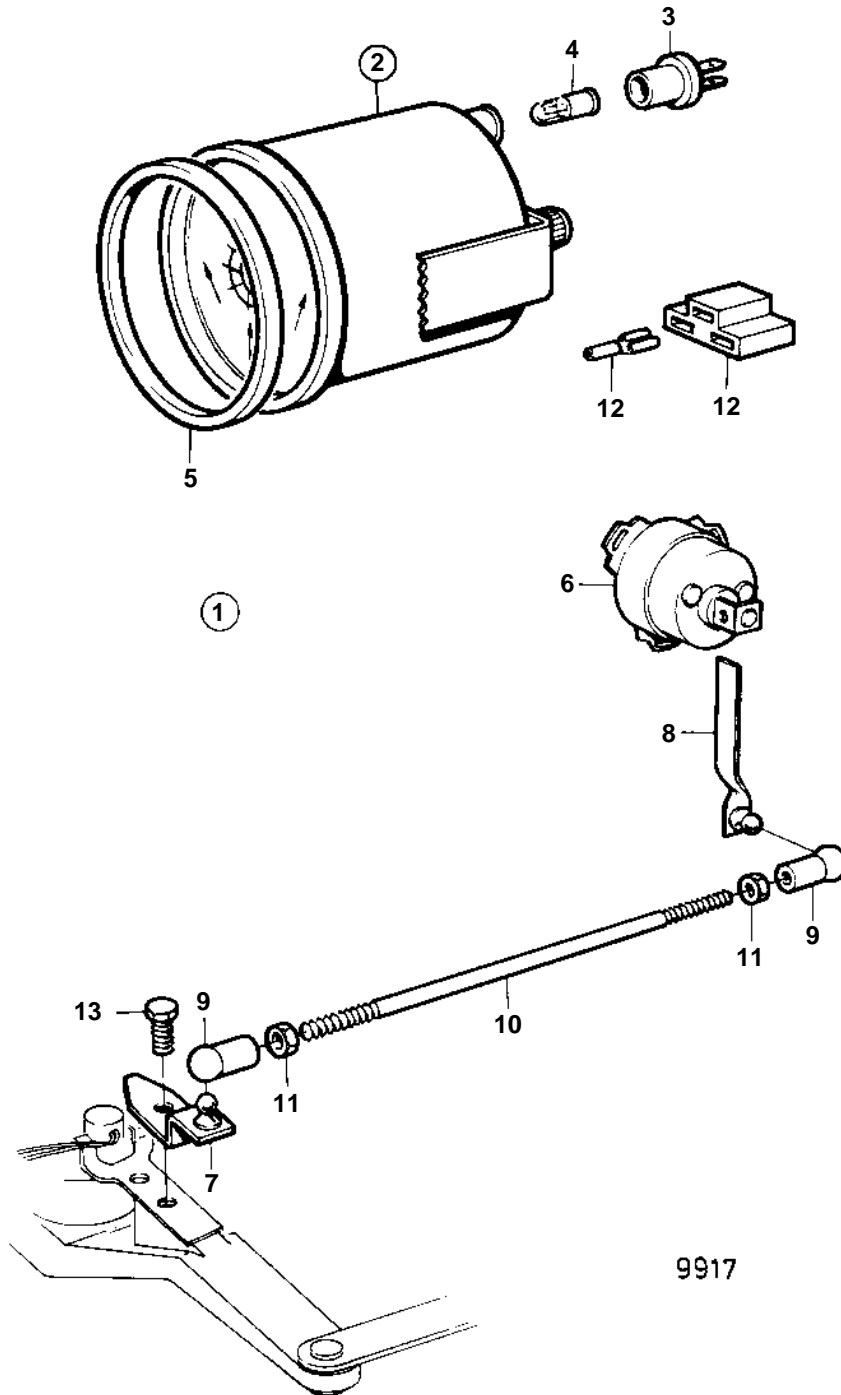

COMMON

9917

COMMON

REF	PART NO.	QTY	DESCRIPTION	NOTES
1	858886	1	Rudder indicator	REPL BY 1140463
2	828698	1	· Rudder indicator	REPL BY 863944
	863944	1	· Rudder indicator	
3	863945	1	· · Bulb socket	FOR RUDDER INDICATOR INSTRUMENTS WITH PART NO 828698 SHOULD WHITE BULB 19923 AND BULB HOLDER 808175 BE INSTALLED
4	863946	1	· · Bulb	RED. FOR RUDDER INDICATOR INSTRUMENTS WITH PART NO 828698 SHOULD WHITE BULB 19923 AND BULB HOLDER 808175 BE INSTALLED
5	858643	1	· Front ring	
6	837772	1	· Rudder position sens	
7	853176	1	· Bracket	
8	853177	1	· Lever	
9	946704	1	· Ball socket	LEFT HAND THREADS.
	946703	1	· Ball socket	RIGHT HAND THREADS.
10	943549	1	· Control rod	
11	942836	1	· Nut	LEFT HAND THREADS.
	955780	1	· Nut	RIGHT HAND THREADS.
12		X	· CABLES AND TERMINALS	
13	940199	1	Screw	