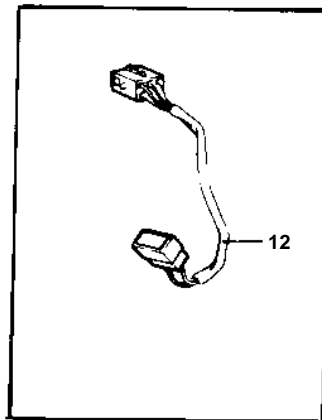

COMMON

9631

COMMON

REF	PART NO.	QTY	DESCRIPTION	NOTES
1	853067	1	Instrument panel	
2	828731	1	• Trimmer	
3	853866	1	• Control panel	(828739)
4	876040	1	• Relay kit	
5	828584	1	• Switch	
6	828586	1	• Button	
7	828743	1	• Button	
8	828742	1	• Switch	
9	828740	2	• Spacer washer	
10	828647	4	• Screw	
11		X	• CABLES AND TERMINALS	SEE GROUP 3
12	853052	X	Extension cable verl	L = 3000 MM
13	1140317	X	Y-koppling	