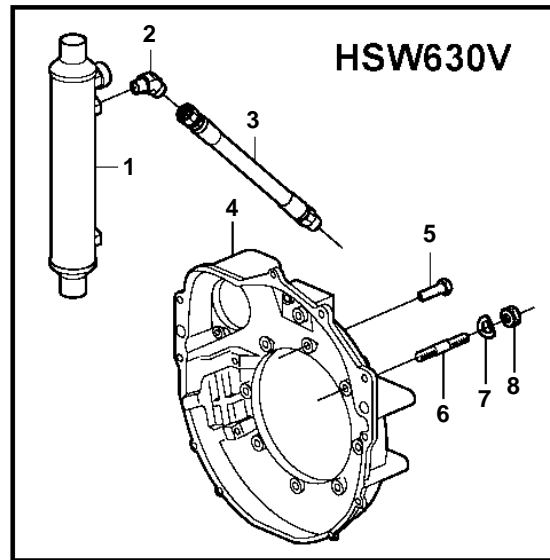

5.7GiI-B, 5.7GXil-C

22959

5.7Giil-B, 5.7GXil-C

REF	PART NO.	QTY	DESCRIPTION
1	3861479	1	Oil cooler
2	3858549	2	Fitting
3	3861441	1	Oil hose
	3861442	1	Oil hose
4	841056	1	Flywheel housing
5	3853558	2	Flange screw
6	953517	4	Stud
7	941909	4	Spring washer
8	950355	4	Nut
9	3861441	1	Oil hose
		1	Oil hose
10	955556	2	Screw
11	941909	2	Spring washer
12	953540	4	Stud
13	955556	4	Screw
14	941909	4	Spring washer
15	953531	2	Stud
16	941909	2	Spring washer
17	950355	2	Nut