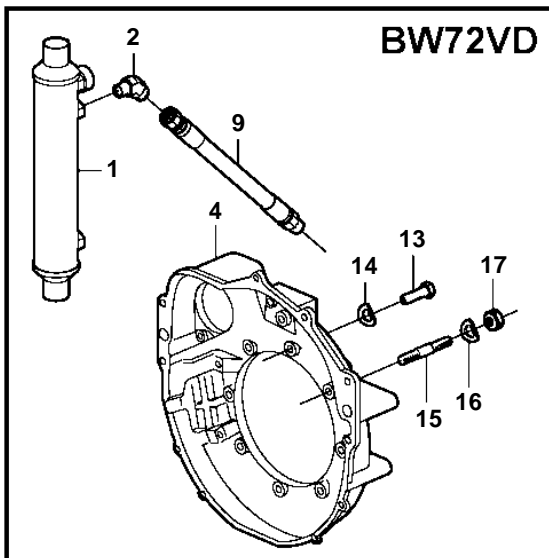

5.7GiI-B, 5.7GXil-C

22959

5.7Giil-B, 5.7GXil-C

REF	PART NO.	QTY	DESCRIPTION
1	3861479	1	Oil cooler
2	3858549	2	Fitting
3	3861441	1	Oil hose
	3861442	1	Oil hose
4	841056	1	Flywheel housing
5	3853558	2	Flange screw
6	953517	4	Stud
7	941909	4	Spring washer
8	950355	4	Nut
9	3861441	1	Oil hose
		1	Oil hose
10	955556	2	Screw
11	941909	2	Spring washer
12	953540	4	Stud
13	955556	4	Screw
14	941909	4	Spring washer
15	953531	2	Stud
16	941909	2	Spring washer
17	950355	2	Nut