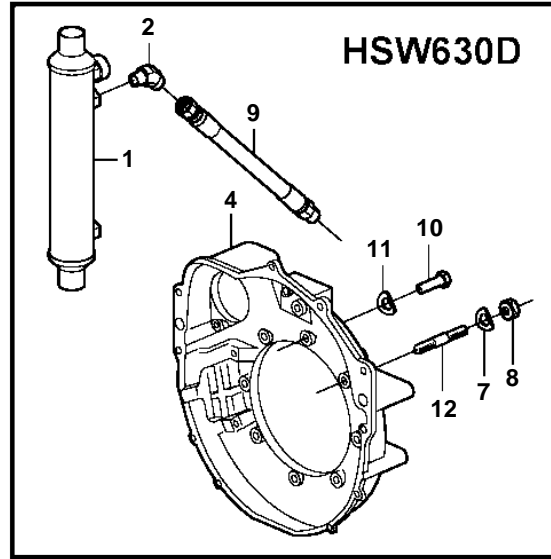

5.7GiI-B, 5.7GXil-C

22959

5.7Giil-B, 5.7GXil-C

REF	PART NO.	QTY	DESCRIPTION
1	3861479	1	Oil cooler
2	3858549	2	Fitting
3	3861441	1	Oil hose
	3861442	1	Oil hose
4	841056	1	Flywheel housing
5	3853558	2	Flange screw
6	953517	4	Stud
7	941909	4	Spring washer
8	950355	4	Nut
9	3861441	1	Oil hose
		1	Oil hose
10	955556	2	Screw
11	941909	2	Spring washer
12	953540	4	Stud
13	955556	4	Screw
14	941909	4	Spring washer
15	953531	2	Stud
16	941909	2	Spring washer
17	950355	2	Nut