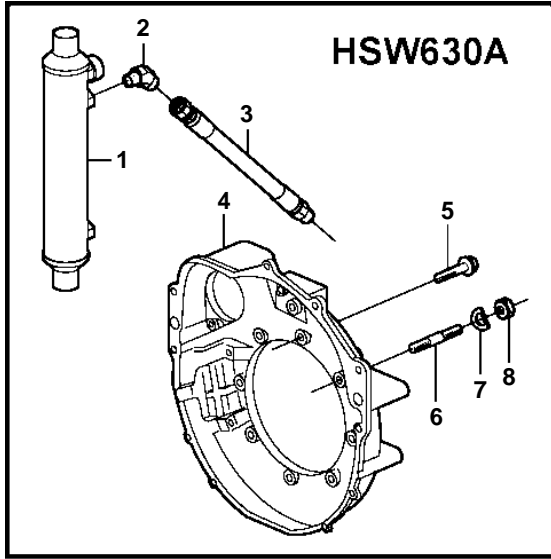

5.7GiI-B, 5.7GXil-C

22959

5.7Giil-B, 5.7GXil-C

REF	PART NO.	QTY	DESCRIPTION
1	3861479	1	Oil cooler
2	3858549	2	Fitting
3	3861441	1	Oil hose
	3861442	1	Oil hose
4	841056	1	Flywheel housing
5	3853558	2	Flange screw
6	953517	4	Stud
7	941909	4	Spring washer
8	950355	4	Nut
9	3861441	1	Oil hose
		1	Oil hose
10	955556	2	Screw
11	941909	2	Spring washer
12	953540	4	Stud
13	955556	4	Screw
14	941909	4	Spring washer
15	953531	2	Stud
16	941909	2	Spring washer
17	950355	2	Nut