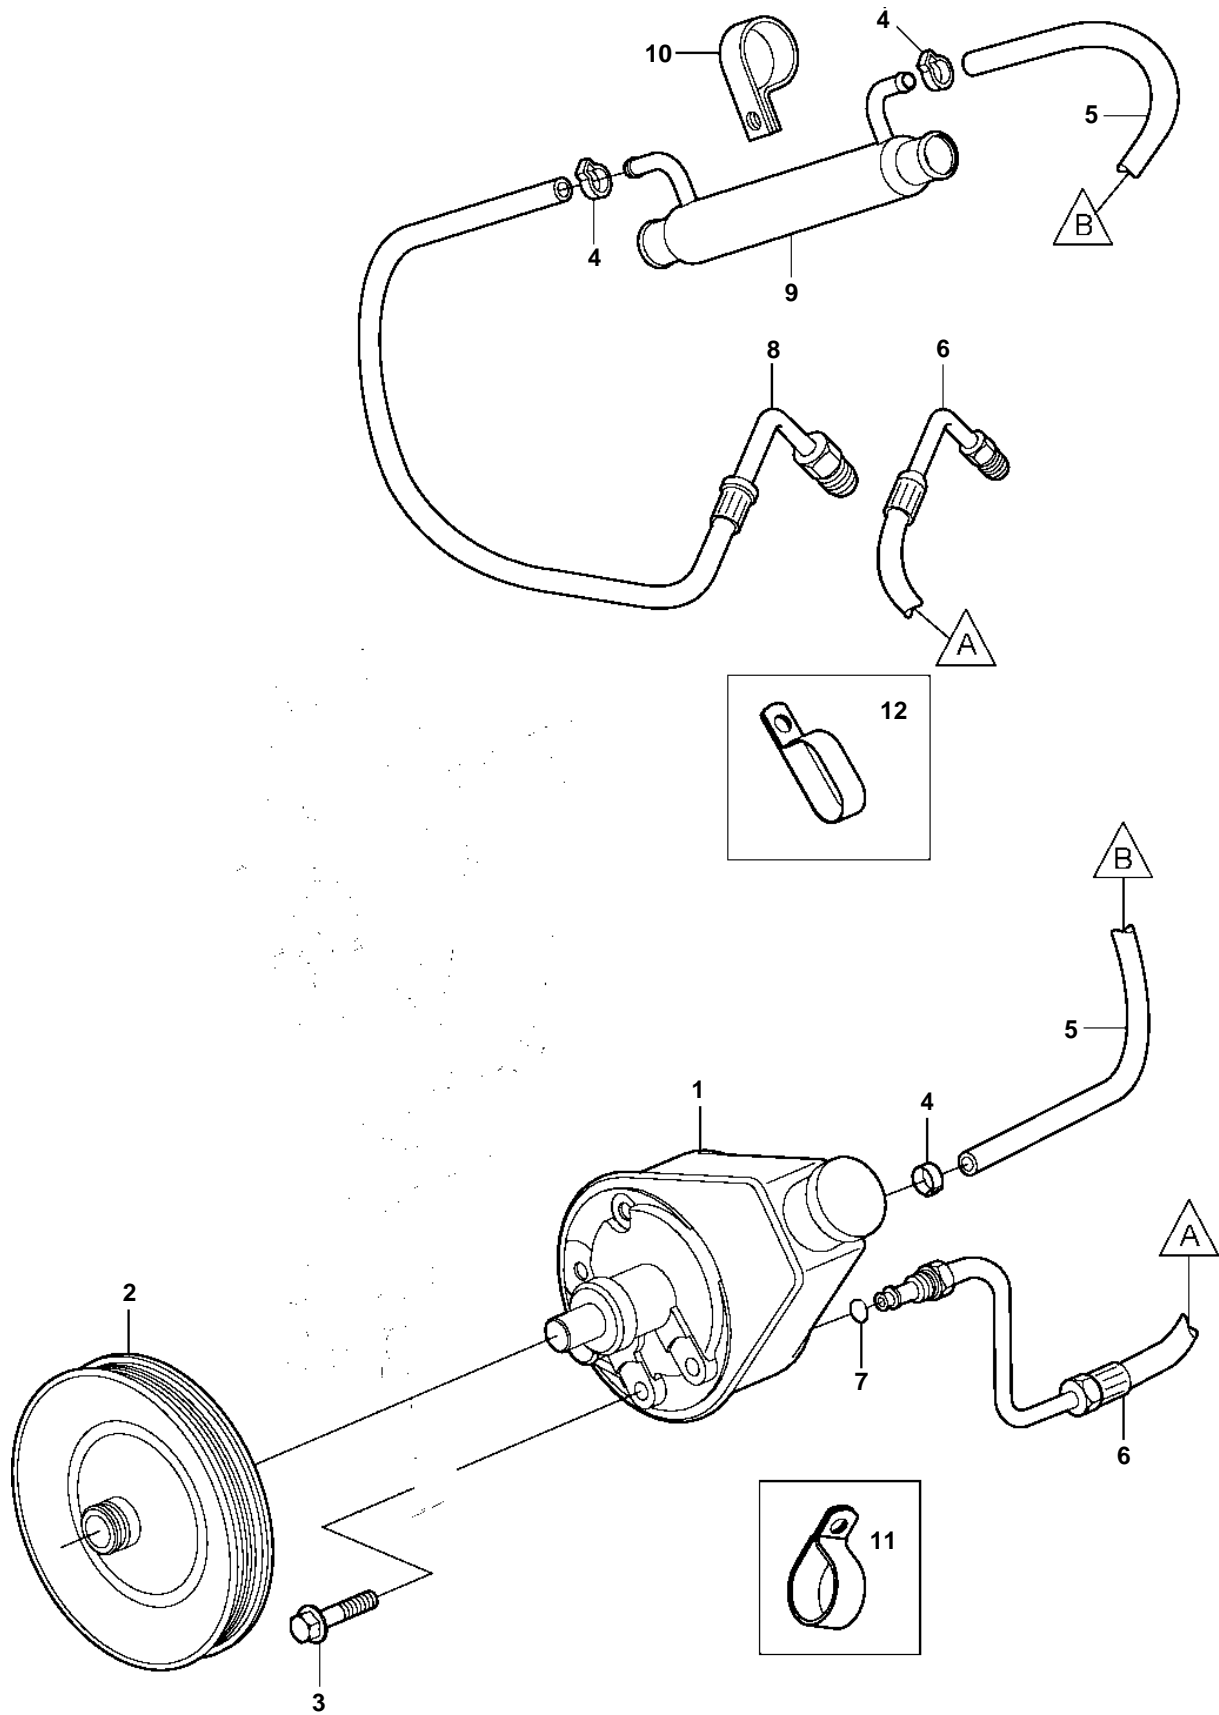

5.0GXi-B, 5.0GXi-BF, 5.0OSi-B, 5.0OSi-BF, 5.7Gi-B, 5.7Gi-BF, 5.7GXi-C, 5.7GXi-CF, 5.7OSi-A, 5.7OSi-AF, 5.7OSXi-A, 5.7OSXi-AF

5.0GXi-B, 5.0GXi-BF, 5.0OSi-B, 5.0OSi-BF, 5.7Gi-B, 5.7Gi-BF, 5.7GXi-C, 5.7GXi-CF, 5.7OSi-A, 5.7OSi-AF, 5.7OSXi-A, 5.7OSXi-AF

REF	PART NO.	QTY	DESCRIPTION	NOTES
1	3850491	1	Power steering pump	
2	3860084	1	Pulley	
3	946752	1	Flange screw	M10x35mm
	965220	2	Flange screw	M10x45mm
4	982663	3	Clamp	
5	3852839	1	Hose	
6	3853918	1	Hose	
7	3852497	1	O-ring	
8	3854056	1	Hose	
9	3861786	1	Oil cooler	
10	3861788	1	Clamp	
11	3852490	1	Clamp	
12	3852837	1	Clamp