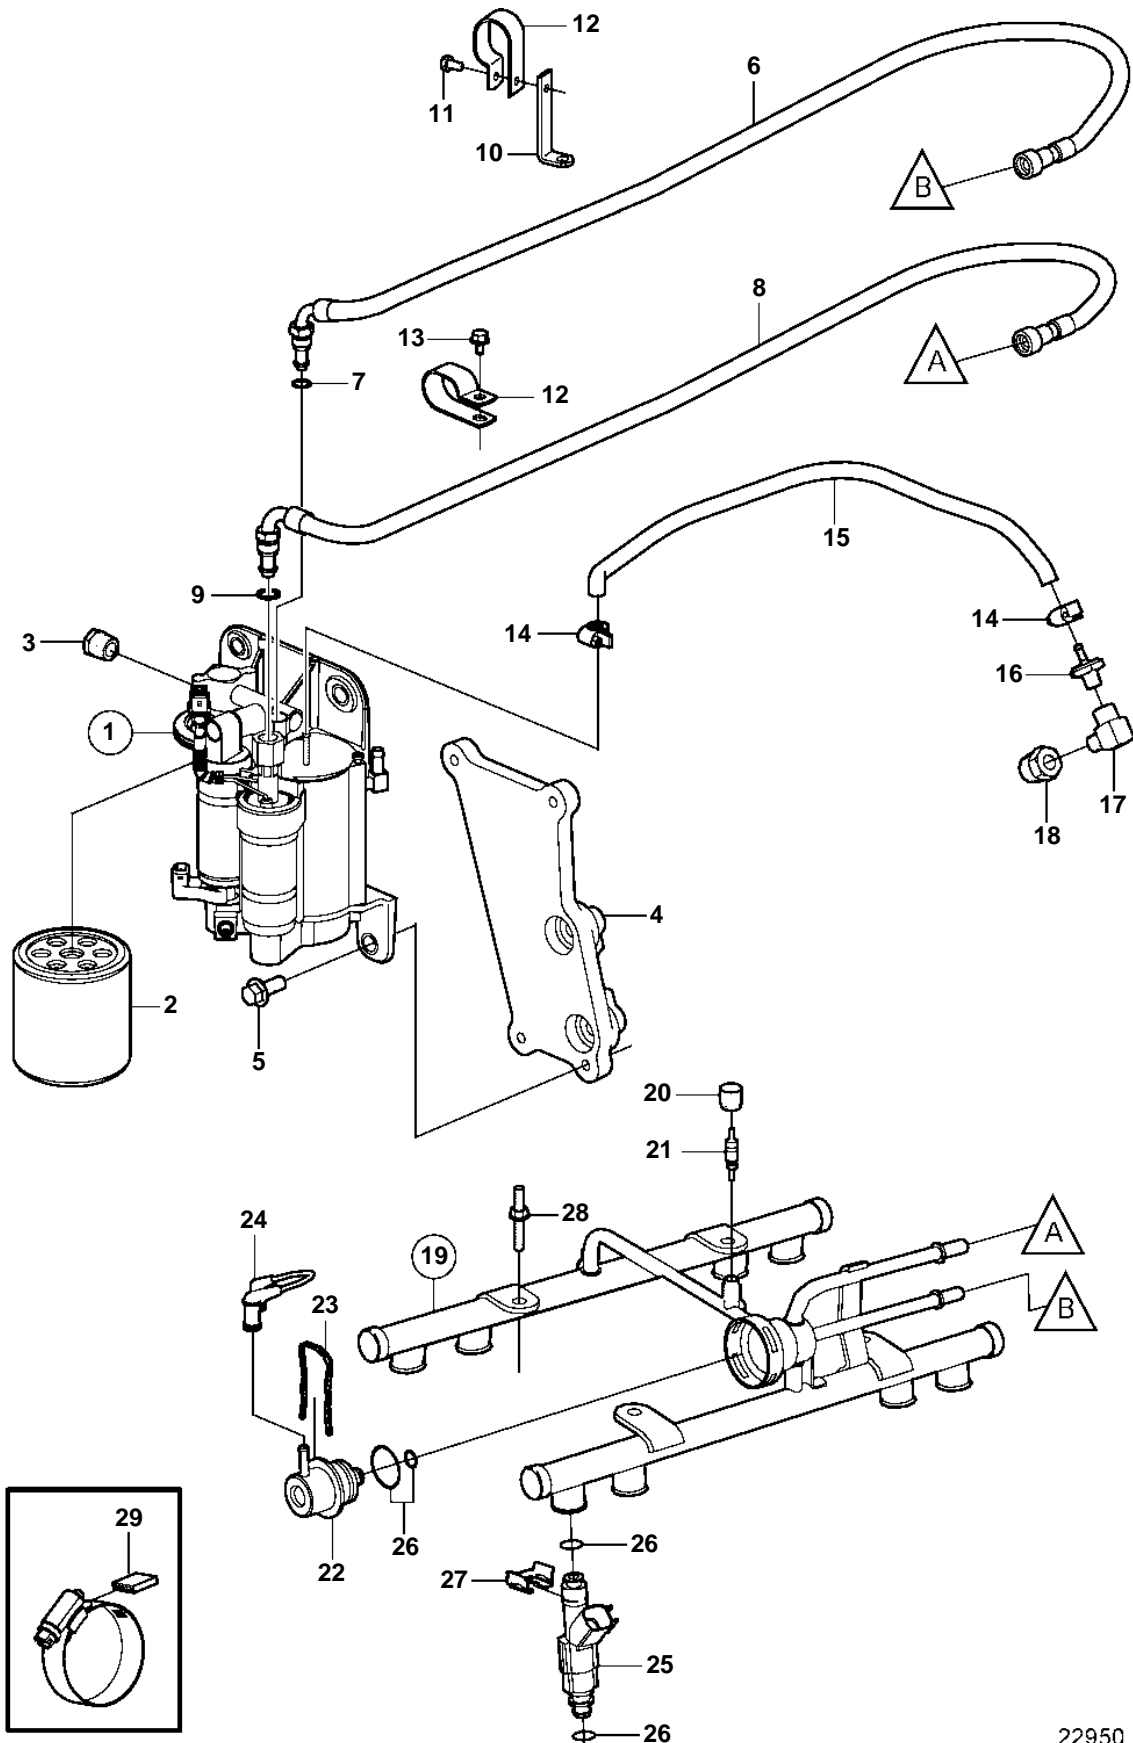

5.0GXi-B, 5.0GXi-BF, 5.0OSi-B, 5.0OSi-BF, 5.7Gi-B, 5.7Gi-BF, 5.7GXi-C, 5.7GXi-CF, 5.7OSi-A, 5.7OSi-AF, 5.7OSXi-A, 5.7OSXi-AF

5.0GXi-B, 5.0GXi-BF, 5.0OSi-B, 5.0OSi-BF, 5.7Gi-B, 5.7Gi-BF, 5.7GXi-C, 5.7GXi-CF, 5.7OSi-A, 5.7OSi-AF, 5.7OSXi-A, 5.7OSXi-AF

REF	PART NO.	QTY	DESCRIPTION	NOTES
1	3861355	1	Fuel pump kit	
	3588865	1	Fuel pump kit	HIGH PRESSURE PUMP
2	3852413	1	• Fuel filter	
3	3857816	1	Bushing	
4	3861031	1	Bracket	
5	982702	4	Flange screw	
6	3861761	1	Fuel line	
7	3850424	1	• O-ring	
8	3861760	1	Fuel line	
9	3850423	1	• O-ring	
10	3860411	1	Bracket	
11	3857938	1	Screw	
12	3860412	2	Clamp	
13	945358	1	Flange screw	
14	3860413	2	Clamp	
15	3860085	1	Hose	
16	3860290	1	Impulse limiter	
17	16218	1	Elbow nipple	
18	3861926	1	Fitting	
19	3858966	1	Fuel pipe	
20	3858972	1	Cap	
21	3858971	1	Fuel valve	
22	3858967	1	Fuel press regulator	
23	3858968	1	Clip	
24	3858974	1	Hose	
25	3858969	8	Injector	
26	3858981	X	O-ring	Includes 16 o-rings for injectors and 2 o-rings for pressure regulator.
27	3858970	8	Retainer	
28	3858973	4	Stud	
29	3858532	X	Cover	W=0.465" (11.8mm)
	3861999	X	Cover	W=0.300" (7.6mm)