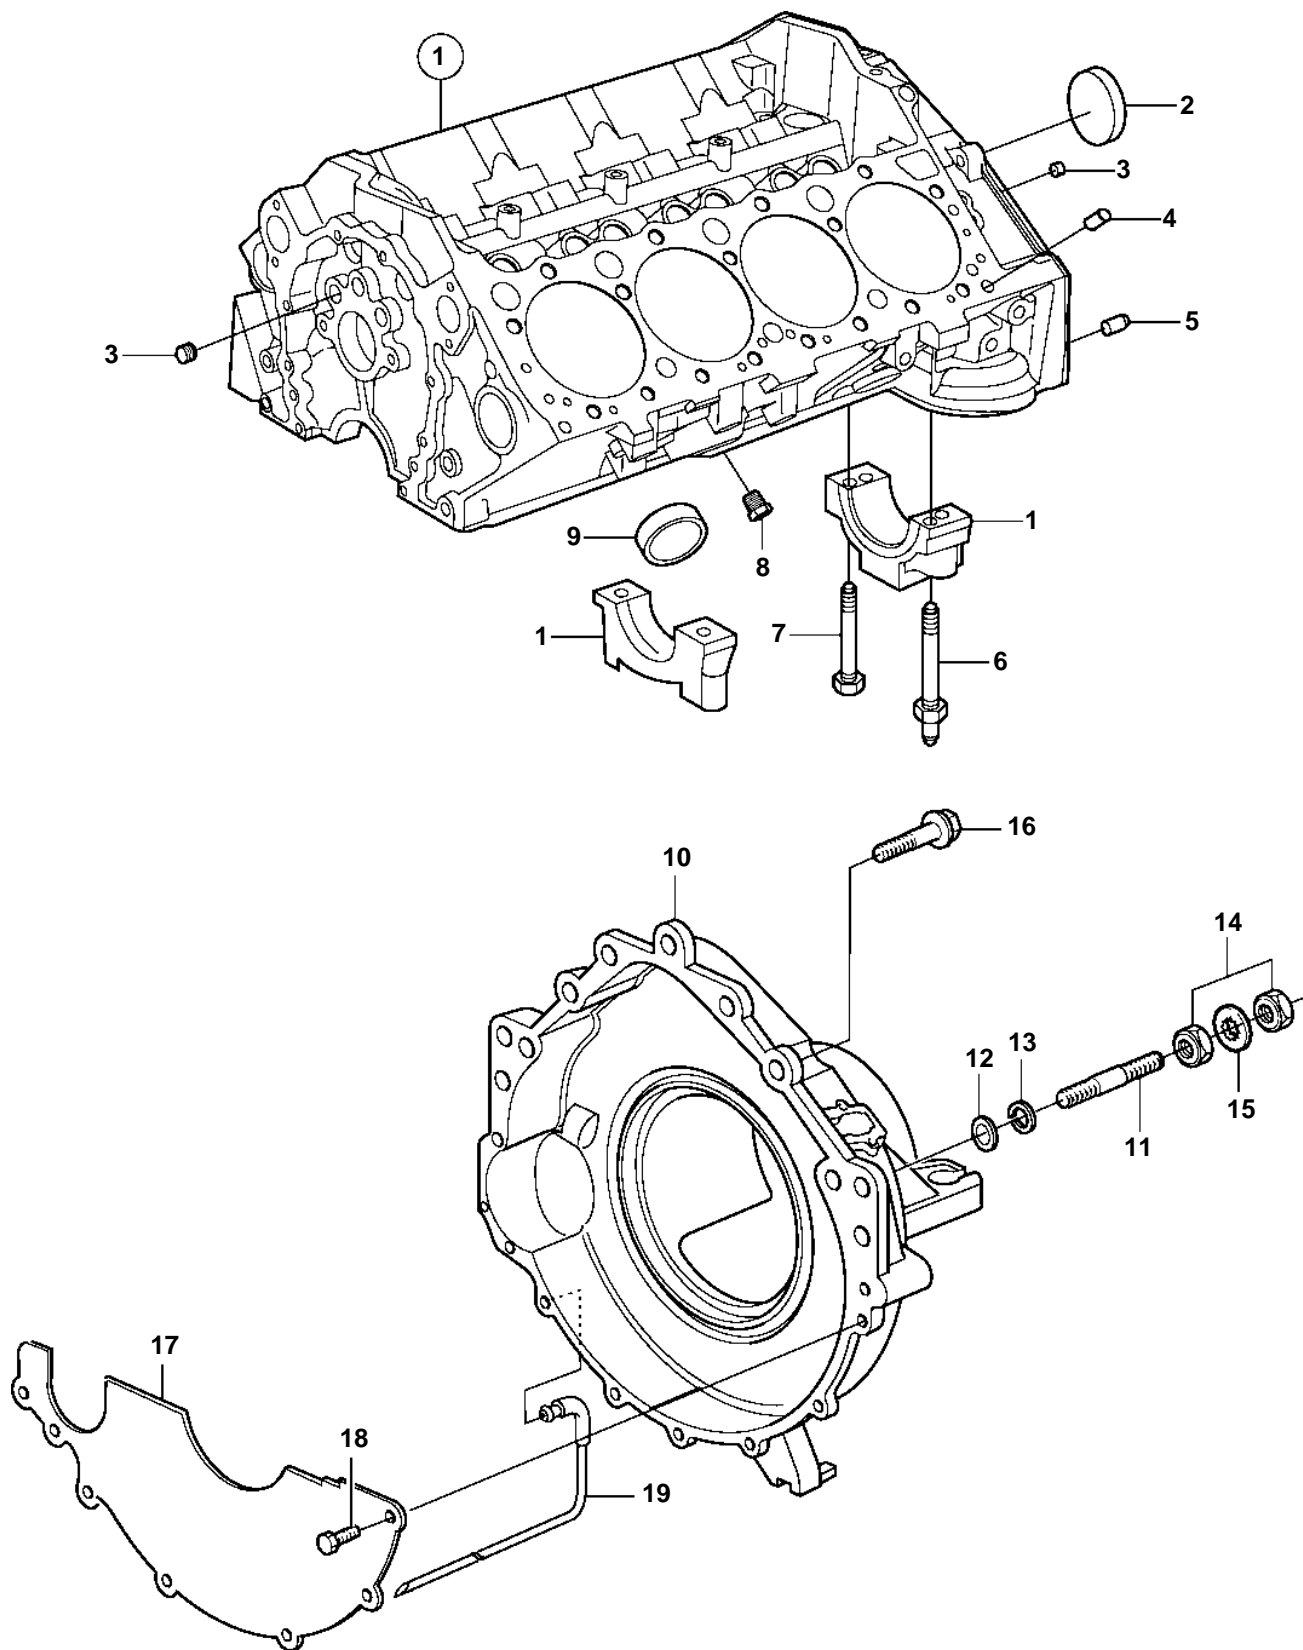

5.0GXi-B, 5.0GXi-BF, 5.0OSi-B, 5.0OSi-BF, 5.7Gi-B, 5.7Gi-BF, 5.7GXi-C, 5.7GXi-CF, 5.7OSi-A, 5.7OSi-AF, 5.7OSXi-A, 5.7OSXi-AF

5.0GXi-B, 5.0GXi-BF, 5.0OSi-B, 5.0OSi-BF, 5.7Gi-B, 5.7Gi-BF, 5.7GXi-C, 5.7GXi-CF, 5.7OSi-A, 5.7OSi-AF, 5.7OSXi-A, 5.7OSXi-AF

REF	PART NO.	QTY	DESCRIPTION	NOTES
1			Cylinder block	
2	3853209	1	Core plug	
3	952075	X	Plug	
4	3853114	4	Locating pin, cylinder head	
5	3856001	2	Pin, flywheel housing	
6	3862354	6	Stud	
7	3862355	10	Screw	
8	3850802	X	Plug	
9	3852100	8	Core plug	
10	3857846	1	Flywheel housing	
11	3850571	2	Stud	
12	3852058	2	Washer	
13	3852002	2	Lock washer	
14	3852065	4	Nut	
15	3852070	2	Washer	
16	3853266	1	Screw	L=1.00" (25mm)
	3853326	3	Screw	L=1.25" (32mm)
17	3854604	1	Cover	
18	3852421	7	Screw	
19	3852832	1	Hose	