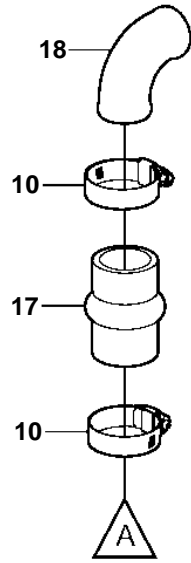

5.7GiI-B, 5.7GXil-C

Upd: 02 FEB 2006

18613

18613

7744230 - 26 - 5025

5.7Giil-B, 5.7GXil-C

REF	PART NO.	QTY	DESCRIPTION	SEE SEC.	NOTES
1	3857202	1	Sea water pump	5038	
2	3857939	3	Screw		
3	3858241	1	Bracket		
4	3853266	2	Screw		
5	3857954	1	Stop		
6	3861400	1	Hose		SEA WATER COOLING
	3861569	1	Hose		FRESH WATER COOLING
7	3850422	1	Clamp		
8	3861740	1	Hose		
9	3853786	1	Clamp		
10	3853786	3	Clamp		
11		1	Clamp		
12	3852126	1	Screw		
13	3852079	1	Nut		
14	3853154	1	Screw		
15	3853236	1	Spacer		
16	3861479	1	Oil cooler	5102	
17	3860021	1	Hose		
18		1	Elbow		
19	3850115	1	Strip clamp		
20	3858532	X	Cover		W=0.465" (11.8mm)
	3861999	X	Cover		W=0.300" (7.6mm)