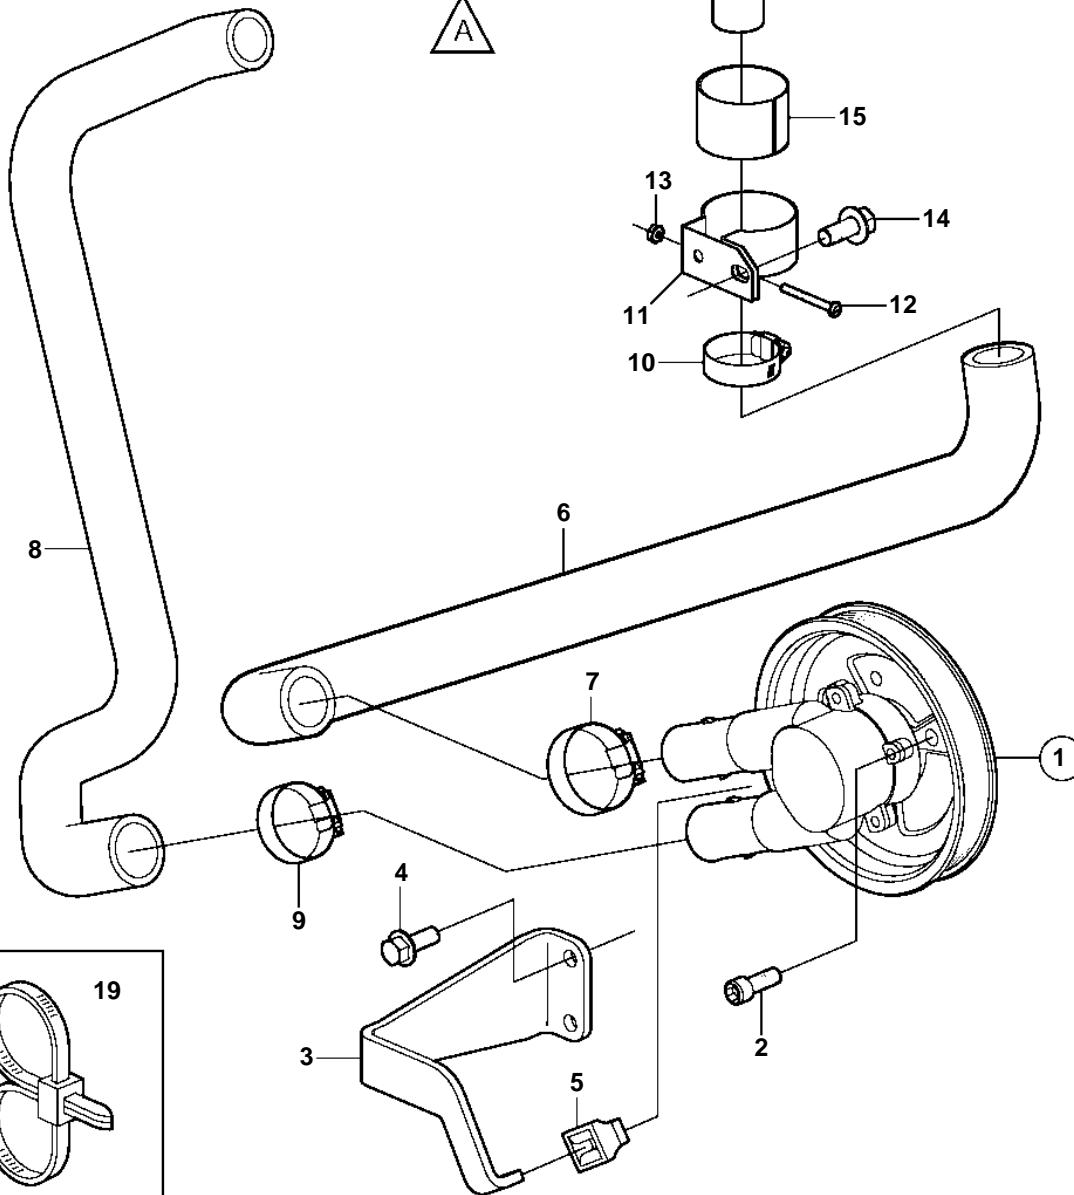

5.7GiI-B, 5.7GXil-C

Upd: 02 FEB 2006

18613

18613

7744230 - 26 - 5025

5.7Giil-B, 5.7GXil-C

REF	PART NO.	QTY	DESCRIPTION	SEE SEC.	NOTES
1	3857202	1	Sea water pump	5038	
2	3857939	3	Screw		
3	3858241	1	Bracket		
4	3853266	2	Screw		
5	3857954	1	Stop		
6	3861400	1	Hose		SEA WATER COOLING
	3861569	1	Hose		FRESH WATER COOLING
7	3850422	1	Clamp		
8	3861740	1	Hose		
9	3853786	1	Clamp		
10	3853786	3	Clamp		
11		1	Clamp		
12	3852126	1	Screw		
13	3852079	1	Nut		
14	3853154	1	Screw		
15	3853236	1	Spacer		
16	3861479	1	Oil cooler	5102	
17	3860021	1	Hose		
18		1	Elbow		
19	3850115	1	Strip clamp		
20	3858532	X	Cover		W=0.465" (11.8mm)
	3861999	X	Cover		W=0.300" (7.6mm)