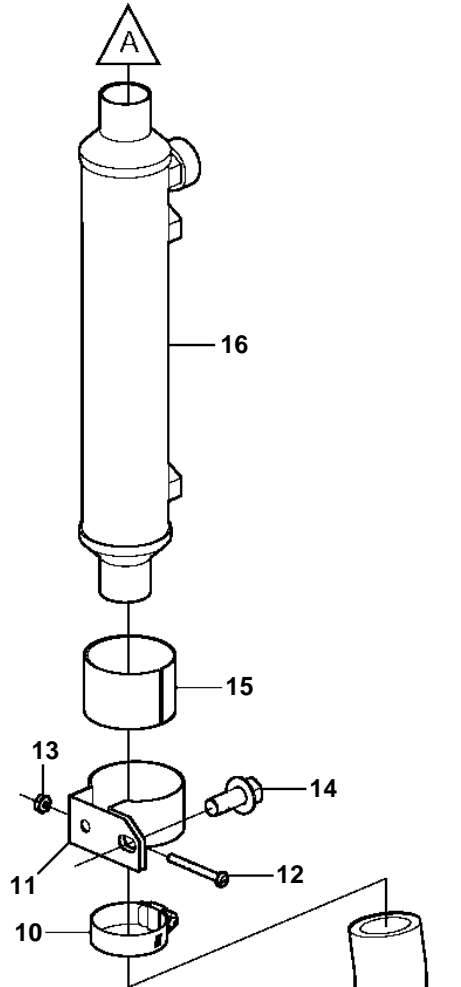

5.7GiI-B, 5.7GXil-C

Upd: 02 FEB 2006

18613

18613

7744230 - 26 - 5025

5.7Giil-B, 5.7GXil-C

REF	PART NO.	QTY	DESCRIPTION	SEE SEC.	NOTES
1	3857202	1	Sea water pump	5038	
2	3857939	3	Screw		
3	3858241	1	Bracket		
4	3853266	2	Screw		
5	3857954	1	Stop		
6	3861400	1	Hose		SEA WATER COOLING
	3861569	1	Hose		FRESH WATER COOLING
7	3850422	1	Clamp		
8	3861740	1	Hose		
9	3853786	1	Clamp		
10	3853786	3	Clamp		
11		1	Clamp		
12	3852126	1	Screw		
13	3852079	1	Nut		
14	3853154	1	Screw		
15	3853236	1	Spacer		
16	3861479	1	Oil cooler	5102	
17	3860021	1	Hose		
18		1	Elbow		
19	3850115	1	Strip clamp		
20	3858532	X	Cover		W=0.465" (11.8mm)
	3861999	X	Cover		W=0.300" (7.6mm)