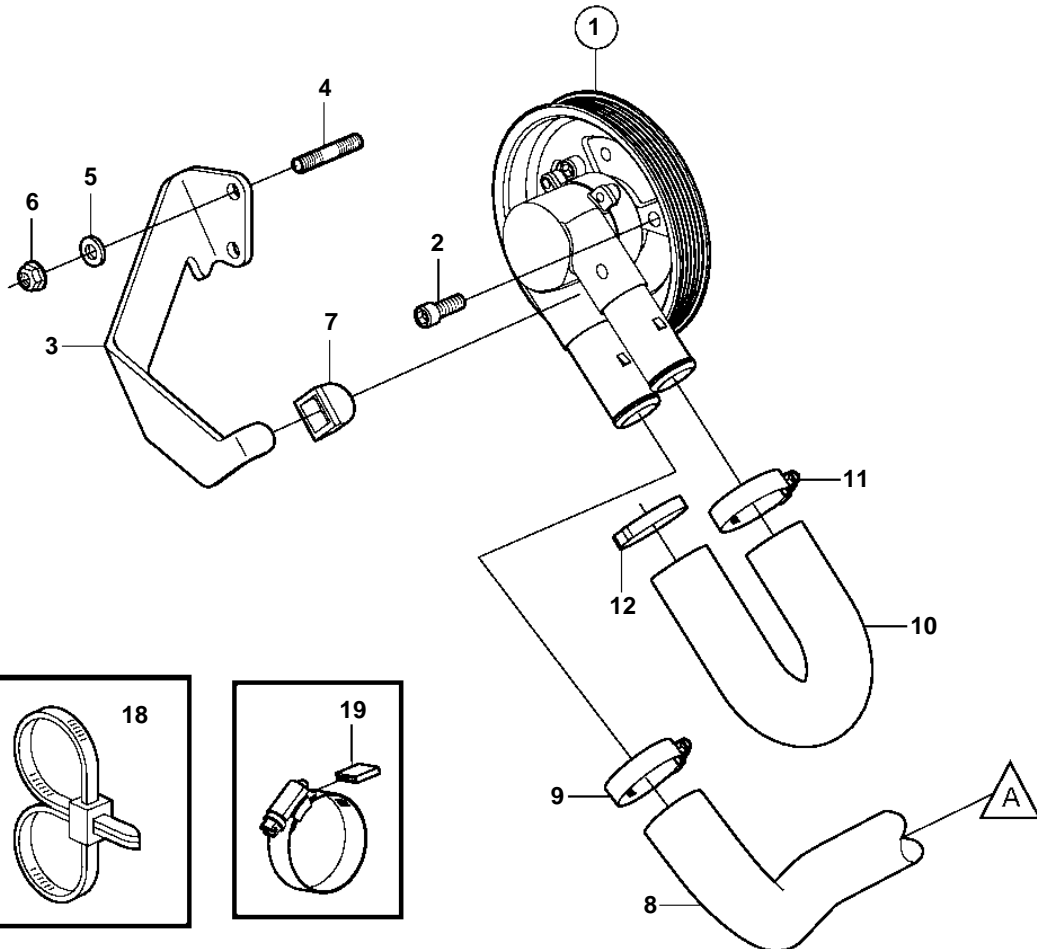

5.0GXi-BF, 5.7Gi-BF, 5.7GXi-CF

22956

5.0GXi-BF, 5.7Gi-BF, 5.7GXi-CF

REF	PART NO.	QTY	DESCRIPTION	SEE SEC.	NOTES
1	3857202	1	Sea water pump	5038	
2	3857939	3	Screw		
3	3861544	1	Bracket		
4	3860286	2	Stud		
5	3852162	2	Washer		
6	3853404	2	Lock nut		
7	3857954	2	Stop		
8	3861569	1	Hose		
9	3850422	1	Clamp		
10	3861474	1	Hose		
11	3853786	3	Clamp		
12	982717	1	Clamp		
13	3853312	1	Clamp		
14	982645	1	Clamp		
15	3861786	1	Oil cooler		
16	3861788	1	Clamp		
17	3861567	1	Hose		
18	3850115	1	Strip clamp		
19	3858532	X	Cover		W=0.465" (11.8mm)
	3861999	X	Cover		W=0.300" (7.6mm)