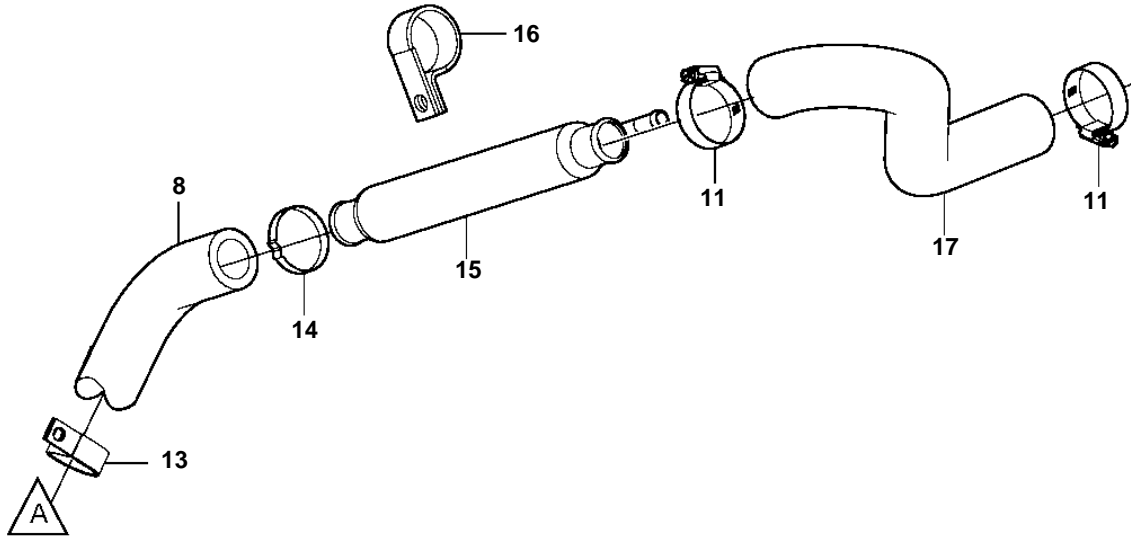

5.0GXi-BF, 5.7Gi-BF, 5.7GXi-CF

22956

5.0GXi-BF, 5.7Gi-BF, 5.7GXi-CF

REF	PART NO.	QTY	DESCRIPTION	SEE SEC.	NOTES
1	3857202	1	Sea water pump	5038	
2	3857939	3	Screw		
3	3861544	1	Bracket		
4	3860286	2	Stud		
5	3852162	2	Washer		
6	3853404	2	Lock nut		
7	3857954	2	Stop		
8	3861569	1	Hose		
9	3850422	1	Clamp		
10	3861474	1	Hose		
11	3853786	3	Clamp		
12	982717	1	Clamp		
13	3853312	1	Clamp		
14	982645	1	Clamp		
15	3861786	1	Oil cooler		
16	3861788	1	Clamp		
17	3861567	1	Hose		
18	3850115	1	Strip clamp		
19	3858532	X	Cover		W=0.465" (11.8mm)
	3861999	X	Cover		W=0.300" (7.6mm)