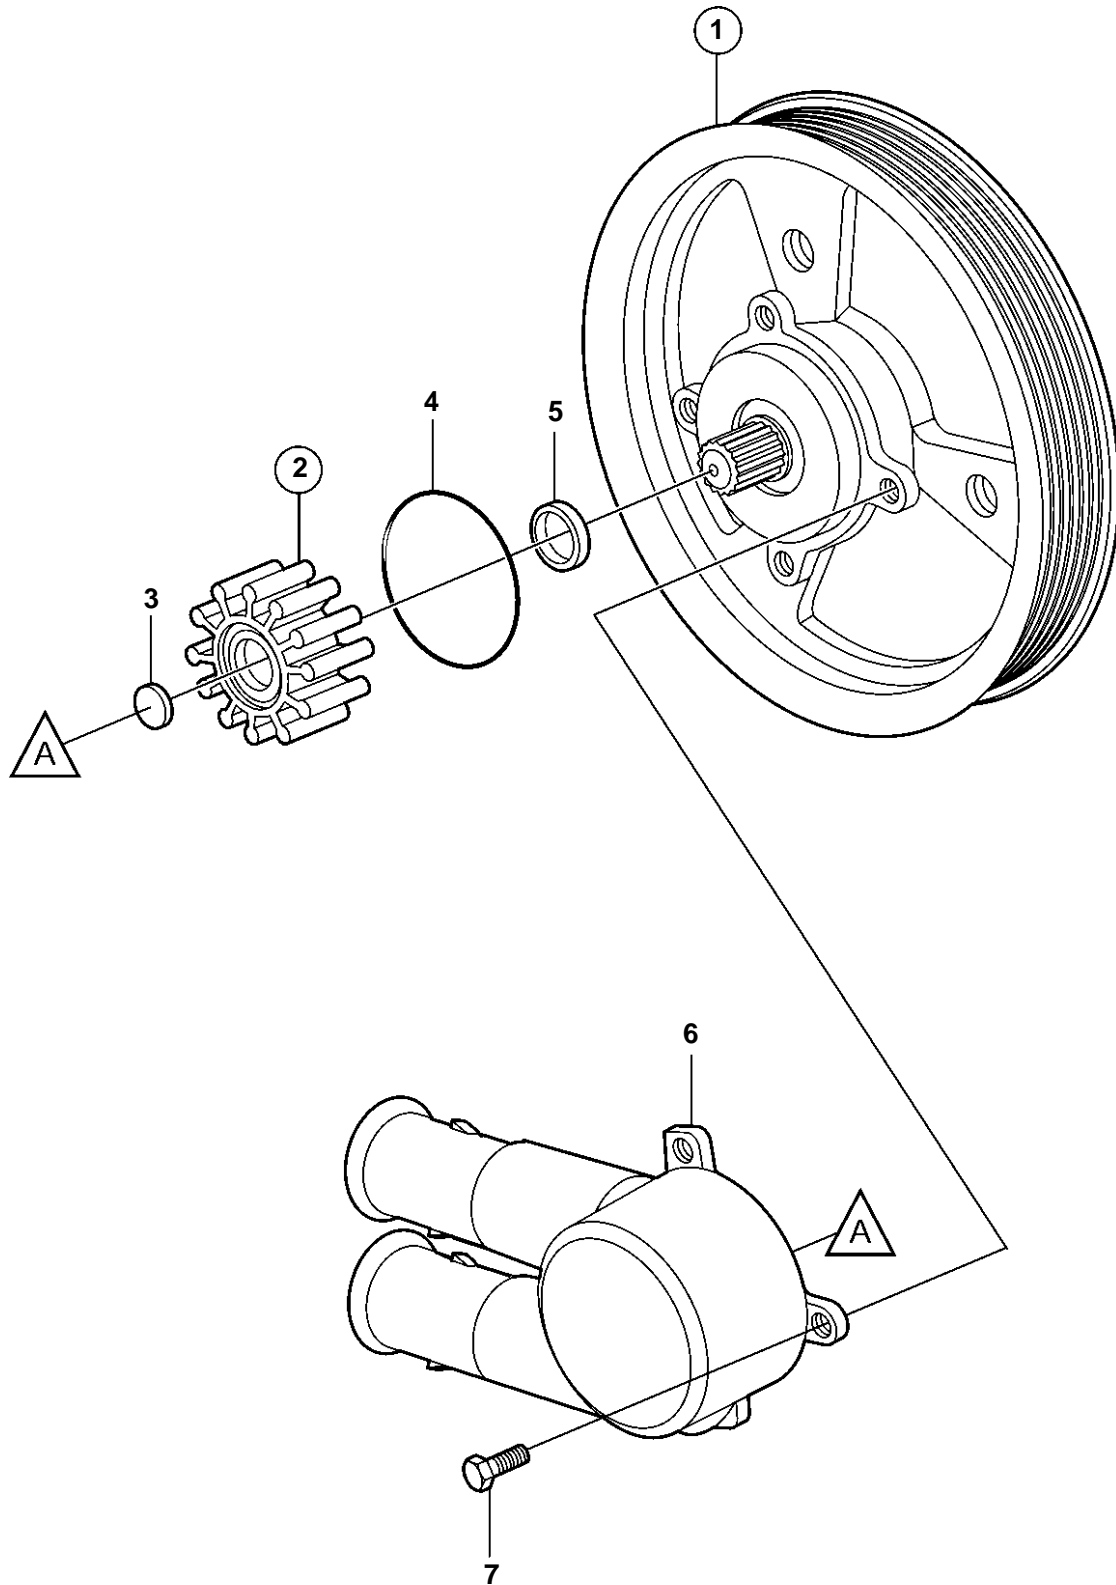

5.0GXi-B, 5.0GXi-BF, 5.0OSi-B, 5.0OSi-BF, 5.7Gi-B, 5.7Gi-BF, 5.7GiI-B, 5.7GXi-C, 5.7GXi-CF, 5.7GXii-C, 5.7OSi-A, 5.7OSi-AF, 5.7OSXi-A, 5.7OSXi-AF